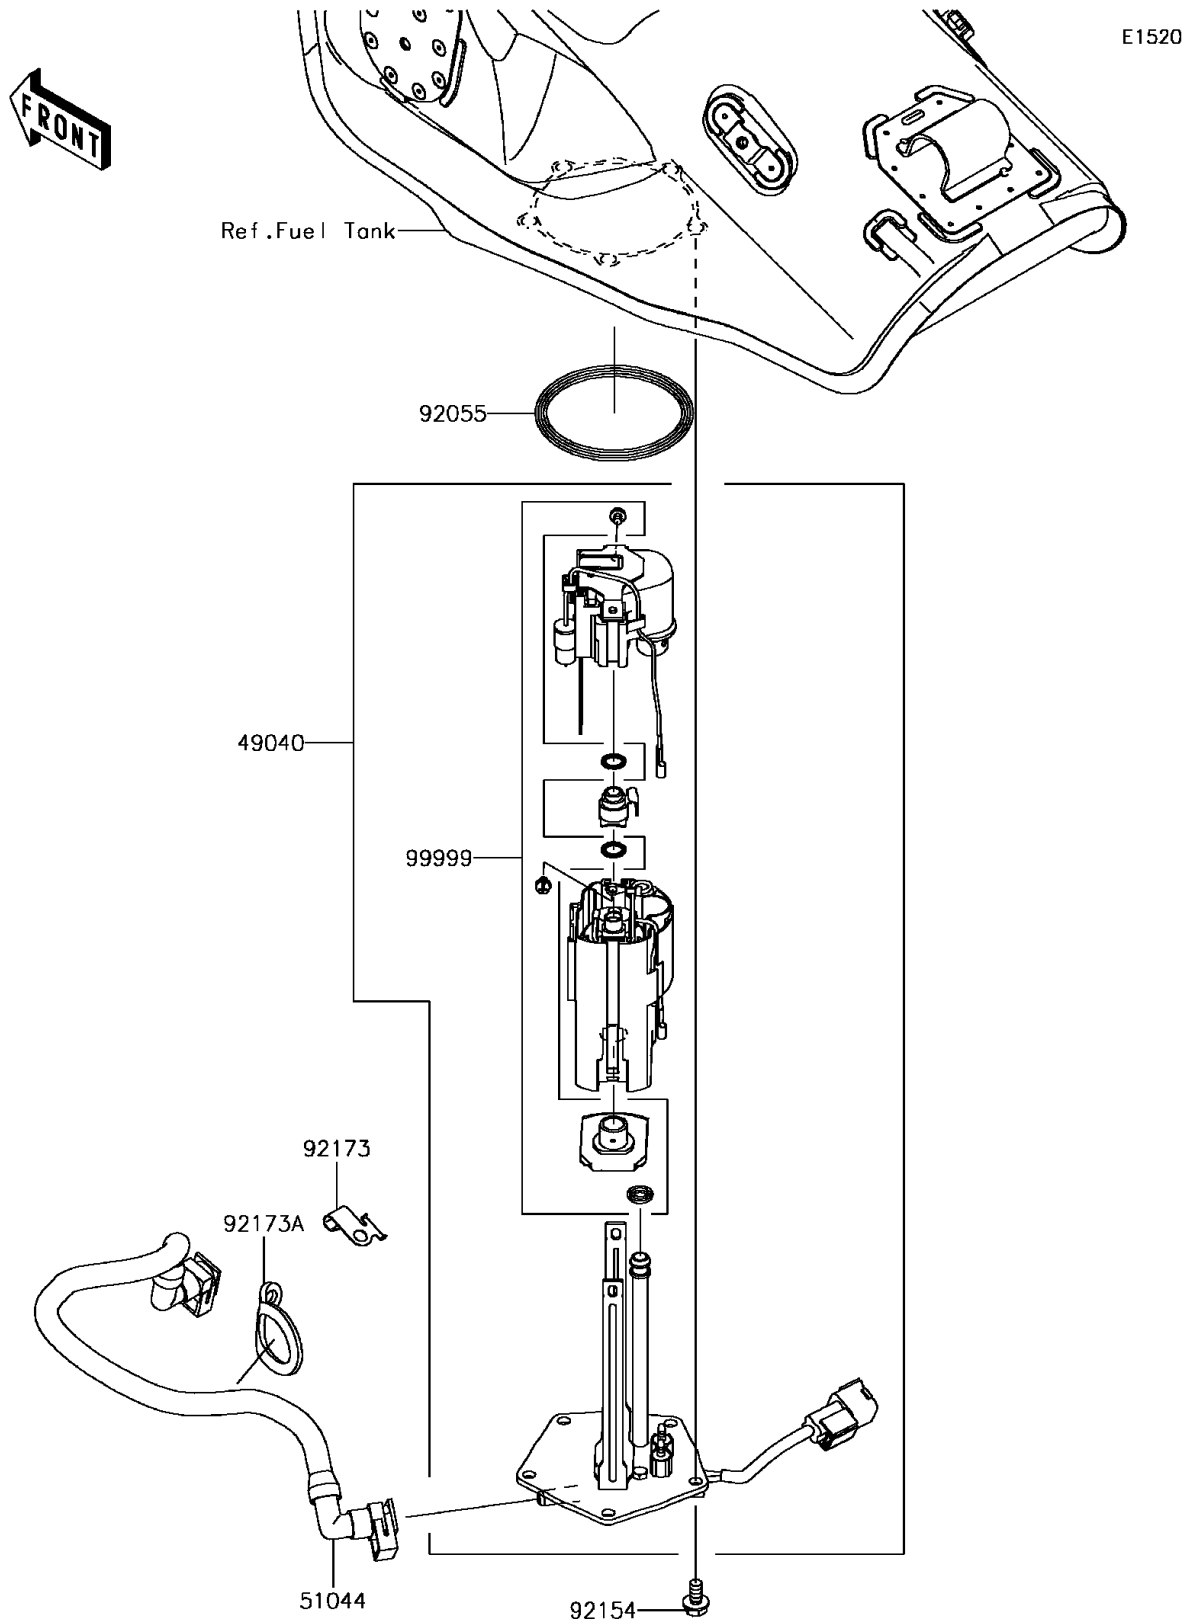

2017 Ninja ZX-10R KRT Edition

PARTS DIAGRAM

Fuel Pump

2017 Ninja ZX-10R KRT Edition

PARTS LIST

Fuel Pump

ITEM NAME	PART NUMBER	QUANTITY
PUMP-FUEL (Ref # 49040)	49040-0750	1
TUBE-ASSY,FUEL (Ref # 51044)	51044-0118	1
RING-O,70.6X5.7 (Ref # 92055)	92055-0210	1
BOLT,FLANGED,6X12 (Ref # 92154)	92154-1848	5
CLAMP (Ref # 92173)	92173-0831	1
CLAMP (Ref # 92173A)	92173-0832	1
KIT,FUEL FILTER (Ref # 99999)	99999-0521	1