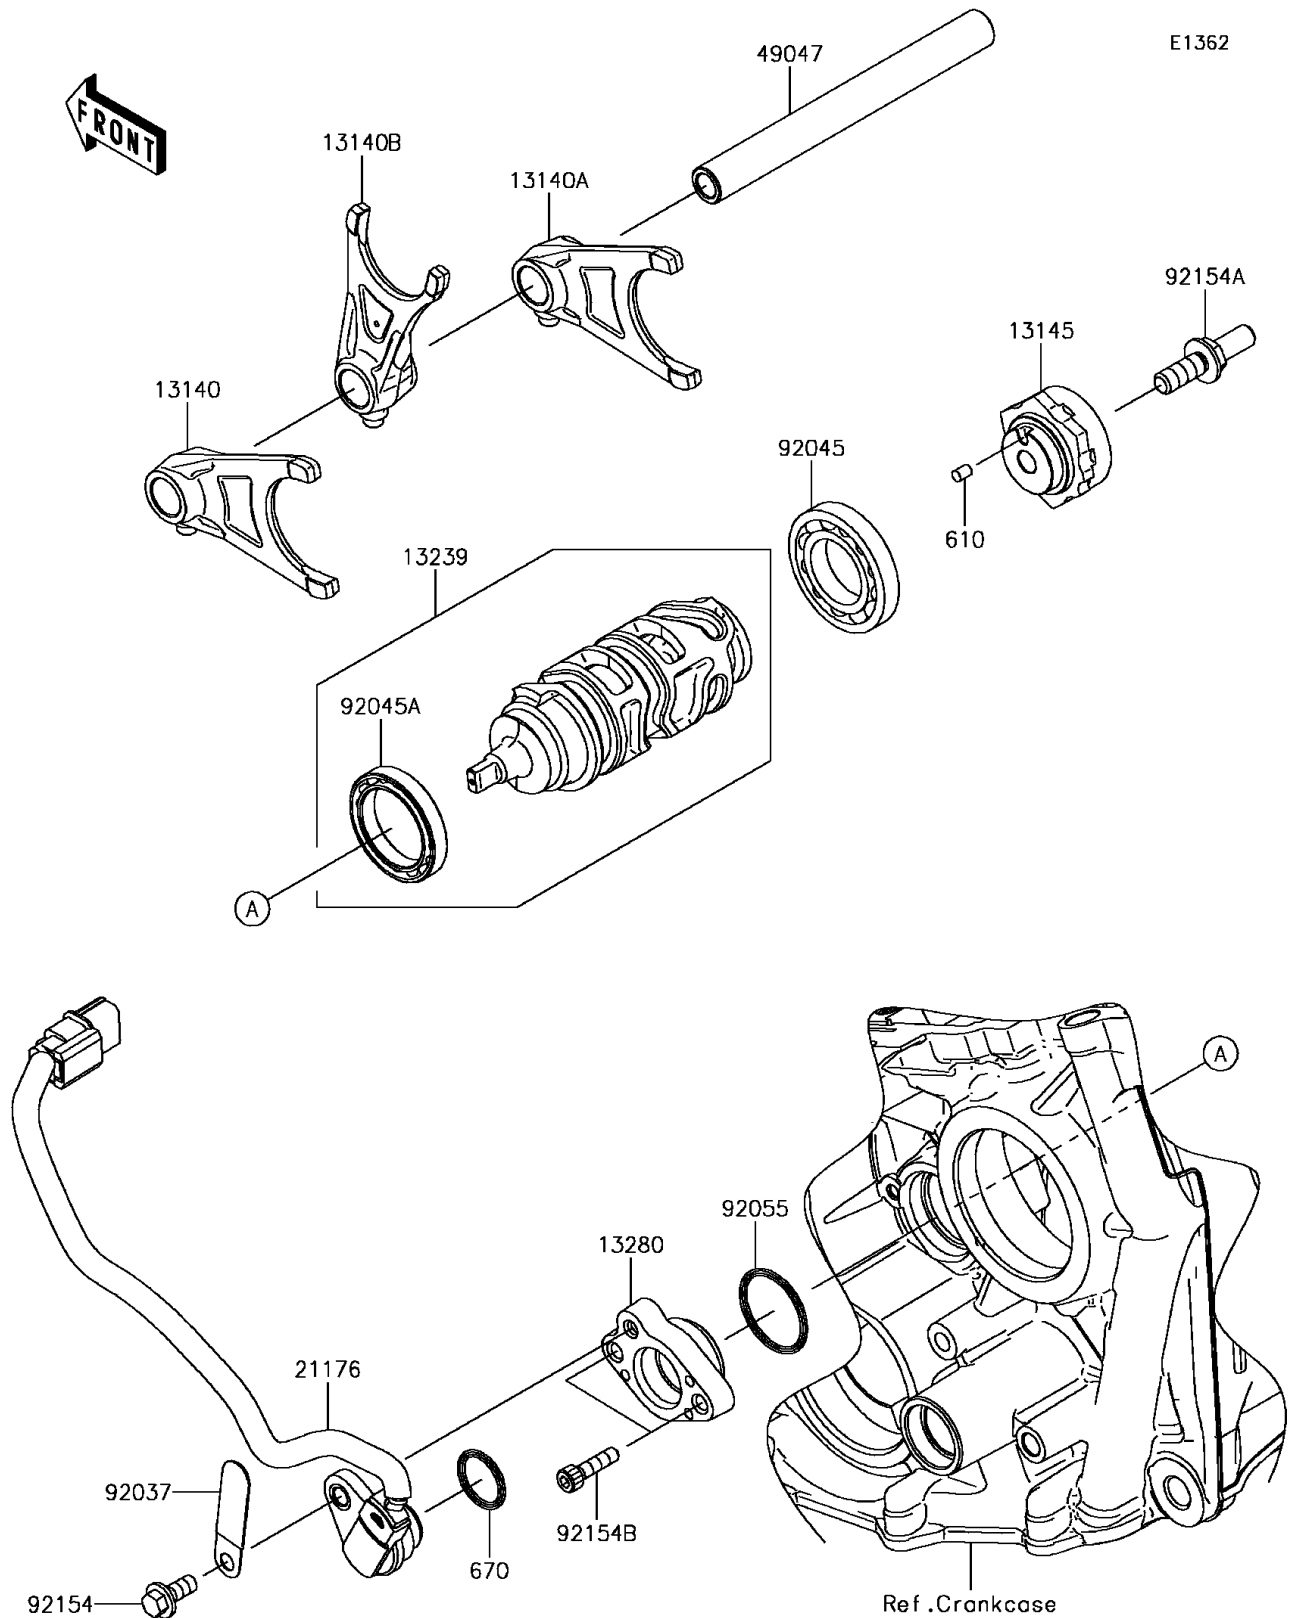

2016 Ninja ZX-10R KRT Edition

PARTS DIAGRAM

Gear Change Drum/Shift Fork(s)

2016 Ninja ZX-10R KRT Edition

PARTS LIST

Gear Change Drum/Shift Fork(s)

ITEM NAME	PART NUMBER	QUANTITY
-----------	-------------	----------
