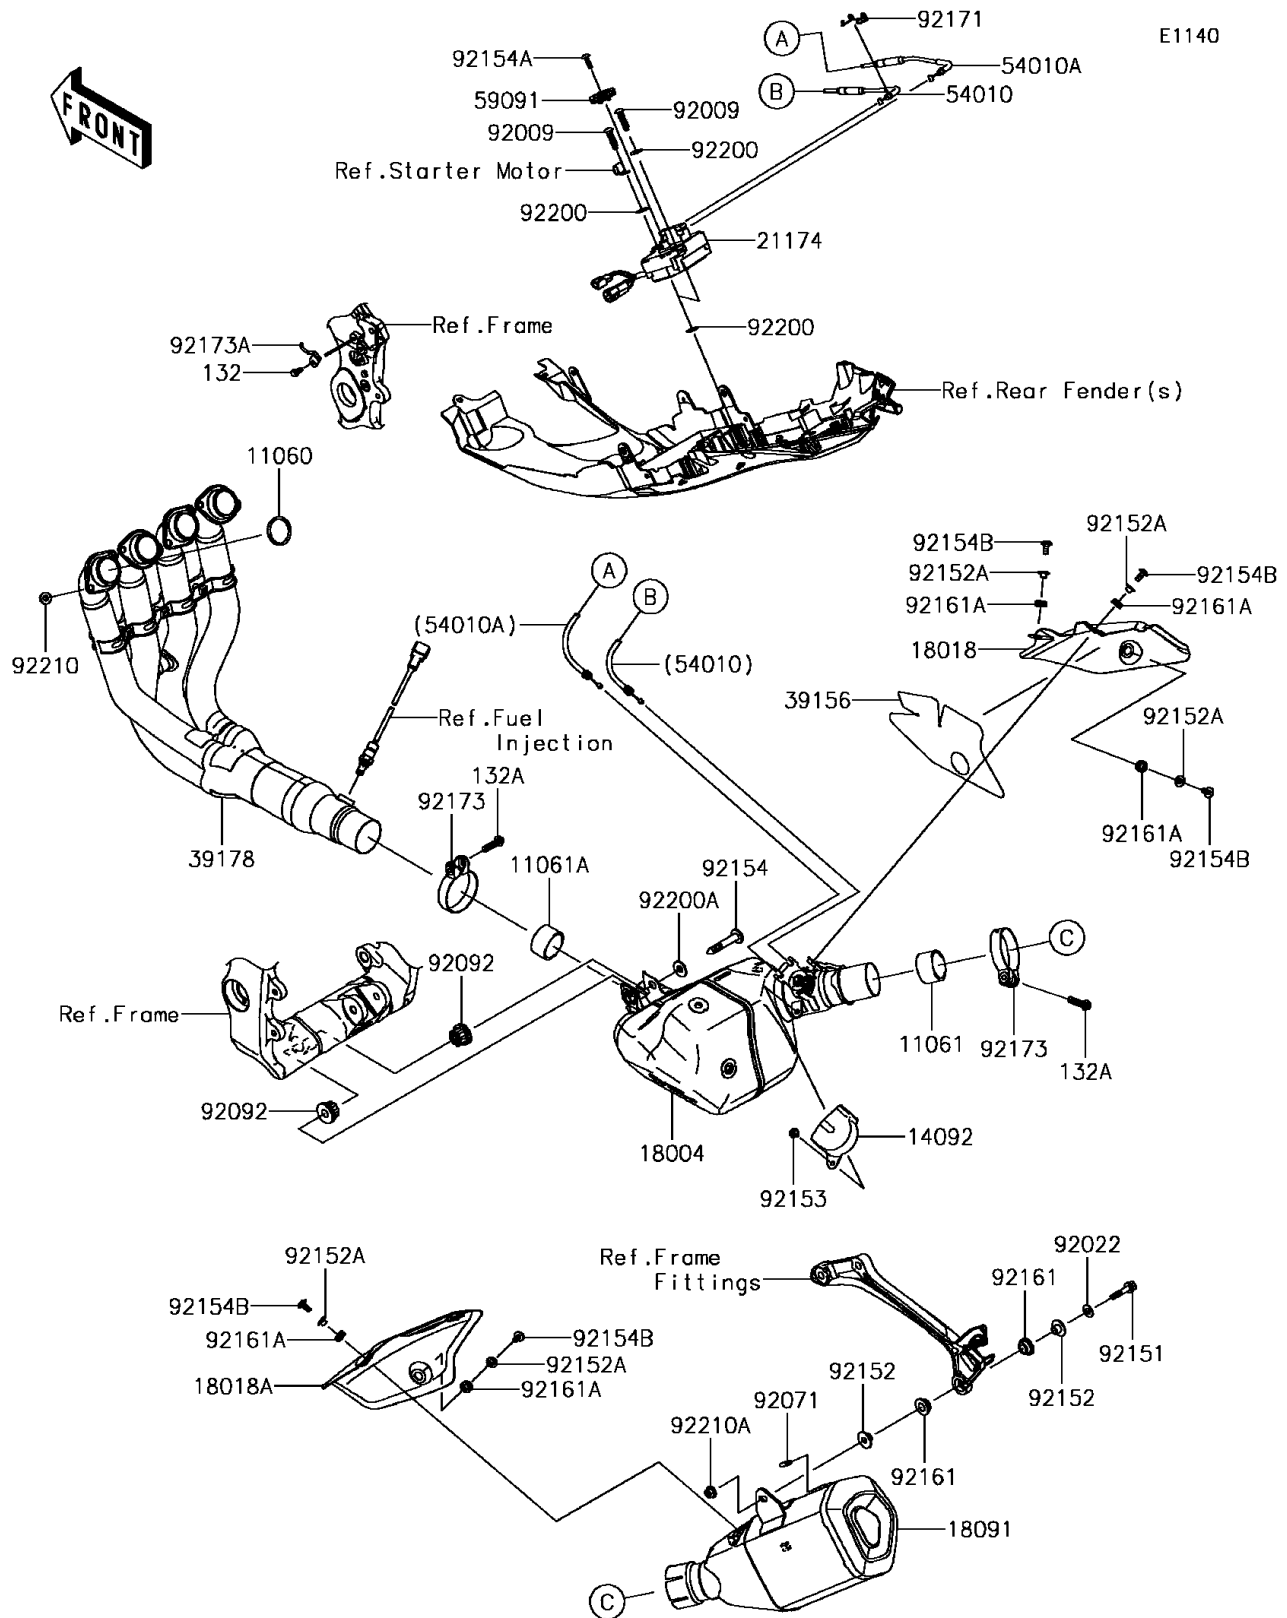

2016 Ninja ZX-10R KRT Edition

PARTS DIAGRAM

Muffler(s)

2016 Ninja ZX-10R KRT Edition

PARTS LIST

Muffler(s)

ITEM NAME	PART NUMBER	QUANTITY
-----------	-------------	----------
