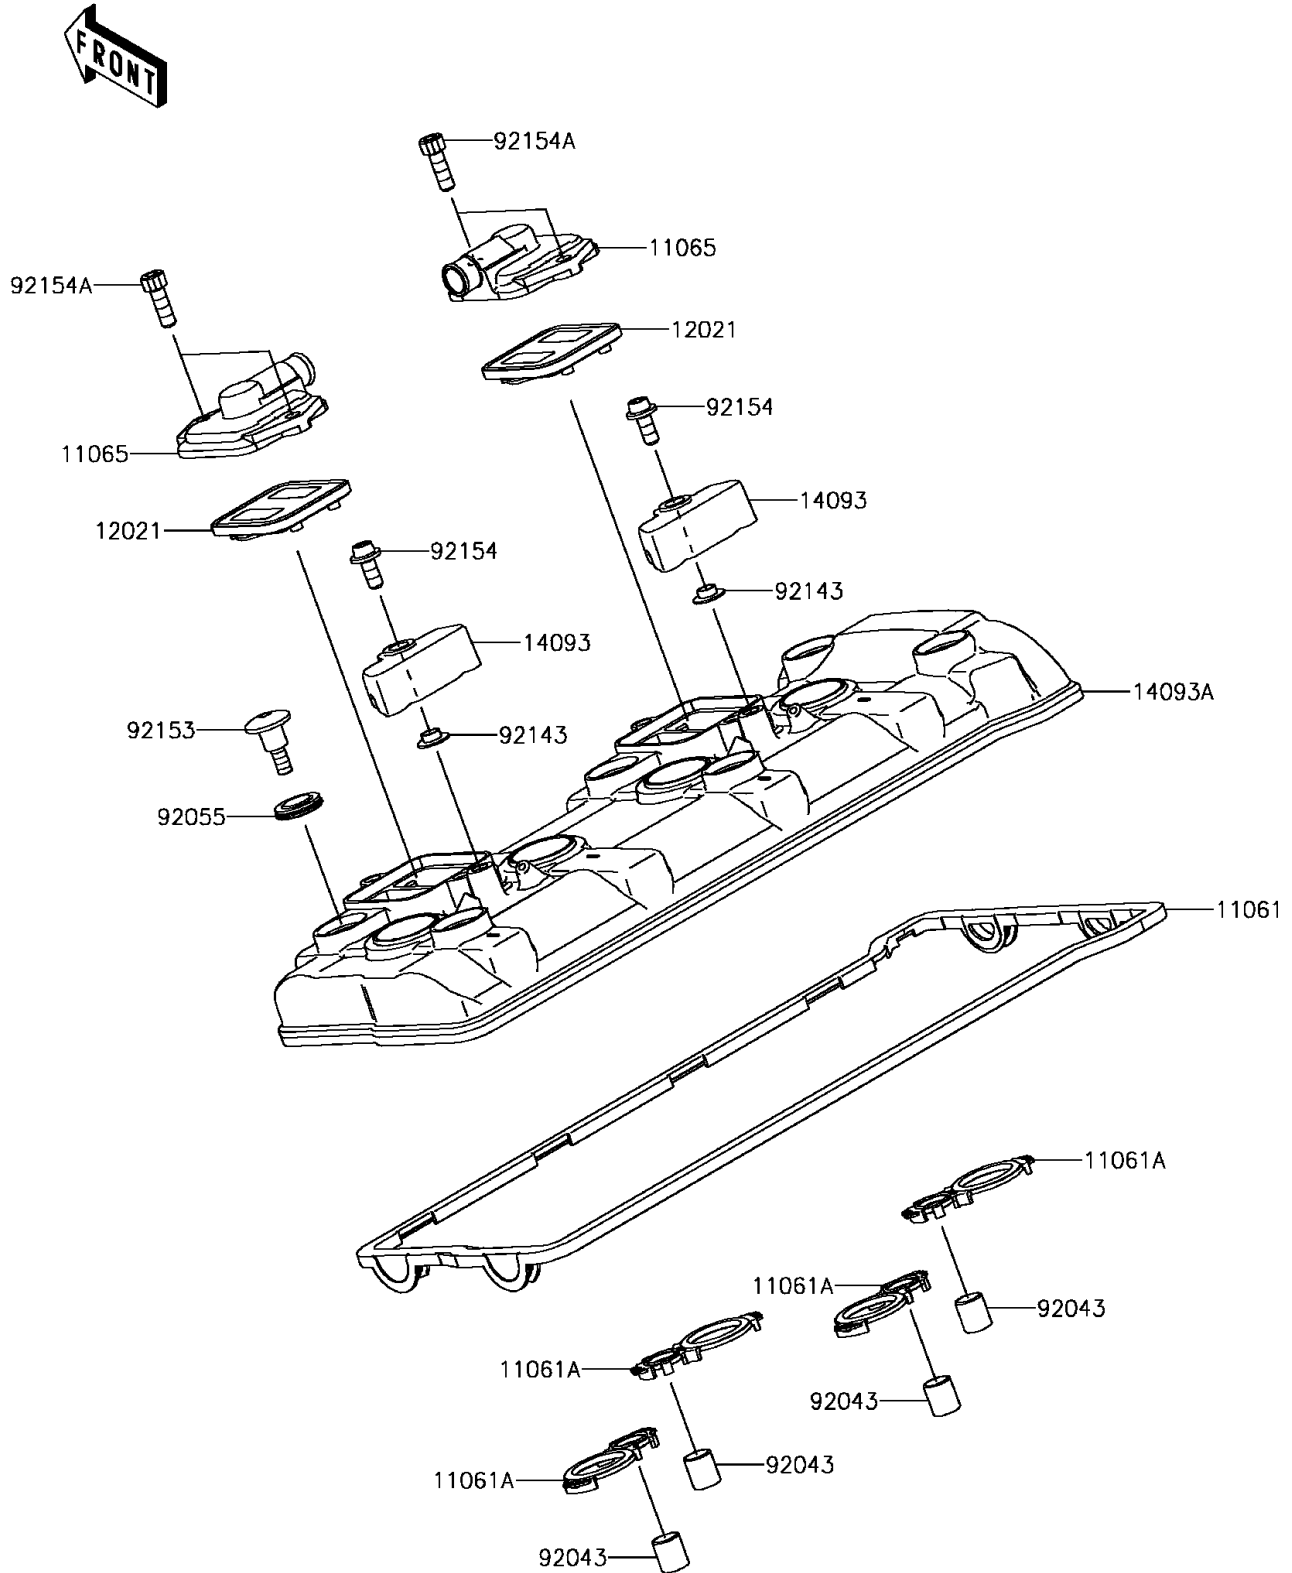

2016 Ninja ZX-10R KRT Edition

PARTS DIAGRAM Cylinder Head Cover

E1112

2016 Ninja ZX-10R KRT Edition

PARTS LIST

Cylinder Head Cover

ITEM NAME	PART NUMBER	QUANTITY
GASKET,HEAD COVER (Ref # 11061)	11061-0436	1
GASKET,PLUG HOLE (Ref # 11061A)	11061-0437	4
CAP (Ref # 11065)	11065-0360	2
VALVE-ASSY-REED (Ref # 12021)	12021-0021	2
COVER (Ref # 14093)	14093-0291	2
COVER,HEAD (Ref # 14093A)	14093-0335	1
PIN,10.1X12X14 (Ref # 92043)	92043-4009	4
RING-O (Ref # 92055)	92055-0187	6
COLLAR (Ref # 92143)	92143-1331	2
BOLT,SOCKET,6X22.5 (Ref # 92153)	92153-1779	6
BOLT,SOCKET,6X14 (Ref # 92154)	92154-1460	2
BOLT,SOCKET,6X18 (Ref # 92154A)	92154-1832	4