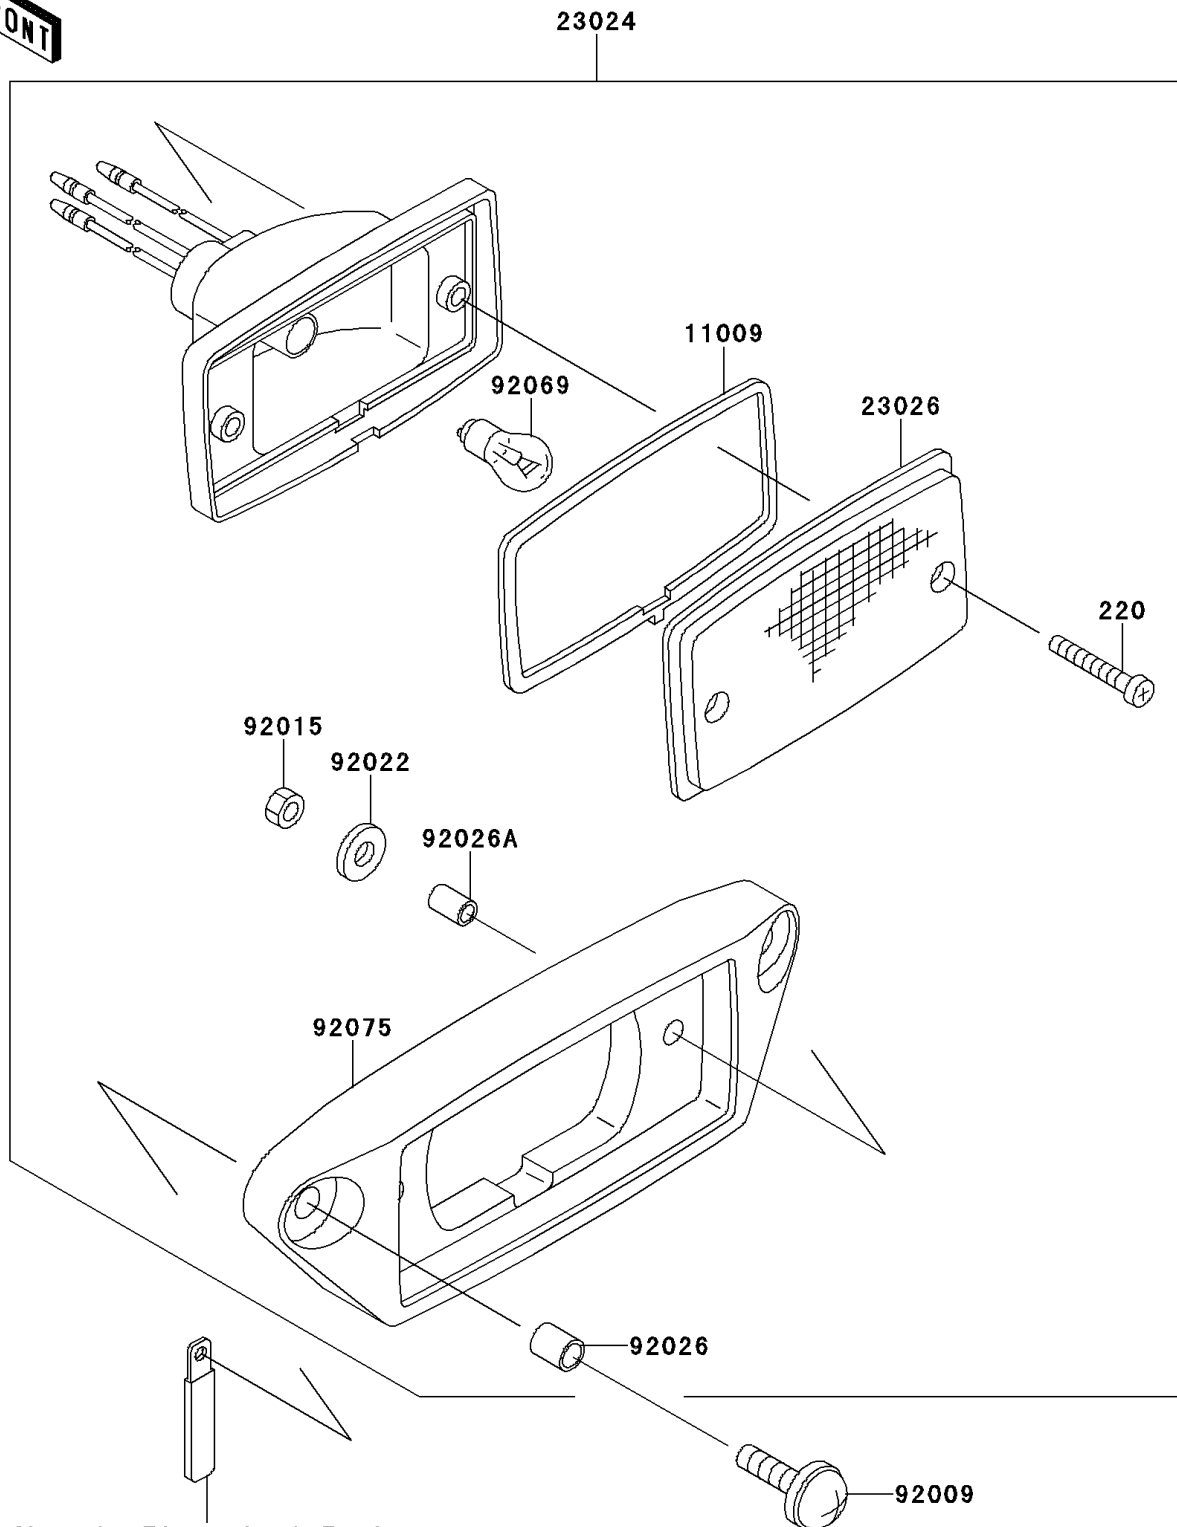

2000 Lakota 300

PARTS DIAGRAM

Taillight(s)

F2720

Ref. Chassis Electrical Equipment

2000 Lakota 300

PARTS LIST

Taillight(s)

ITEM NAME

PART NUMBER

QUANTITY
