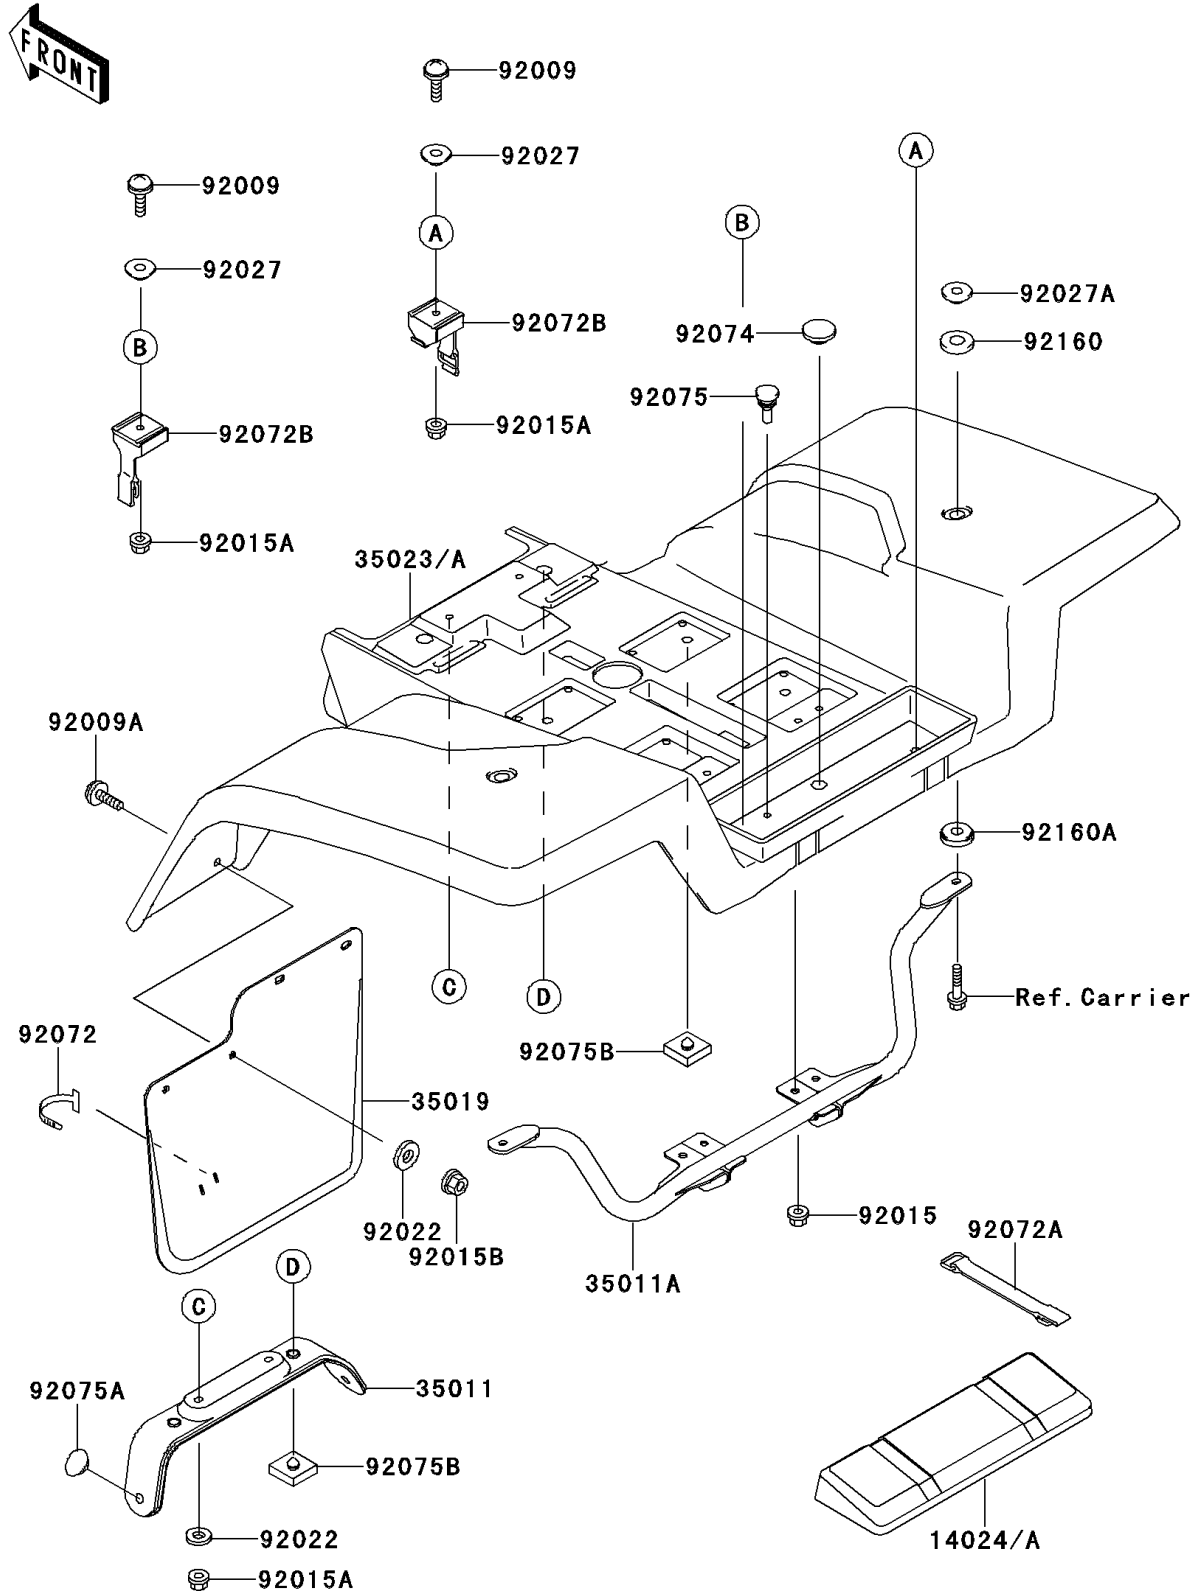

2000 Lakota 300

PARTS DIAGRAM

Rear Fender(s)

F2172

2000 Lakota 300

PARTS LIST

Rear Fender(s)

ITEM NAME

PART NUMBER

QUANTITY
