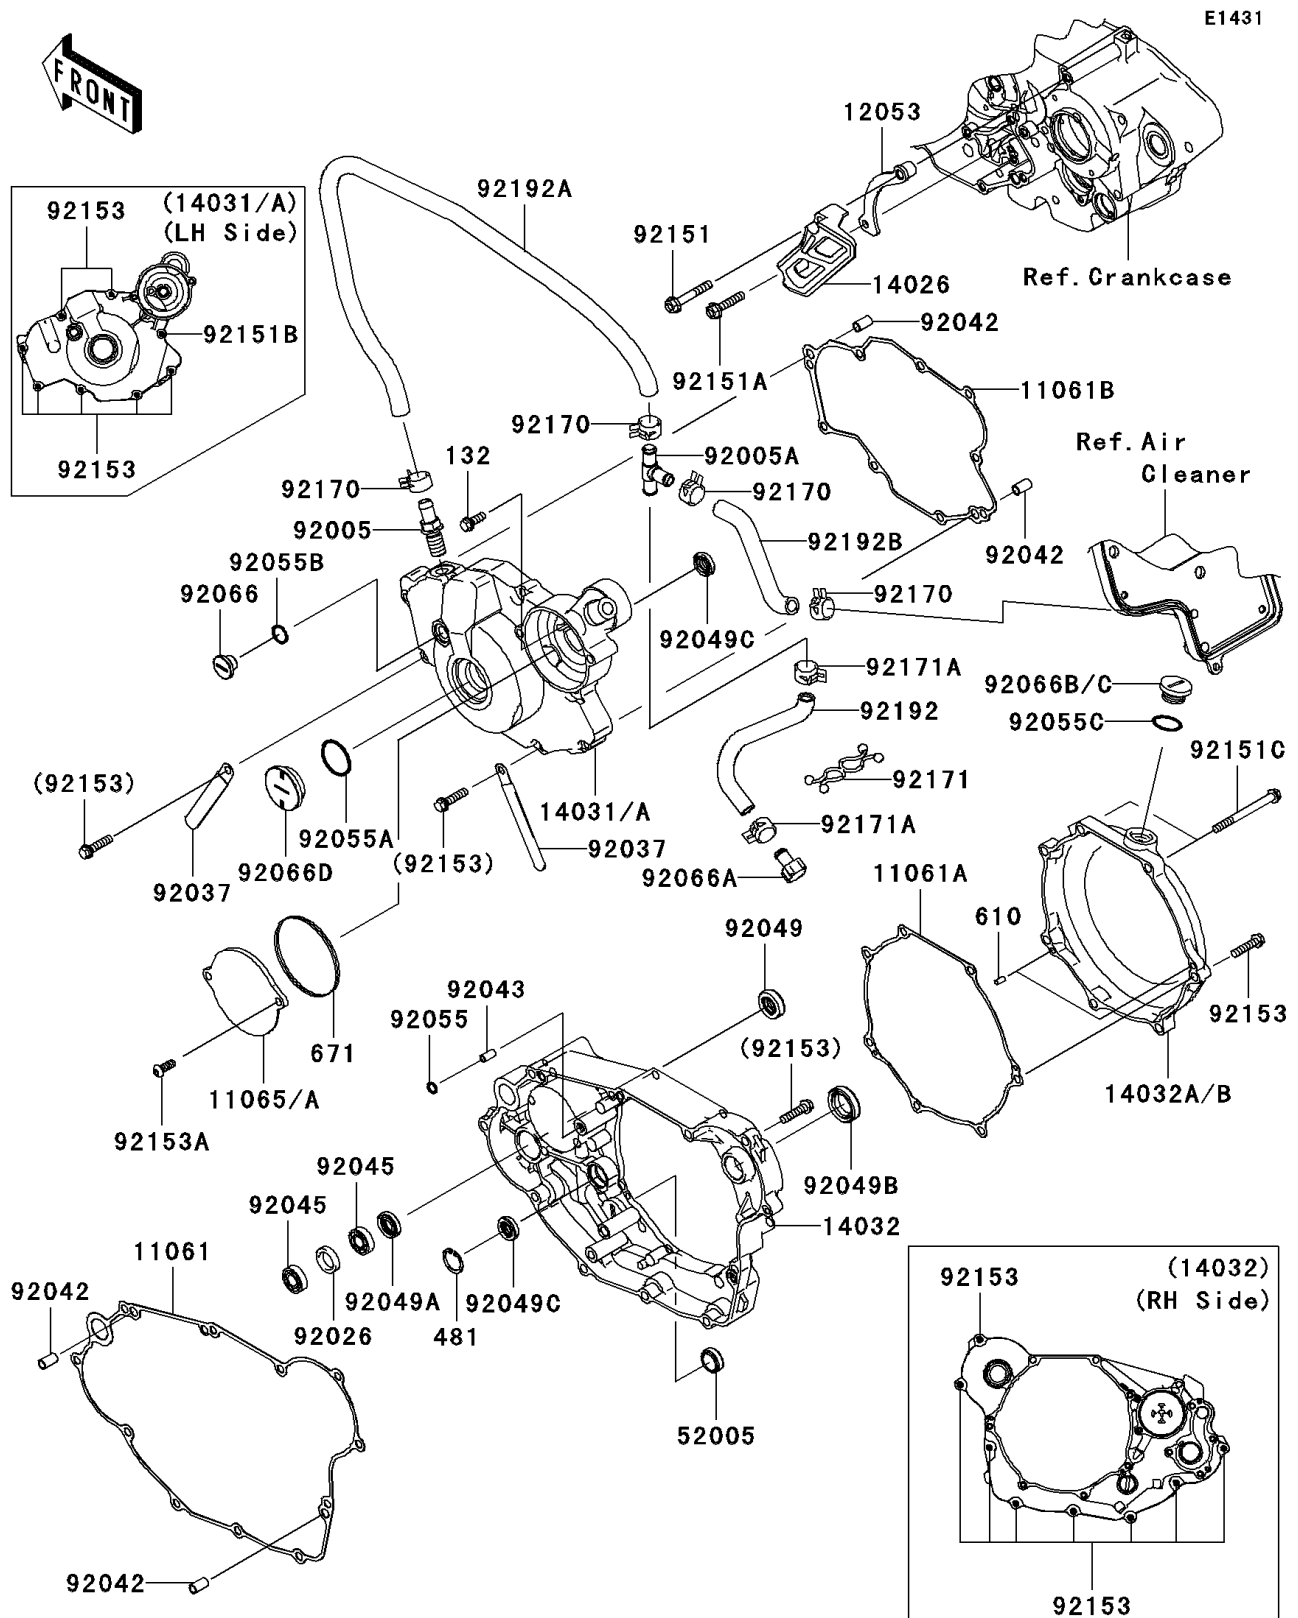

2008 KLX[®] 450R

PARTS DIAGRAM

Engine Cover(s)

2008 KLX[®] 450R

PARTS LIST

Engine Cover(s)

Kawasaki

Let the Good Times Roll[®]

ITEM NAME

PART NUMBER

QUANTITY
