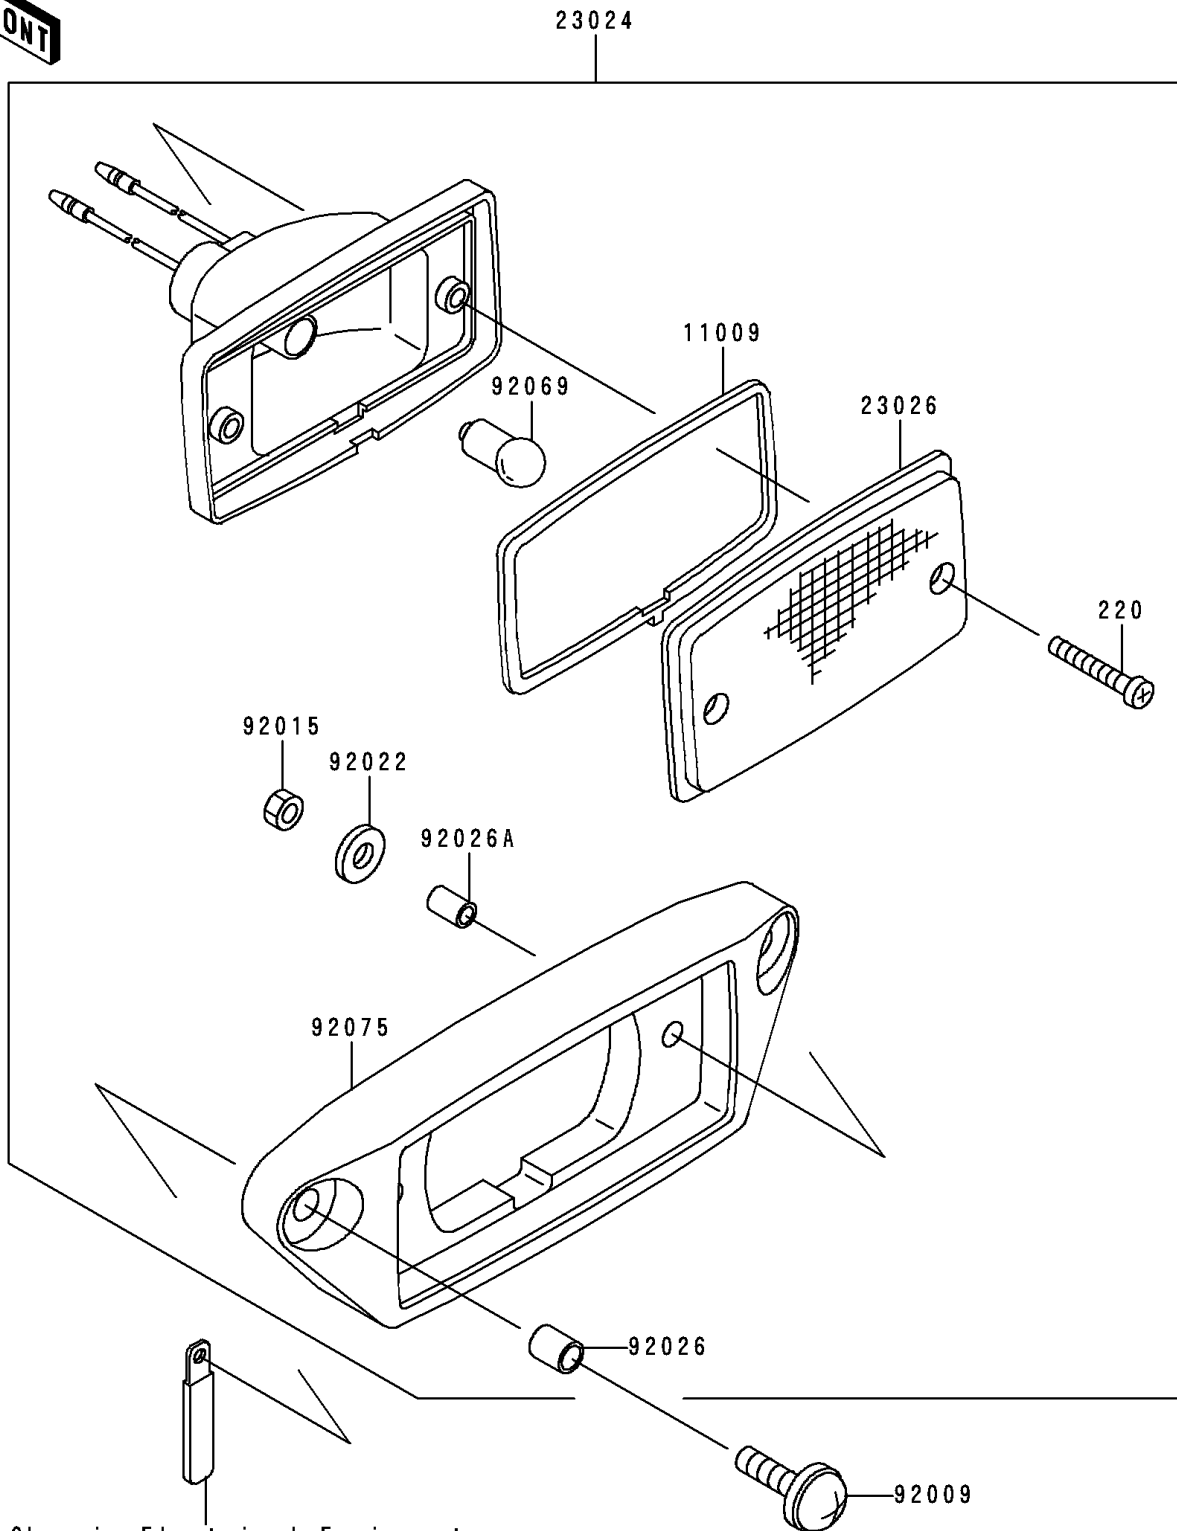

1999 Lakota 300

PARTS DIAGRAM

Taillight(s)

F 27 20

Ref. Chassis Electrical Equipment

1999 Lakota 300

PARTS LIST

Taillight(s)

ITEM NAME

PART NUMBER

QUANTITY
