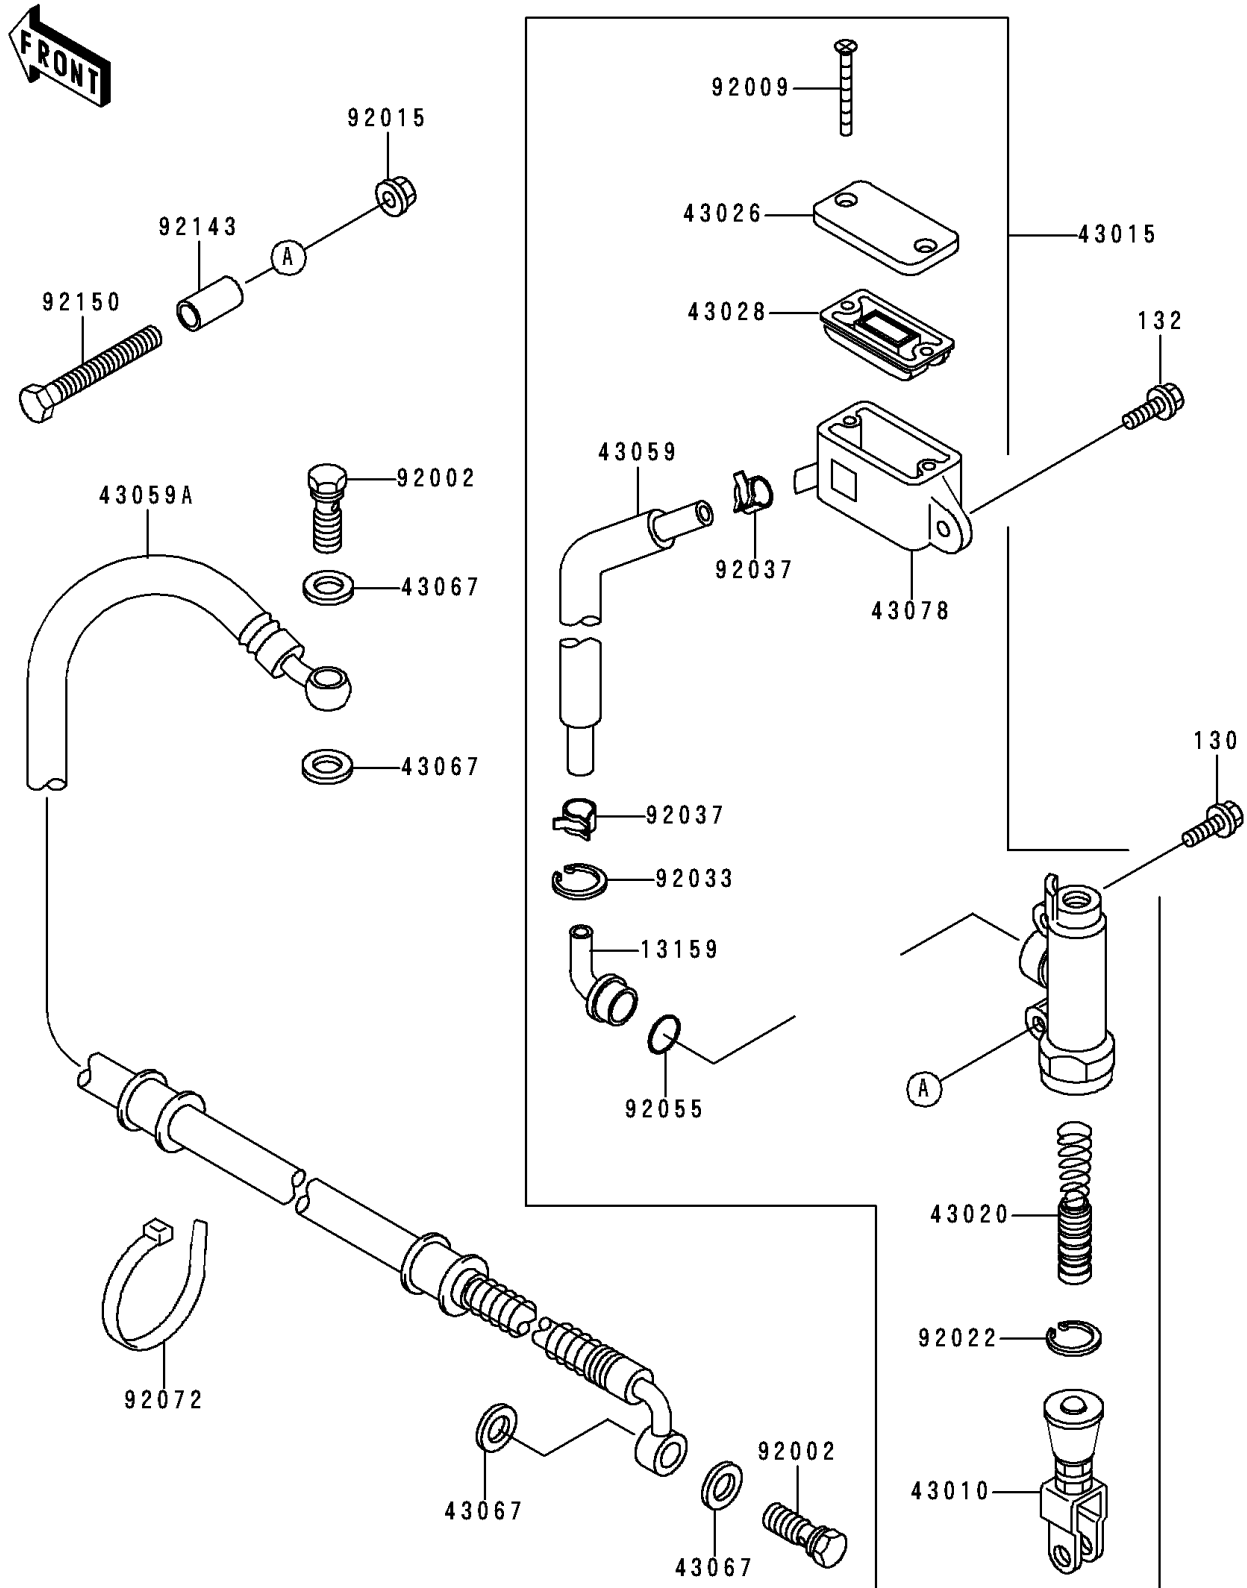

1999 Lakota 300

PARTS DIAGRAM

Rear Master Cylinder

F2293

1999 Lakota 300

PARTS LIST

Rear Master Cylinder

ITEM NAME

PART NUMBER

QUANTITY
