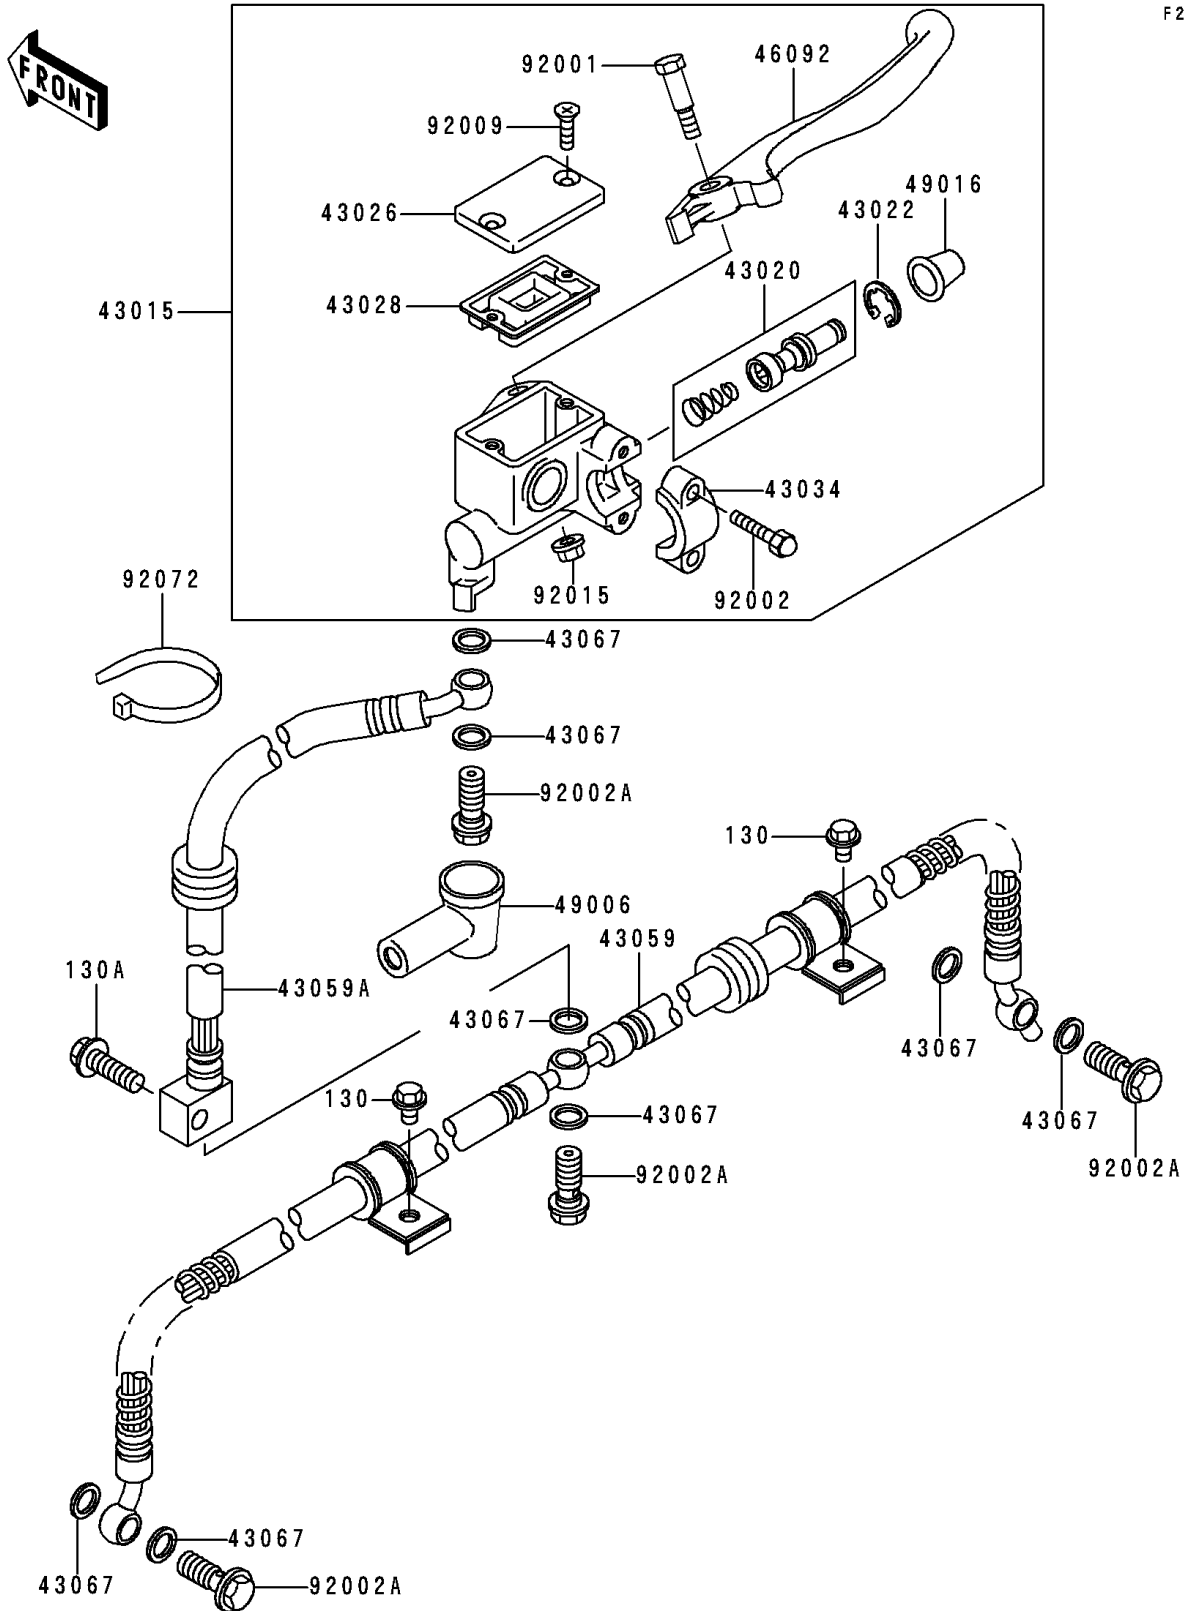

# 1996 Lakota 300

## PARTS DIAGRAM

### Front Master Cylinder

F2291

## PARTS LIST