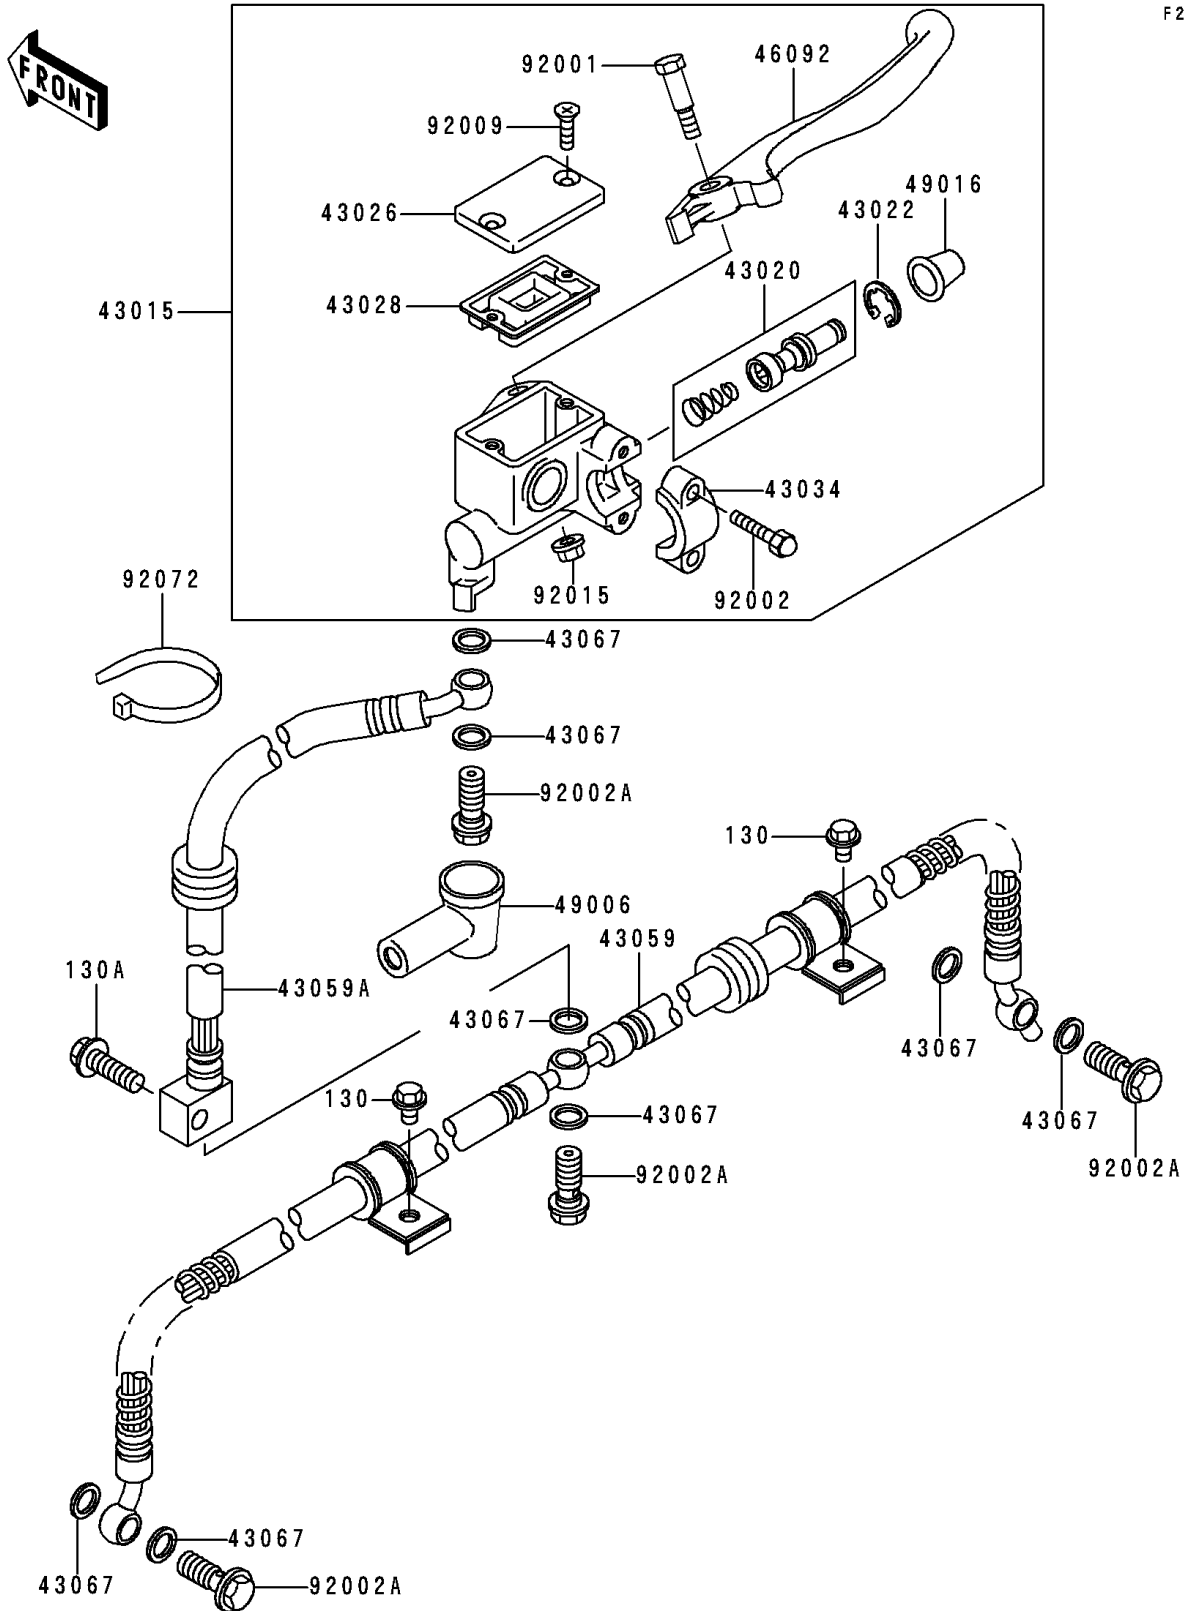

1999 Lakota 300

PARTS DIAGRAM

Front Master Cylinder

F2291

1999 Lakota 300

PARTS LIST

Front Master Cylinder

ITEM NAME

PART NUMBER

QUANTITY
