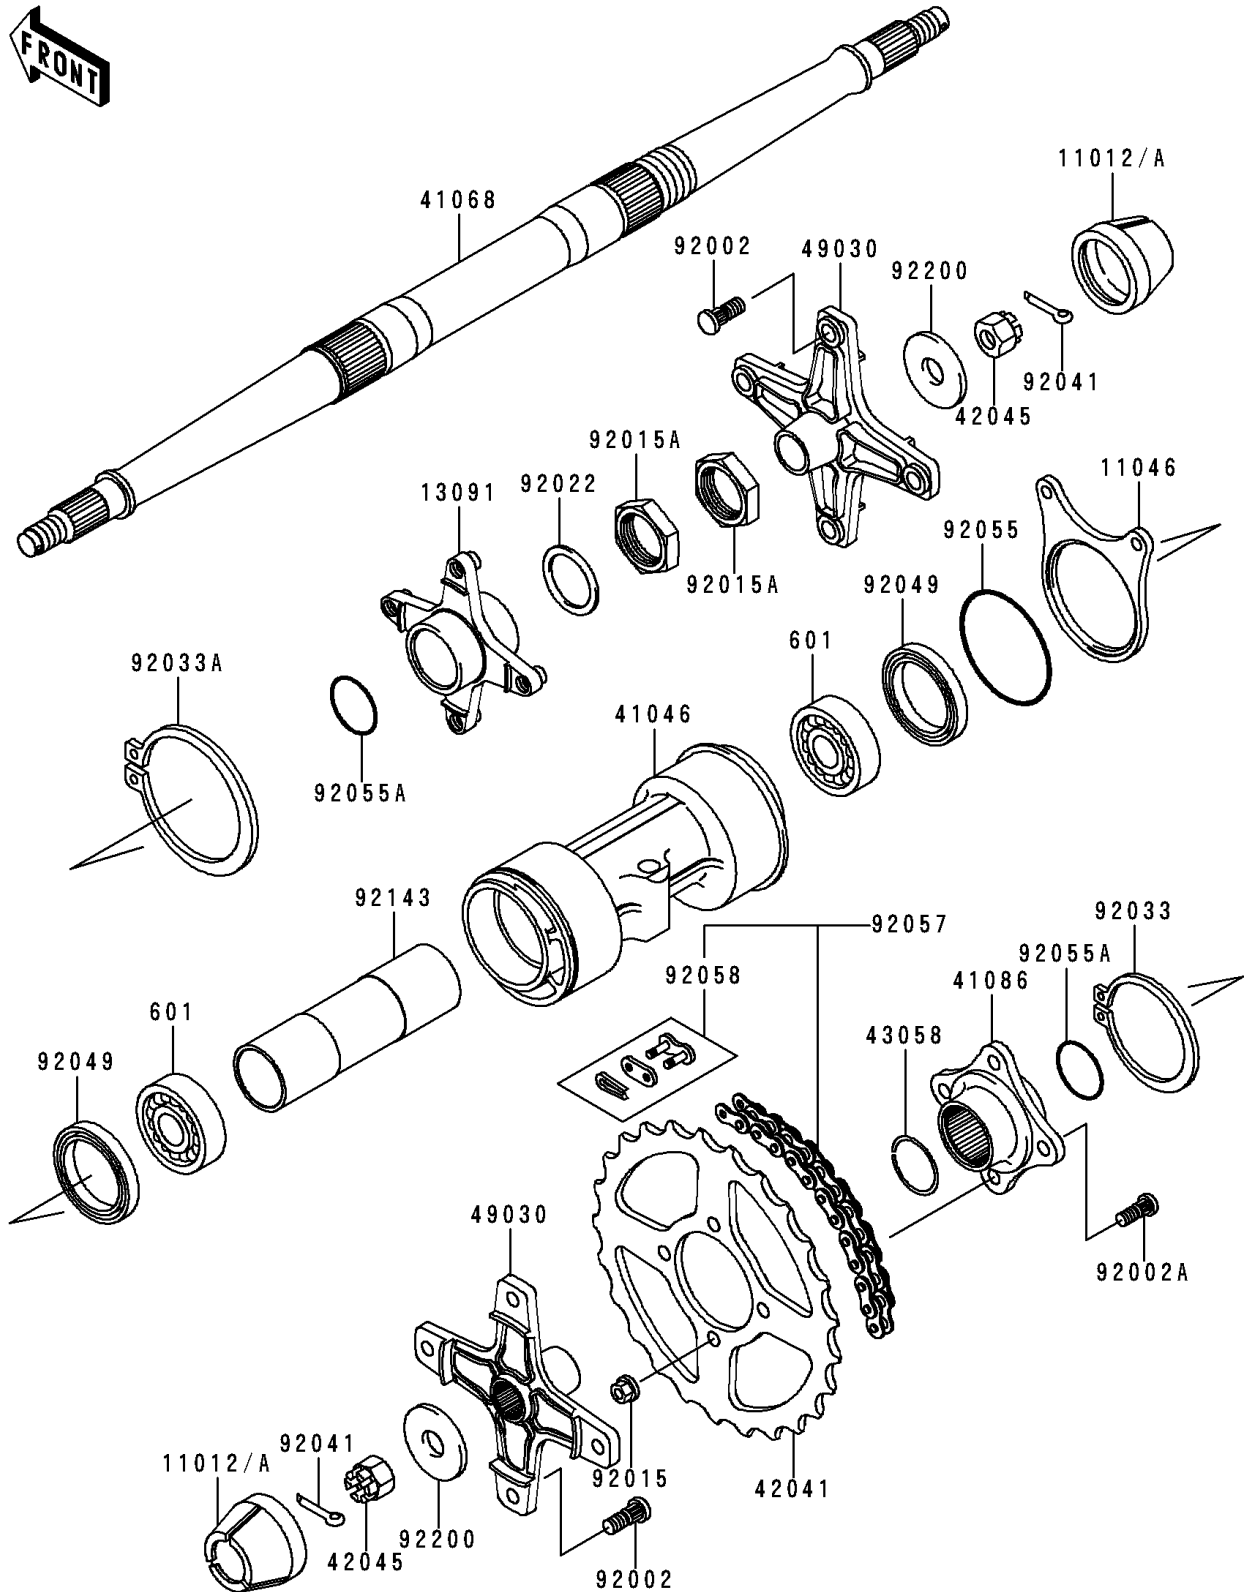

1996 Lakota 300

PARTS DIAGRAM

Rear Hub

F2240

1996 Lakota 300

PARTS LIST

Rear Hub

ITEM NAME

PART NUMBER

QUANTITY
