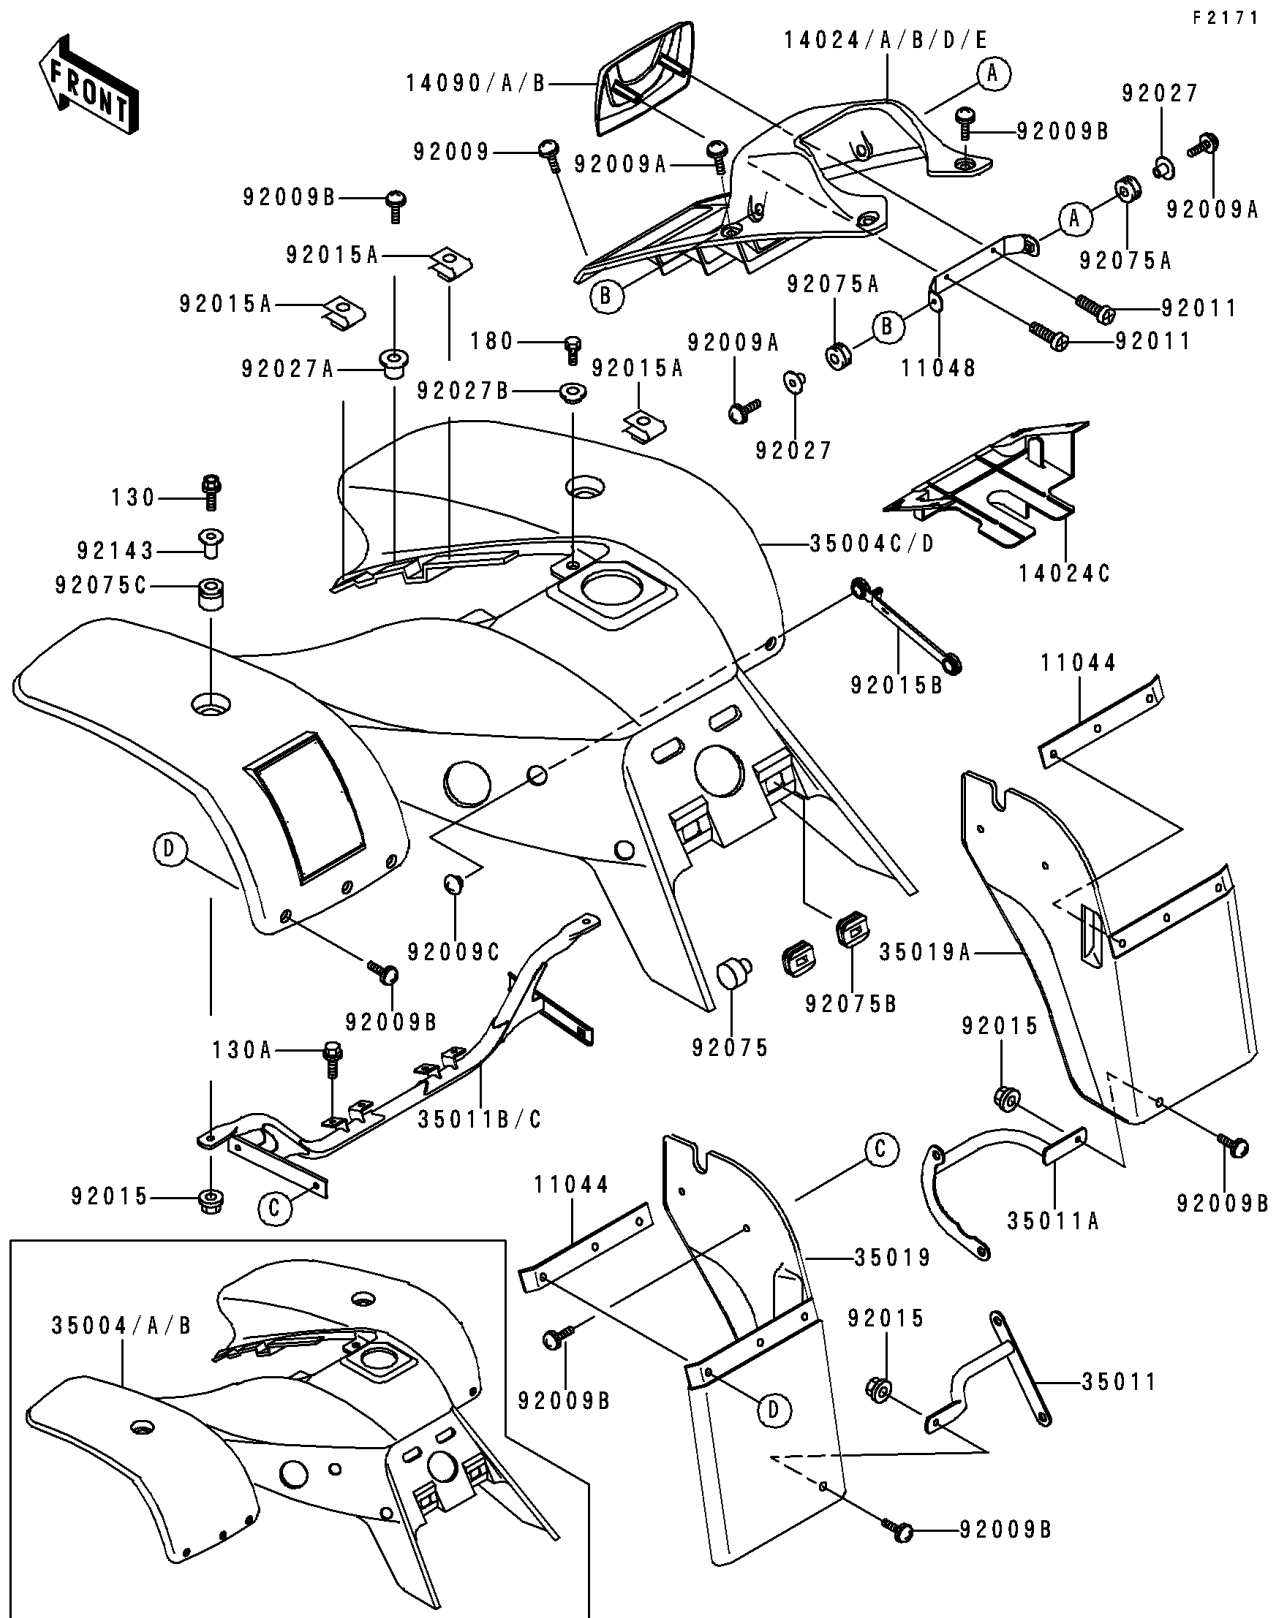

1996 Lakota 300

PARTS DIAGRAM

Front Fender(s)

1996 Lakota 300

PARTS LIST

Front Fender(s)

ITEM NAME

PART NUMBER

QUANTITY
