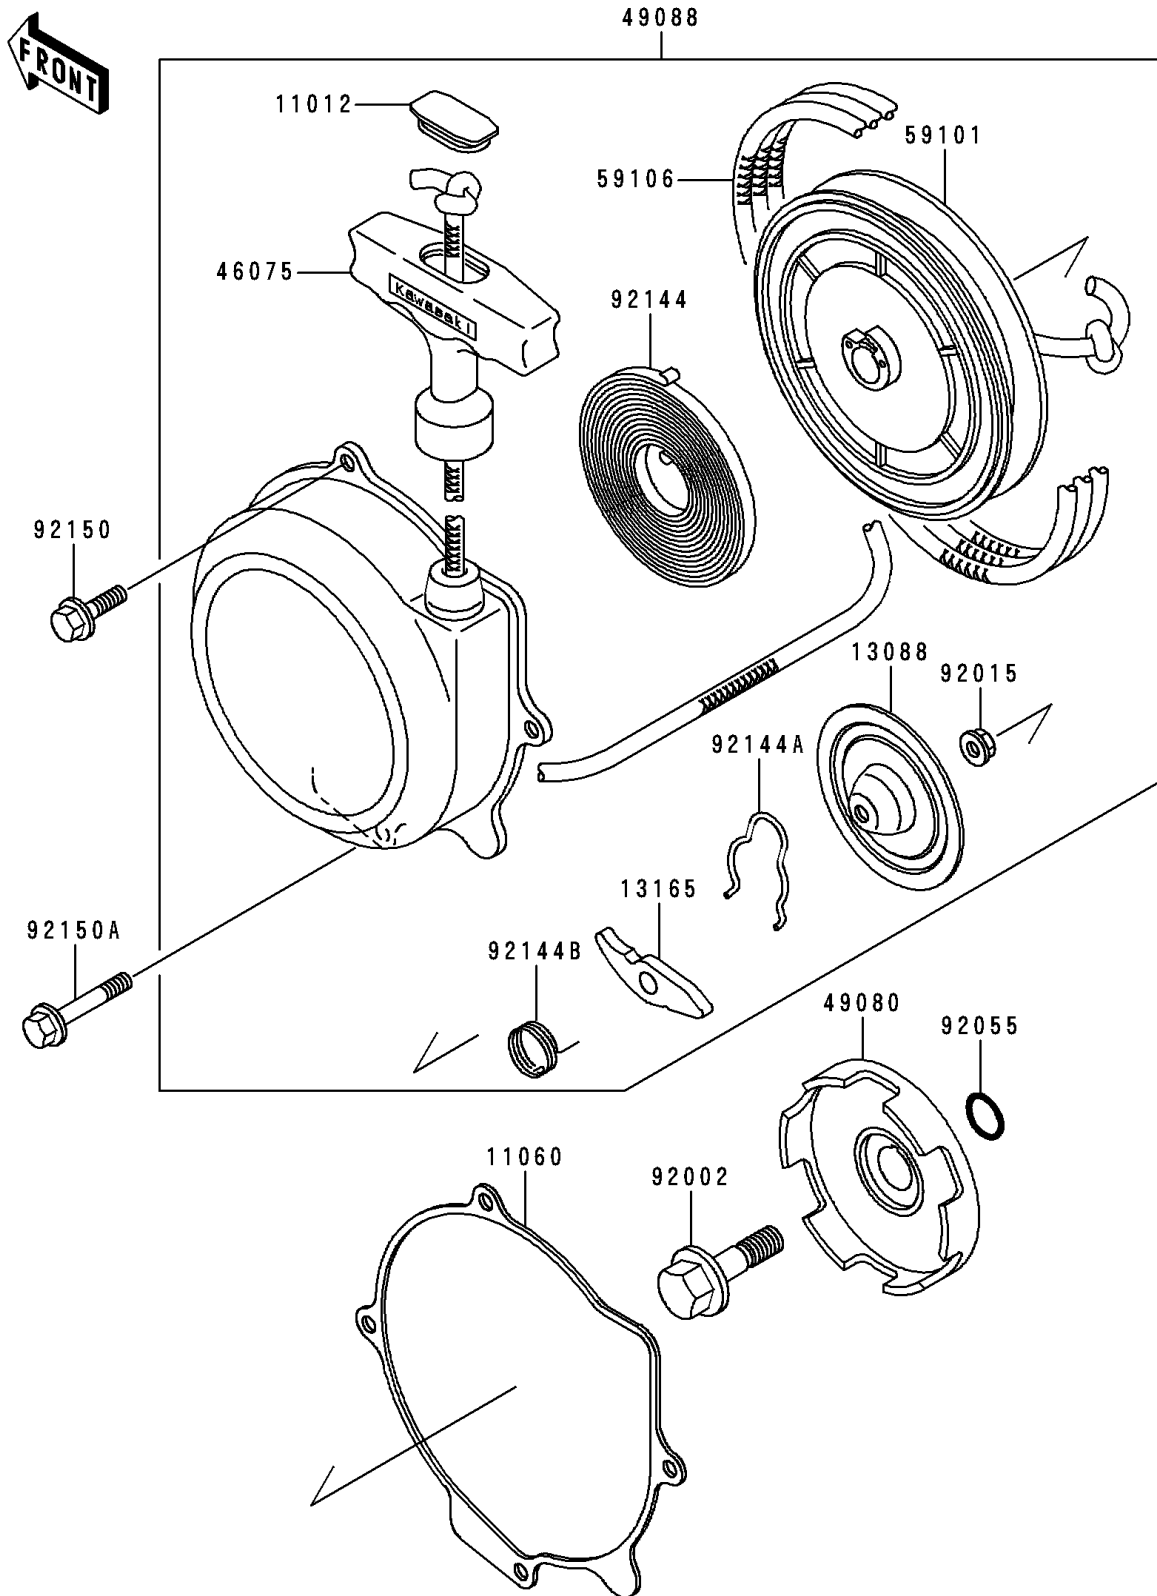

1998 Lakota 300

PARTS DIAGRAM

Recoil Starter

E3040

1998 Lakota 300

PARTS LIST

Recoil Starter

ITEM NAME

PART NUMBER

QUANTITY
