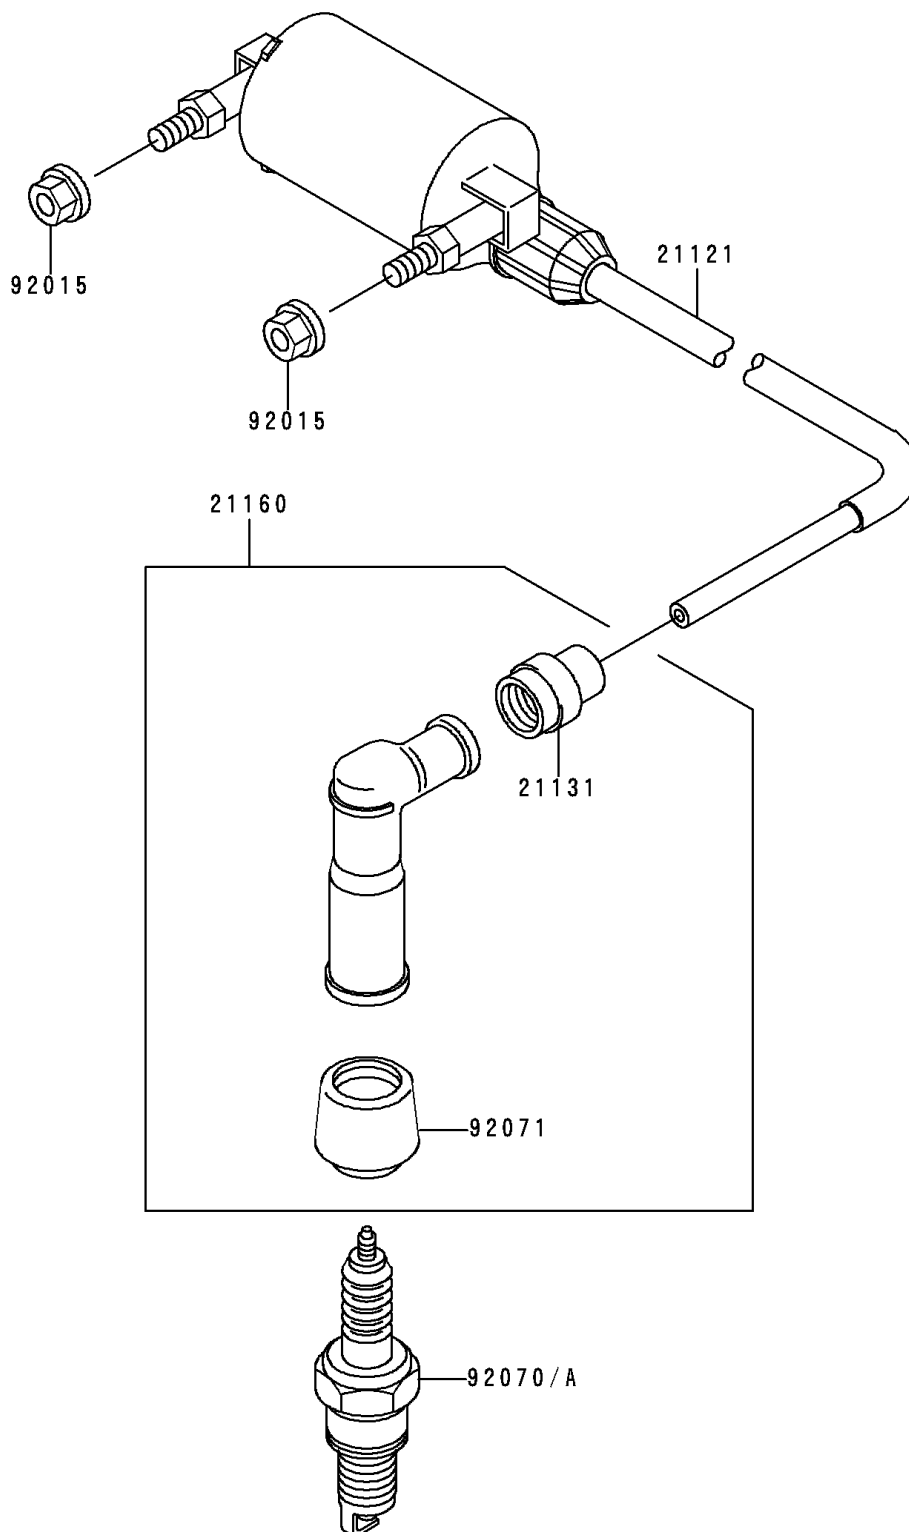

1999 Lakota 300

PARTS DIAGRAM

Ignition System

Kawasaki

Let the Good Times Roll®

E1830

1999 Lakota 300

PARTS LIST

Ignition System

ITEM NAME

PART NUMBER

QUANTITY
