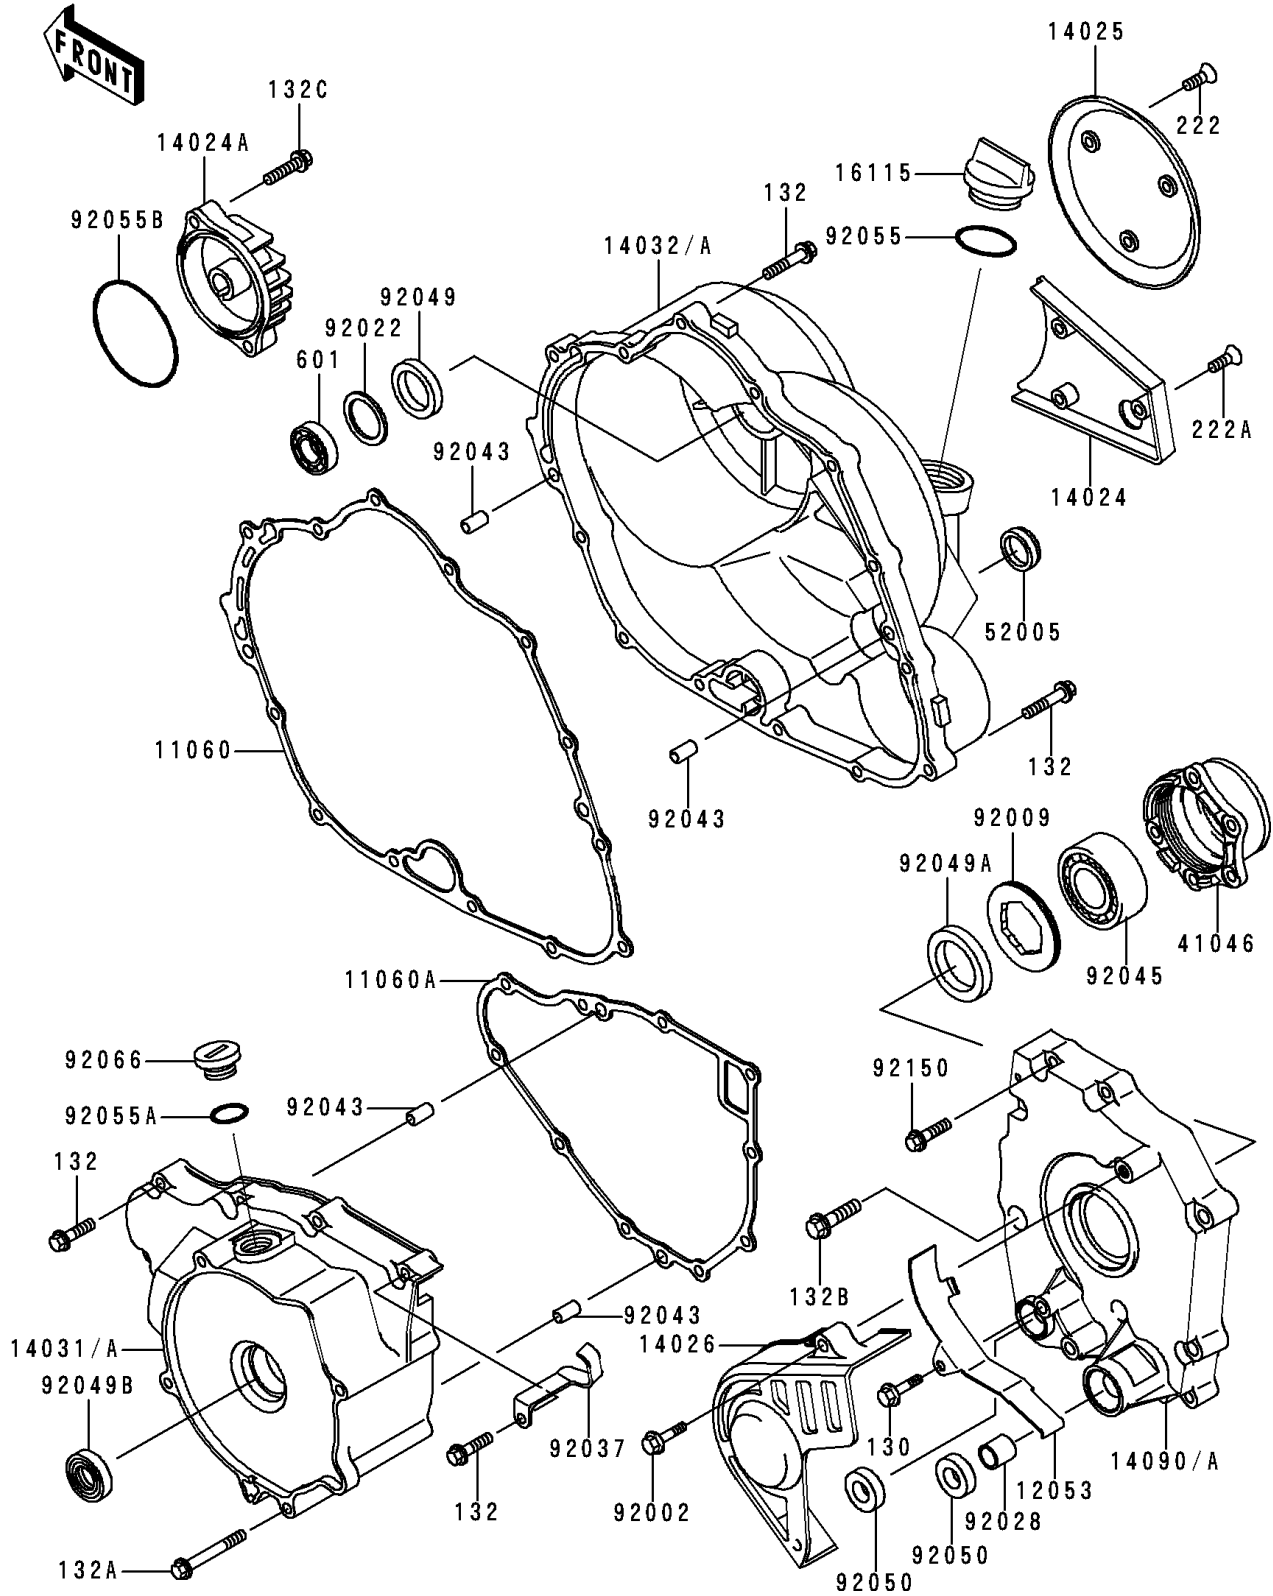

1996 Lakota 300

PARTS DIAGRAM

Engine Cover(s)

Kawasaki

Let the Good Times Roll®

E1431

1996 Lakota 300

PARTS LIST

Engine Cover(s)

ITEM NAME

PART NUMBER

QUANTITY
