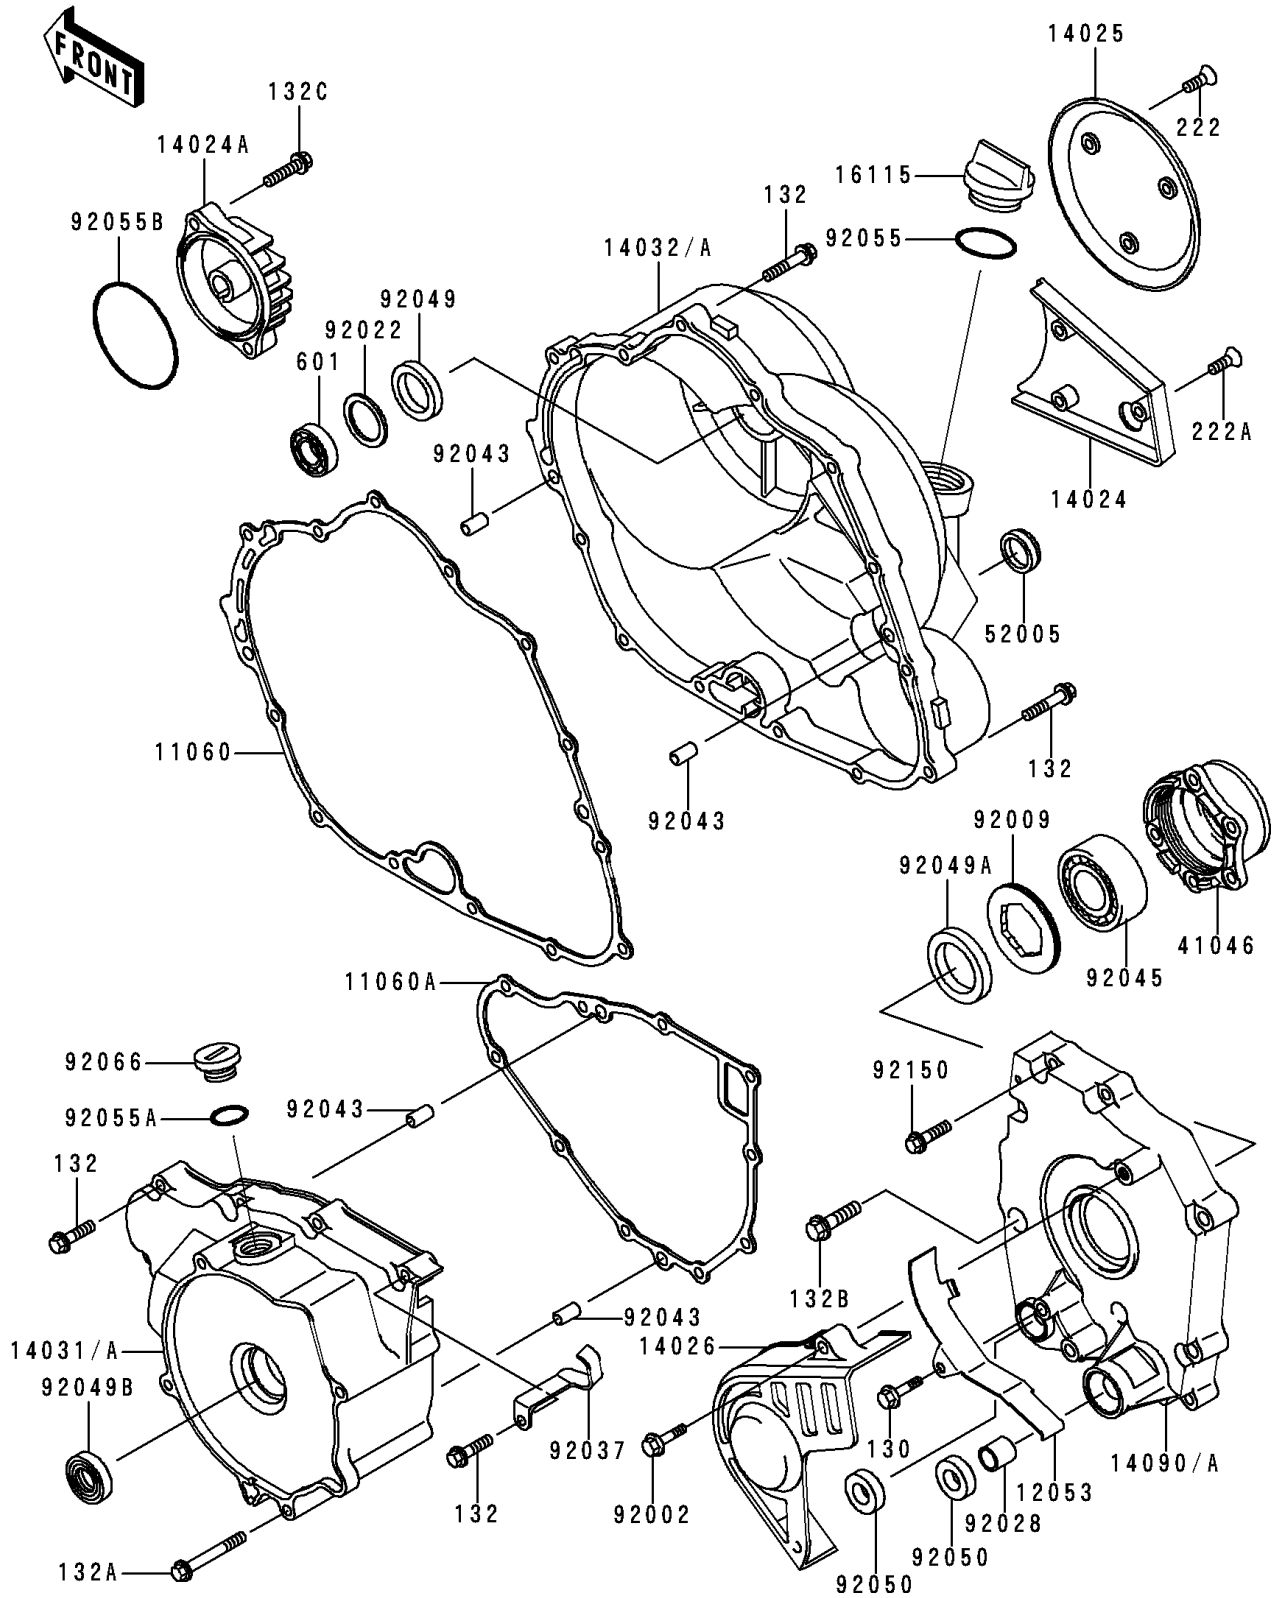

# 1998 Lakota 300

## PARTS DIAGRAM

### Engine Cover(s)

E1431

## PARTS LIST

Engine Cover(s)

**ITEM NAME**

**PART NUMBER**

**QUANTITY**

---