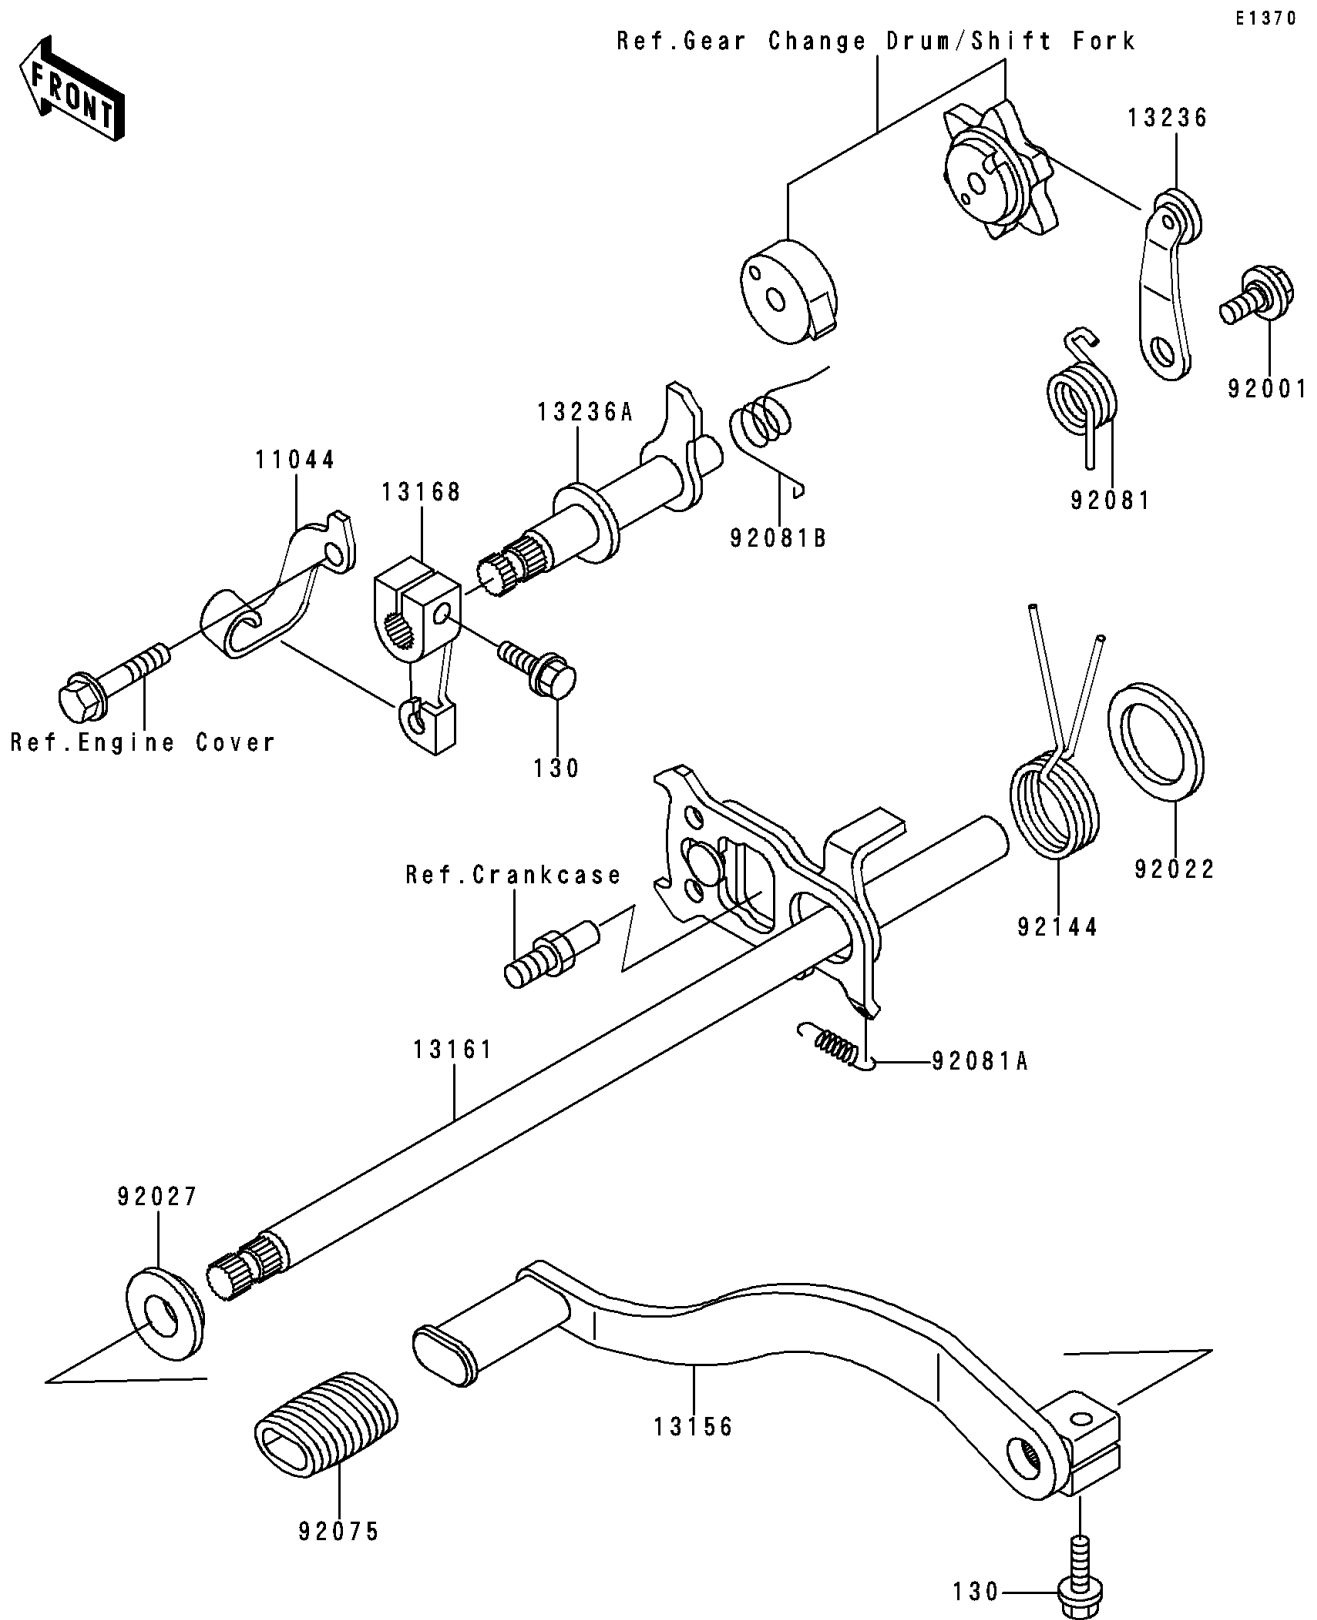

1996 Lakota 300

PARTS DIAGRAM

Gear Change Mechanism

1996 Lakota 300

PARTS LIST

Gear Change Mechanism

ITEM NAME

PART NUMBER

QUANTITY
