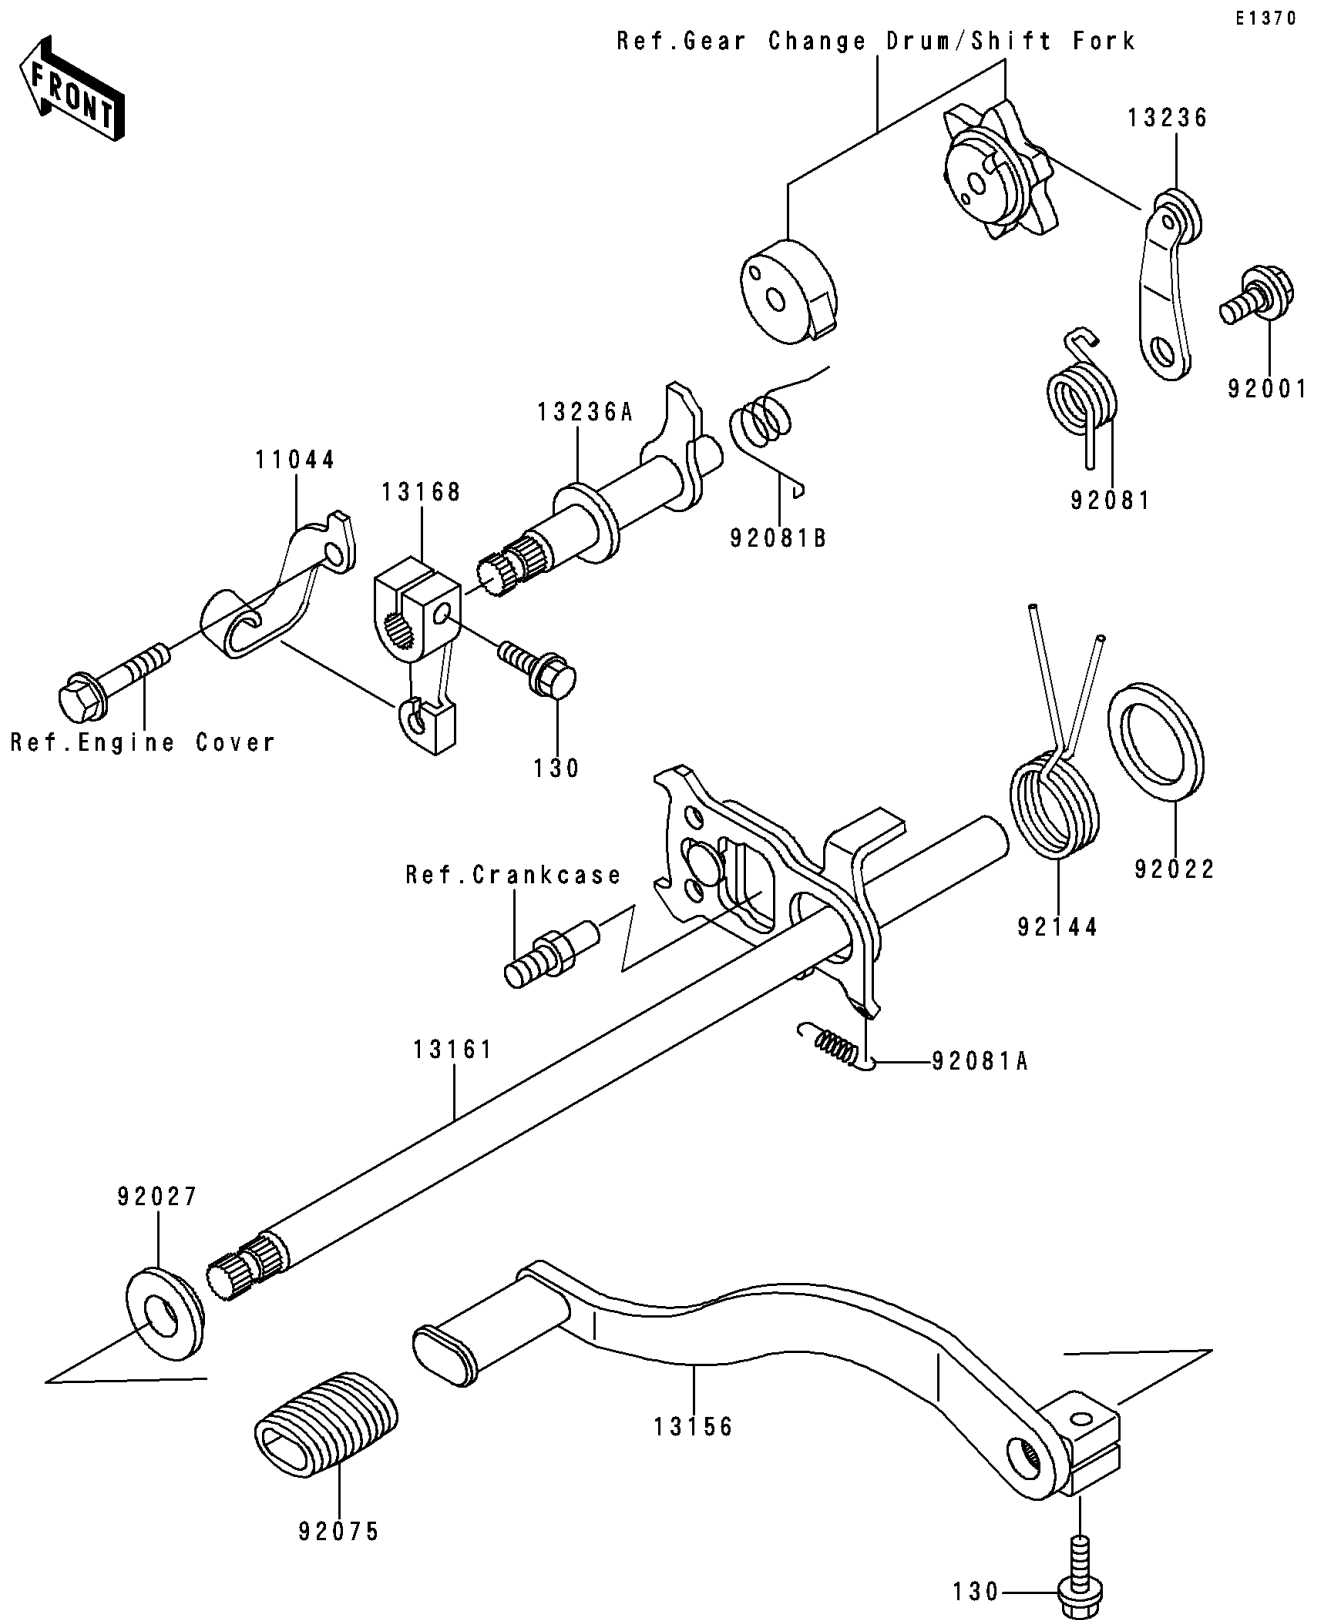

1999 Lakota 300

PARTS DIAGRAM

Gear Change Mechanism

1999 Lakota 300

PARTS LIST

Gear Change Mechanism

ITEM NAME

PART NUMBER

QUANTITY
