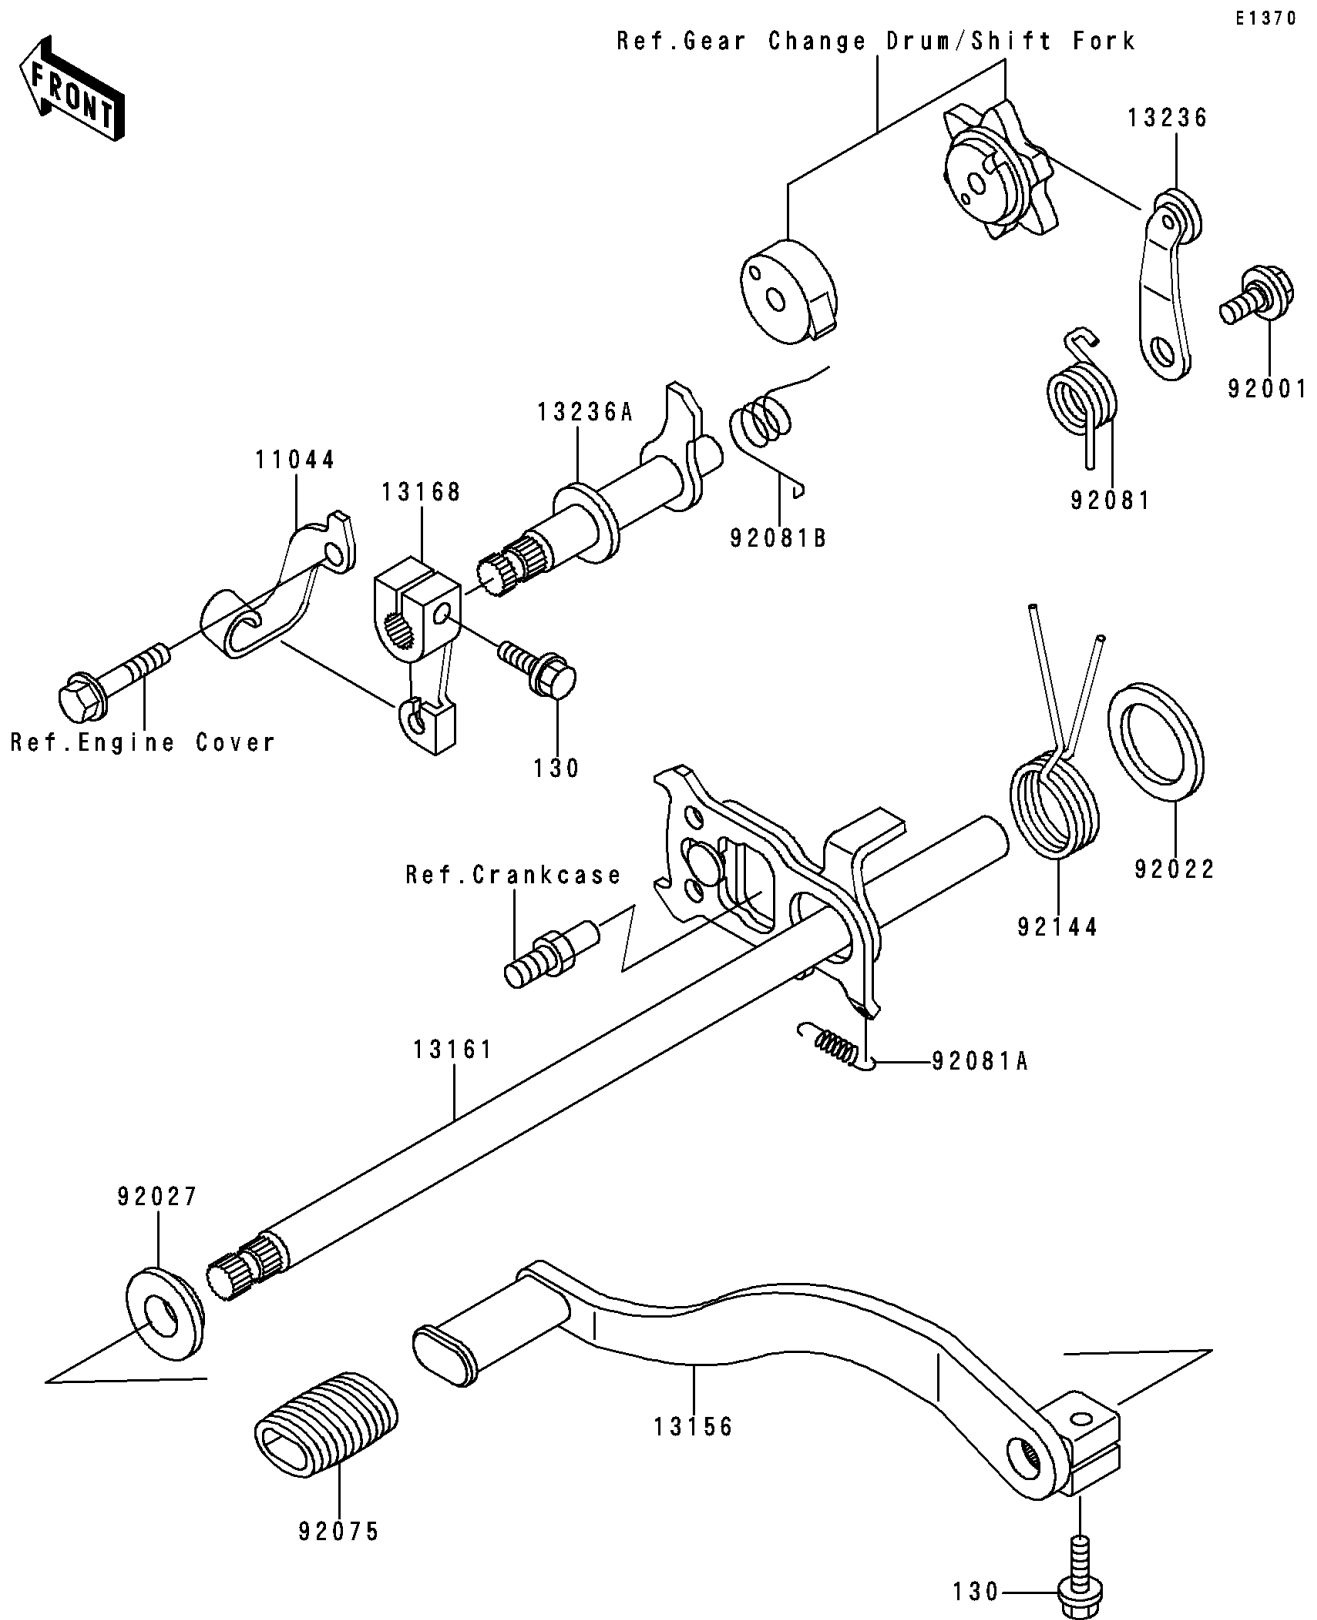

1998 Lakota 300

PARTS DIAGRAM

Gear Change Mechanism

1998 Lakota 300

PARTS LIST

Gear Change Mechanism

ITEM NAME

PART NUMBER

QUANTITY
