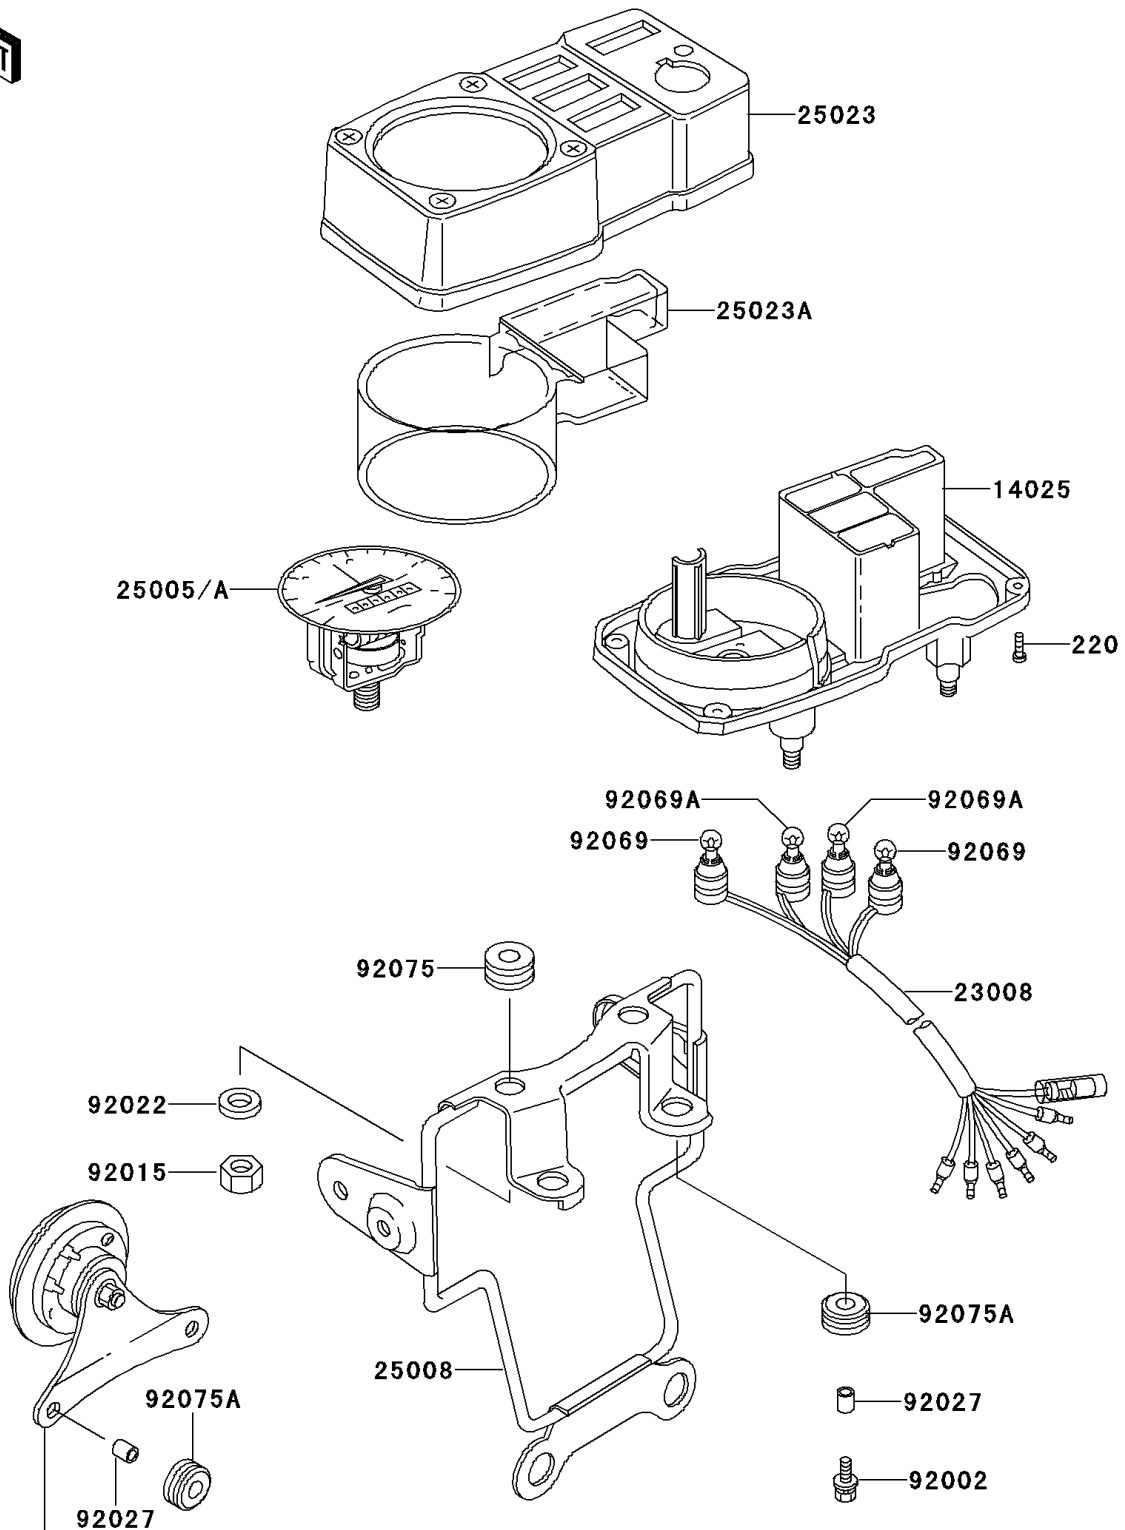

1999 KE100

PARTS DIAGRAM

Meter(s)

F2530

Ref. Electrical Equipment

1999 KE100

PARTS LIST

Meter(s)

ITEM NAME

PART NUMBER

QUANTITY
