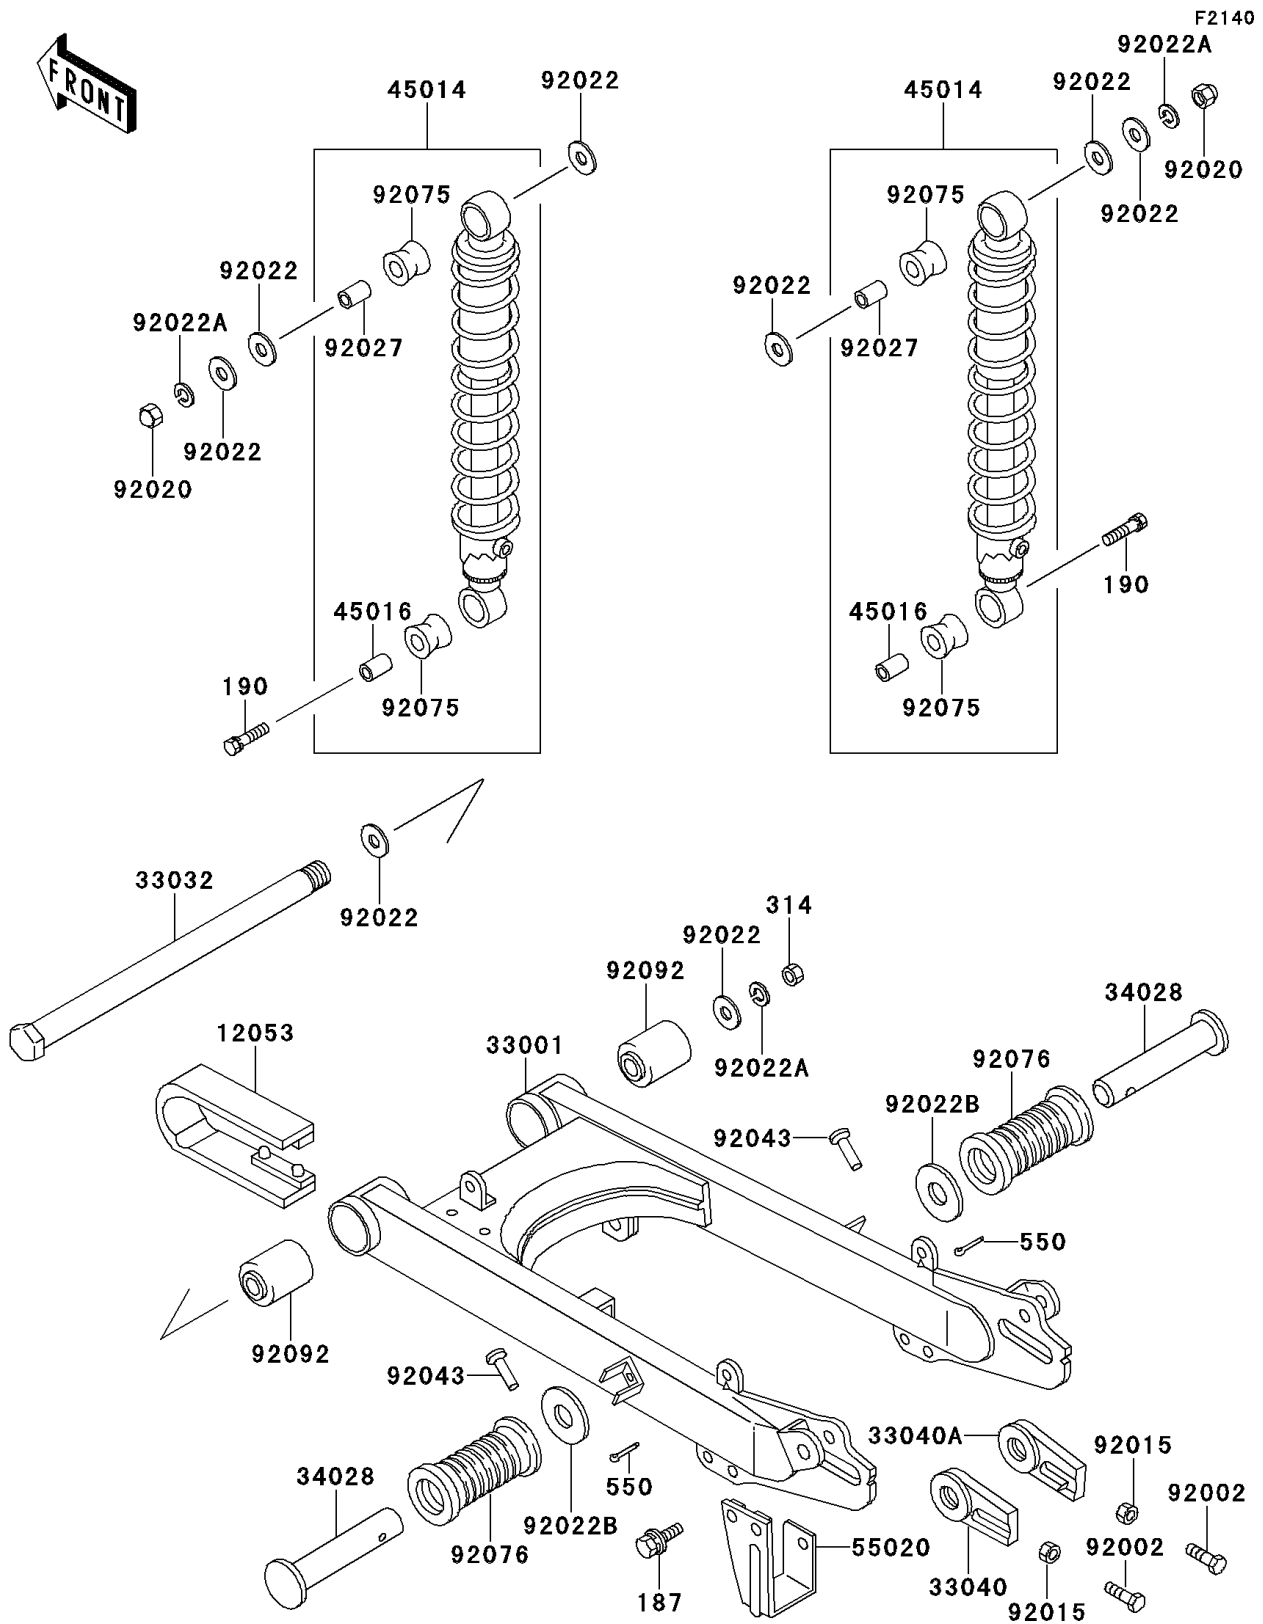

1999 KE100

PARTS DIAGRAM

Swingarm/Shock Absorber

1999 KE100

PARTS LIST

Swingarm/Shock Absorber

ITEM NAME

PART NUMBER

QUANTITY
