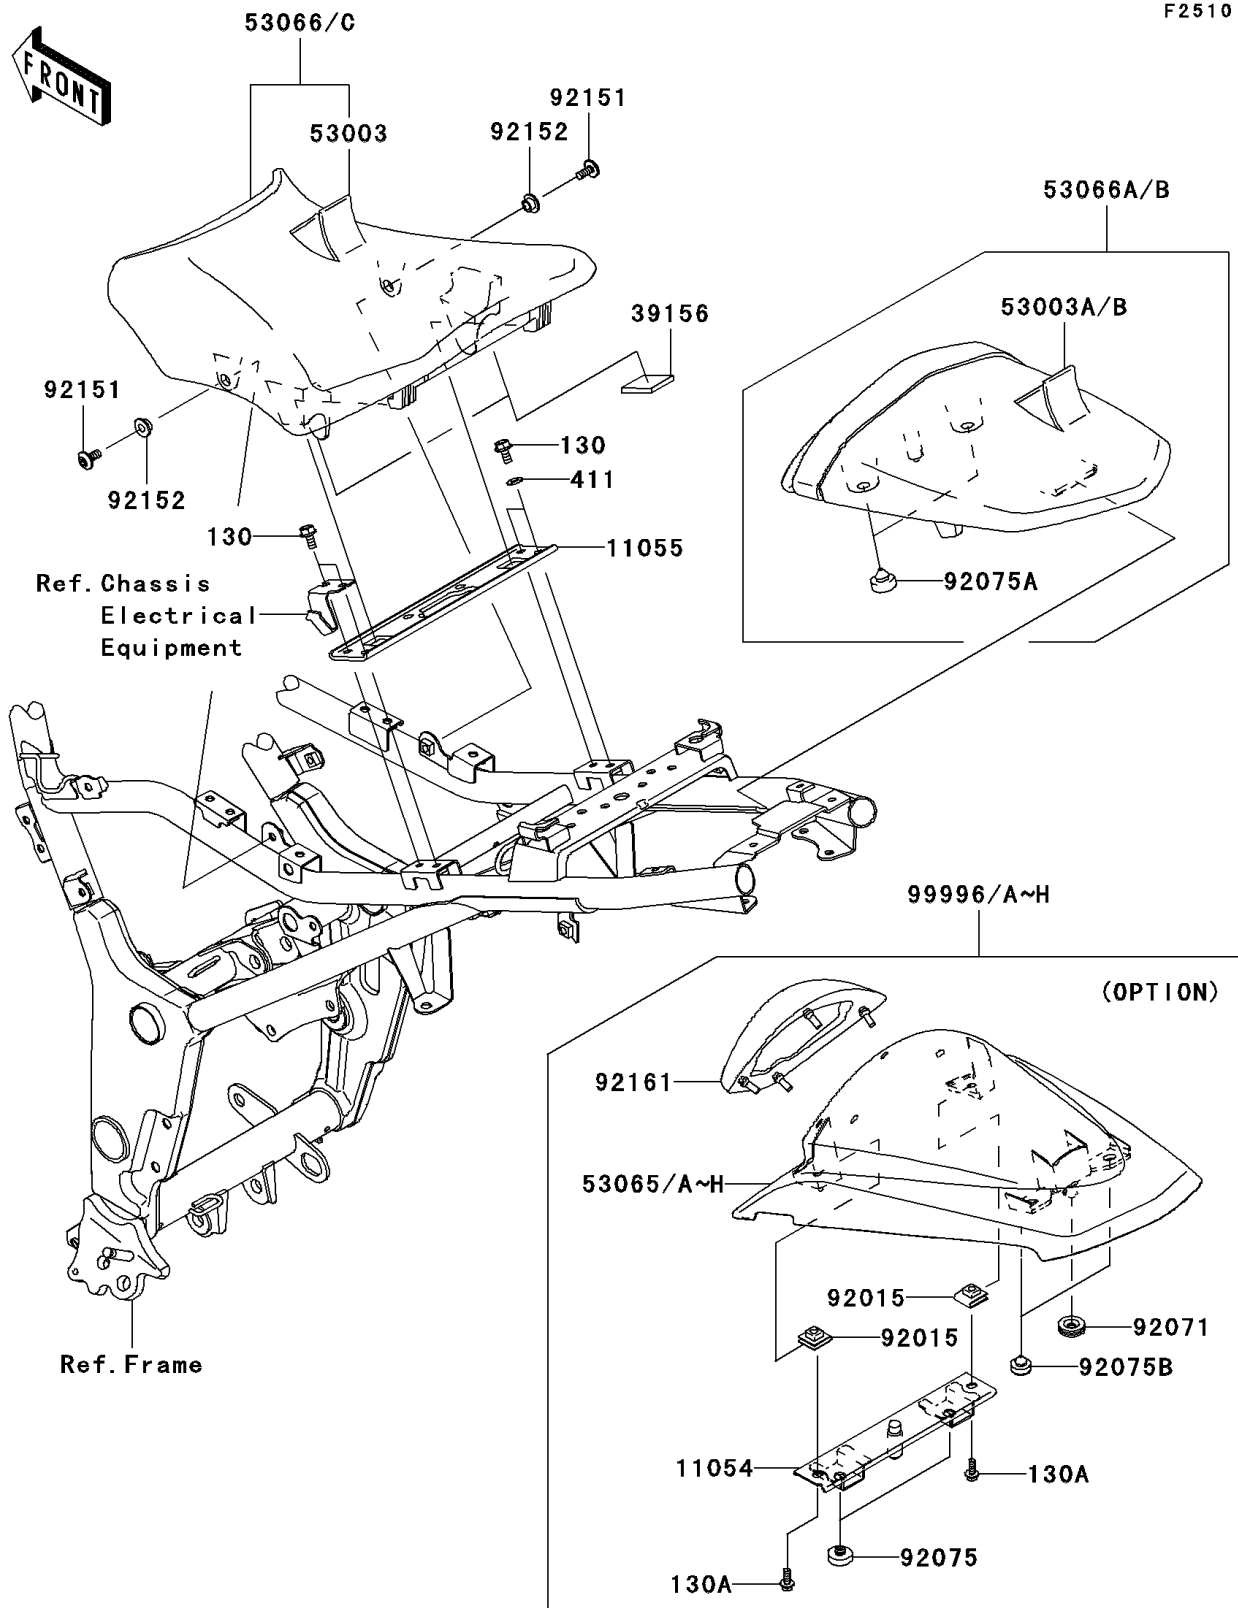

## PARTS DIAGRAM

### Seat

## PARTS LIST

### Seat

ITEM NAME	PART NUMBER	QUANTITY
BRACKET,SEAT COVER (Ref # 11054)	11054-1918	1
BRACKET,FRONT SEAT (Ref # 11055)	11055-0358	1
PAD,RUBBER SPONGE (Ref # 39156)	39156-0538	2
LEATHER,FRONT SEAT,BLACK (Ref # 53003)	53003-0109-MA	1
LEATHER,REAR SEAT,BLACK (Ref # 53003A)	53003-0132-MA	1
COVER SEAT,EBONY (Ref # 53065)	53065-0014-IG	1
COVER SEAT,P.RED (Ref # 53065D)	53065-0018-15I	1
COVER SEAT,L.GREEN (Ref # 53065H)	53065-0018-777	1
SEAT-ASSY,FR,BLACK (Ref # 53066)	53066-0211-MA	1
SEAT,RR,LEATHER BLK+BAND BLK (Ref # 53066A)	53066-0212-12Y	1
NUT,CLAMP,6MM (Ref # 92015)	92015-1531	2
GROMMET (Ref # 92071)	92071-056	1
BOLT-FLANGED,6X12 (Ref # 130)	130BA0612	4
BOLT-FLANGED,6X16 (Ref # 130A)	130BB0616	2
WASHER-PLAIN,6.5X13X1 (Ref # 411)	411AA0600	2
DAMPER (Ref # 92075)	92075-1876	2
DAMPER (Ref # 92075A)	92075-1927	2
DAMPER (Ref # 92075B)	92075-1927	2
BOLT,SOCKET,6X14 (Ref # 92151)	92151-1654	2
COLLAR (Ref # 92152)	92152-0422	2
DAMPER,SEAT COVER (Ref # 92161)	92161-0525	1
KIT,SINGLE SEAT COVER,EBONY (Ref # 99996)	99996-1356-IG	1
KIT,SINGLE SEAT COVER,P.RED (Ref # 99996D)	99996-1360-15I	1
KIT,SINGLE SEAT COVER,L.GREEN (Ref # 99996H)	99996-1360-777	1
COVER SEAT,C.P.BLUE (Ref # 53065C)	53065-0018-15D	1
KIT,SINGLE SEAT COVER,C.P.BLUE (Ref # 99996C)	99996-1360-15D	1