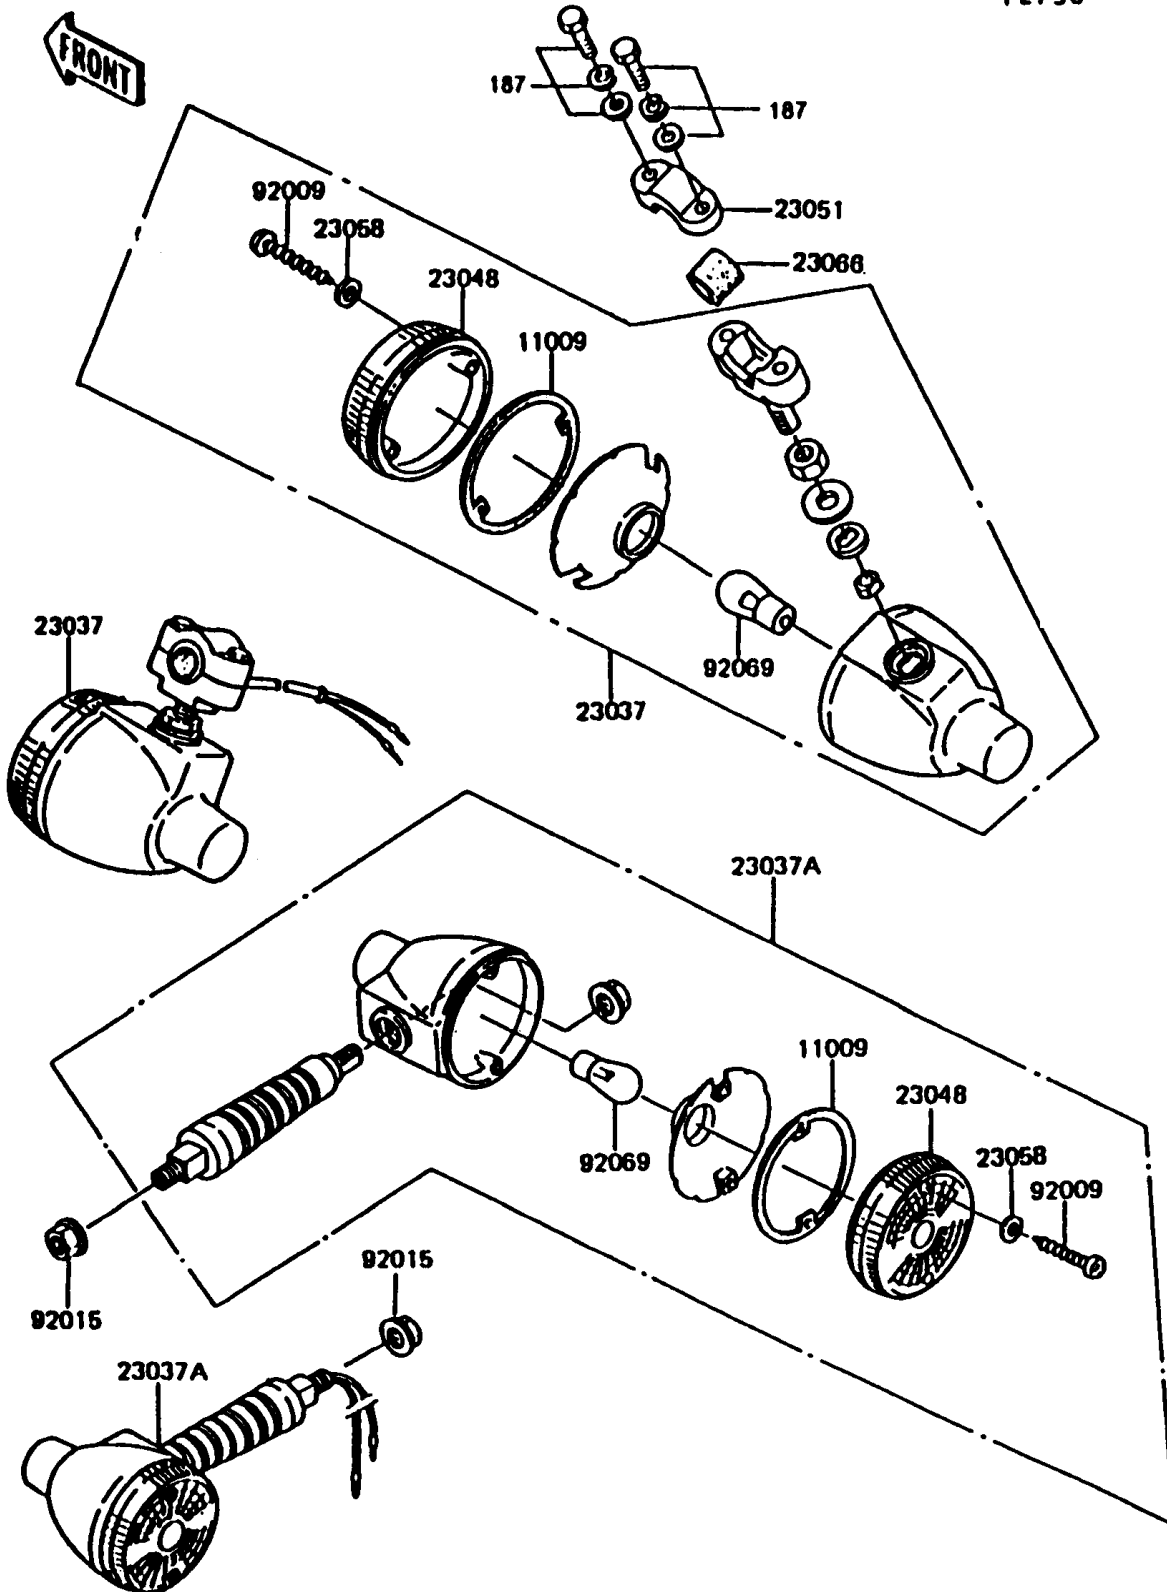

1996 KE100

PARTS DIAGRAM

Turn Signals

f 2730

1996 KE100

PARTS LIST

Turn Signals

Kawasaki

Let the Good Times Roll®

ITEM NAME

PART NUMBER

QUANTITY
