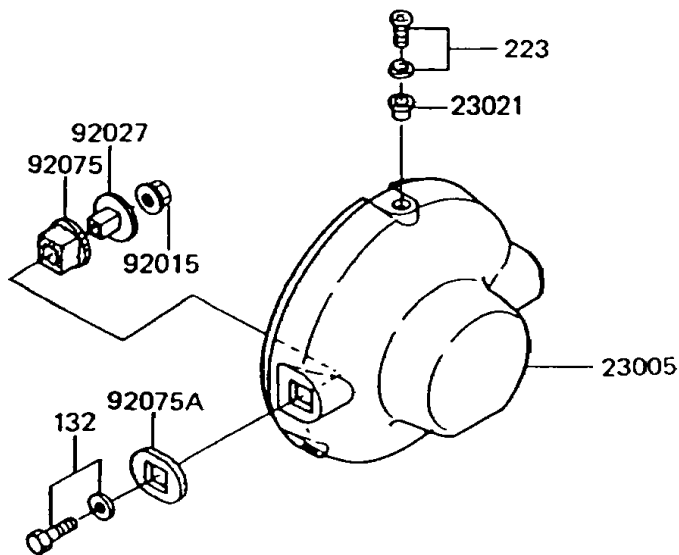

1994 KE100

PARTS DIAGRAM

Headlight(s)

F2710

1994 KE100

PARTS LIST

Headlight(s)

Kawasaki

Let the Good Times Roll®

ITEM NAME

PART NUMBER

QUANTITY
