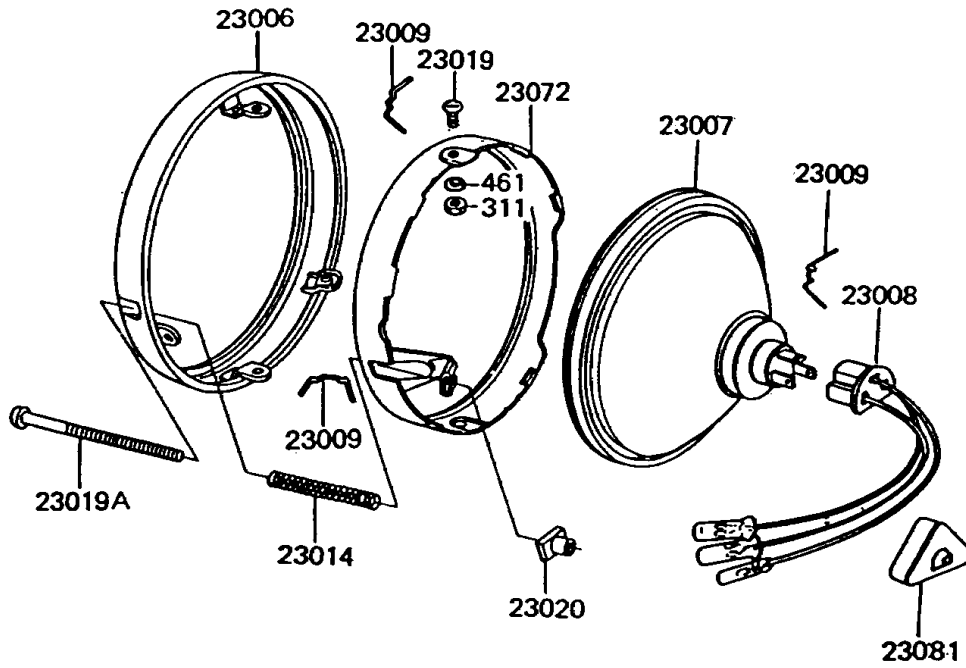

1994 KE100

PARTS DIAGRAM

Headlight(s)

F2710

1994 KE100

PARTS LIST

Headlight(s)

Kawasaki

Let the Good Times Roll®

ITEM NAME

PART NUMBER

QUANTITY
