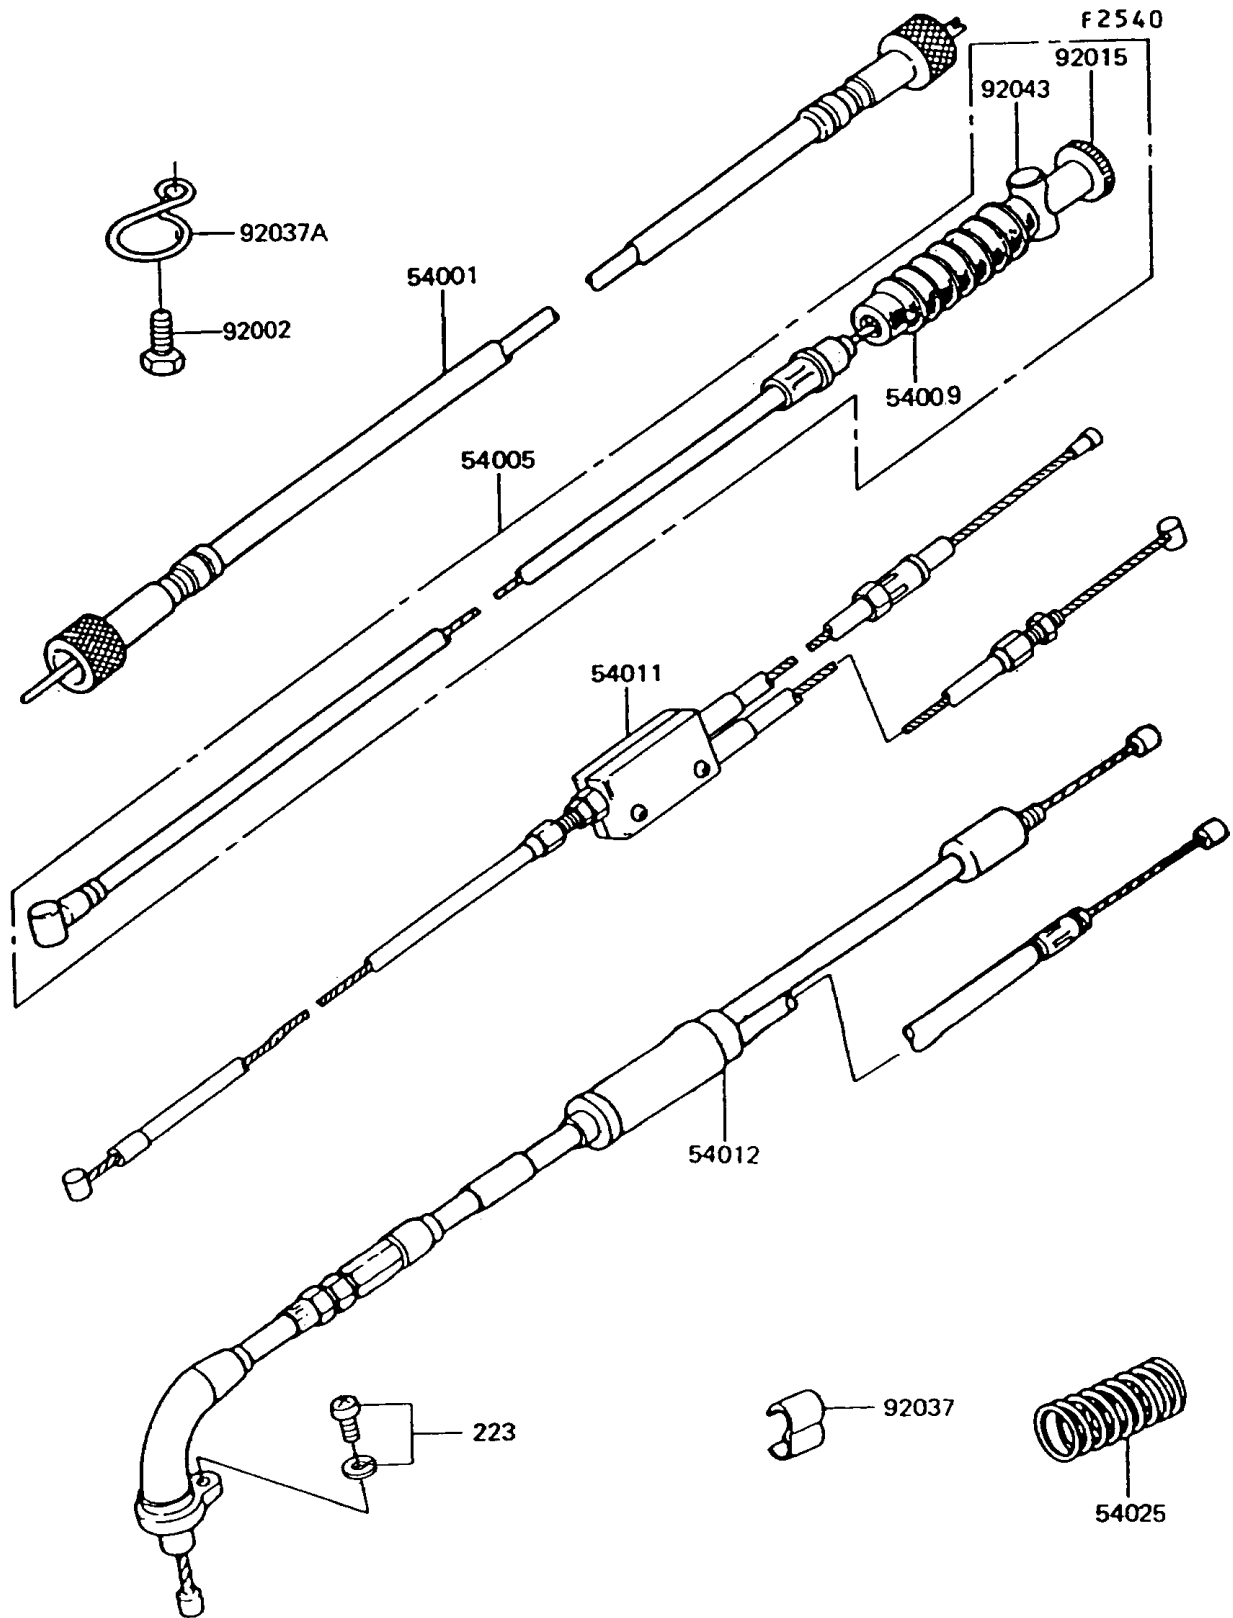

1994 KE100

PARTS DIAGRAM

Cables

1994 KE100

PARTS LIST

Cables

Kawasaki

Let the Good Times Roll®

ITEM NAME

PART NUMBER

QUANTITY
