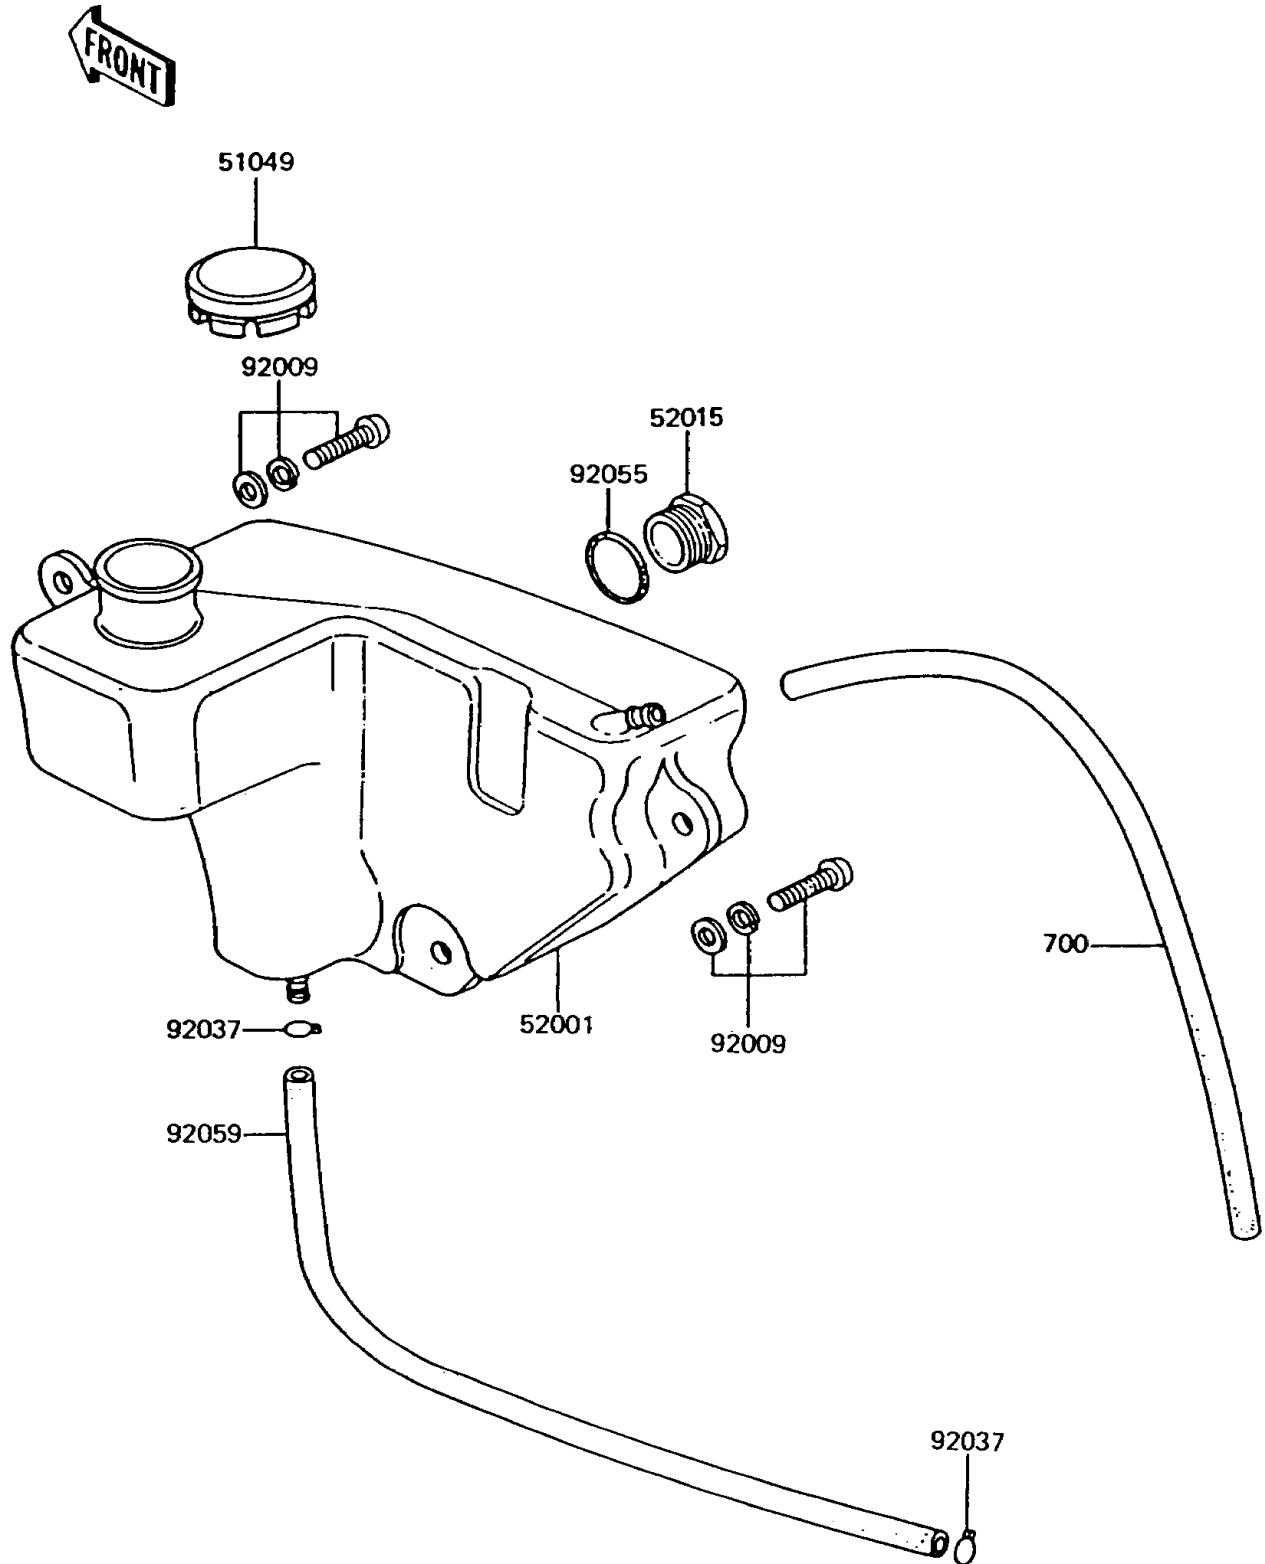

1996 KE100

PARTS DIAGRAM

Oil Tank

F2450

1996 KE100

PARTS LIST

Oil Tank

Kawasaki

Let the Good Times Roll®

ITEM NAME

PART NUMBER

QUANTITY
