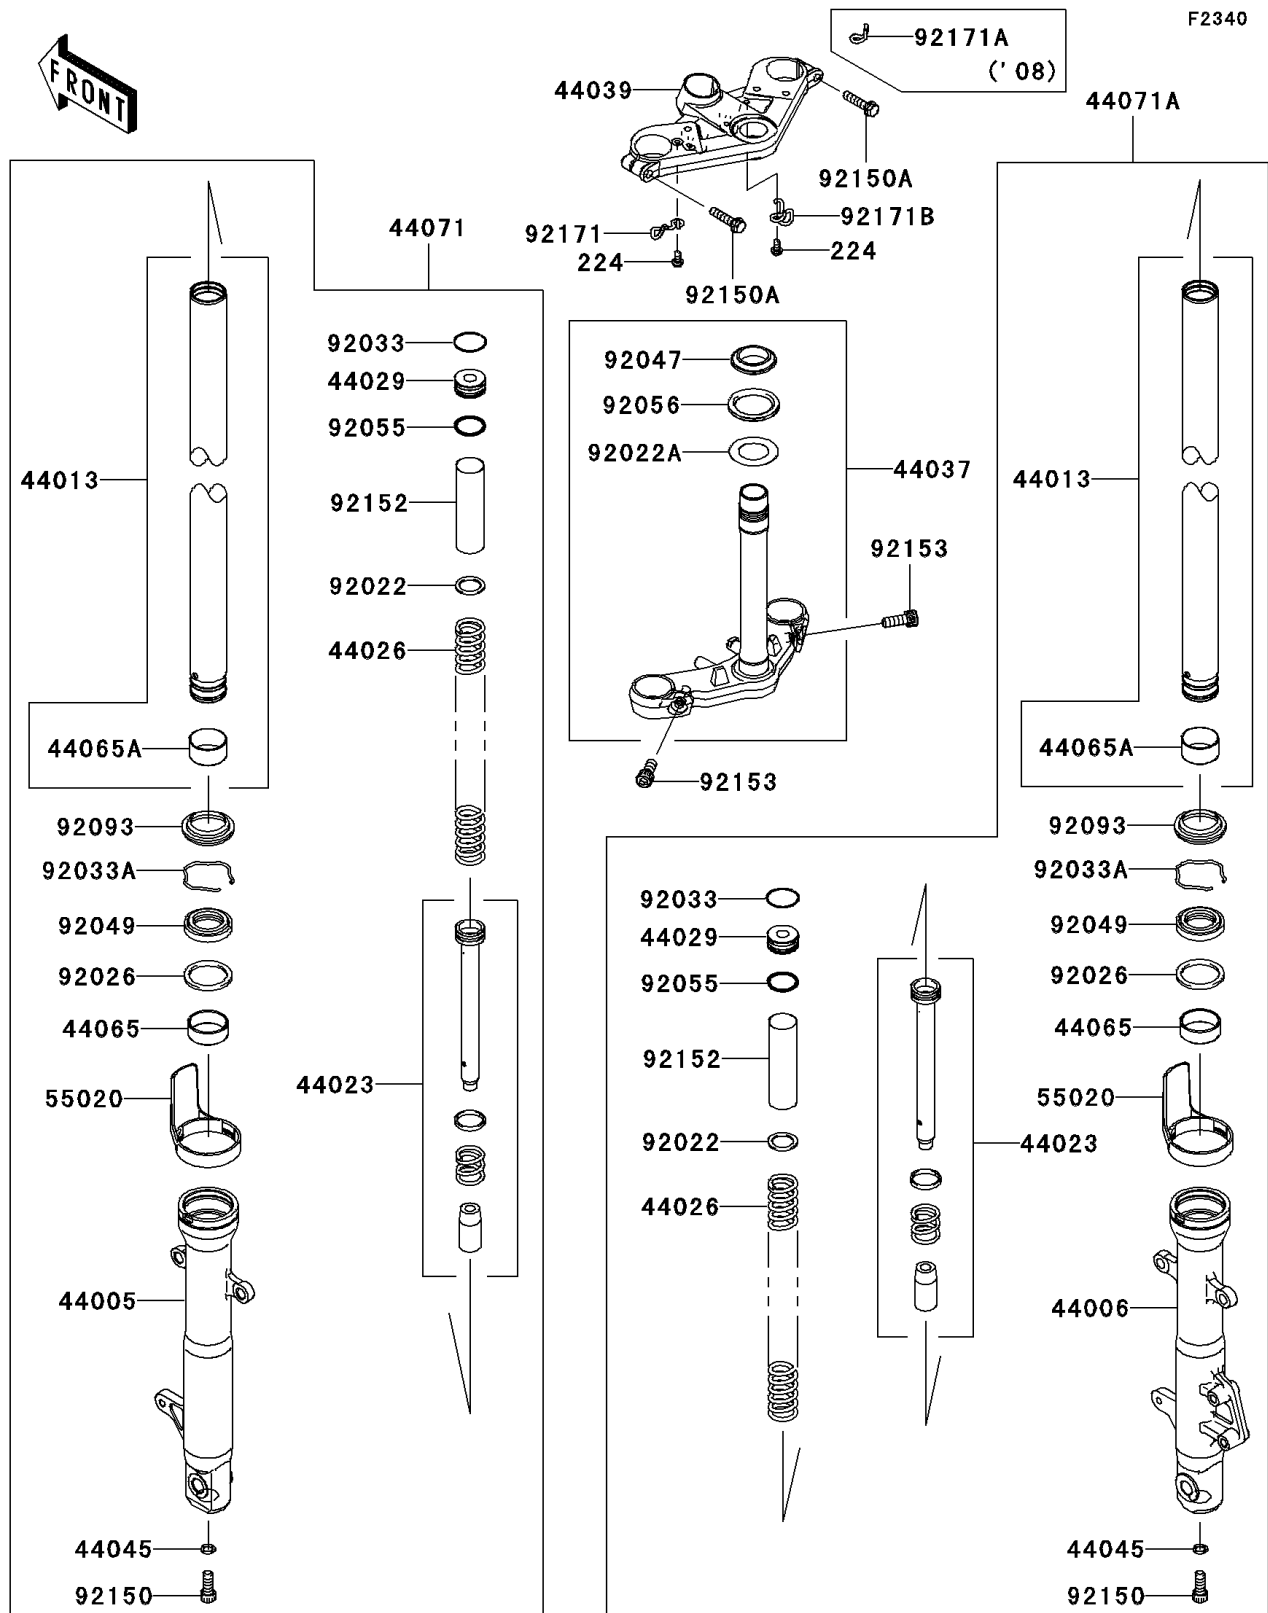

2008 Ninja® 250R

PARTS DIAGRAM

Front Fork

Kawasaki

Let the Good Times Roll®