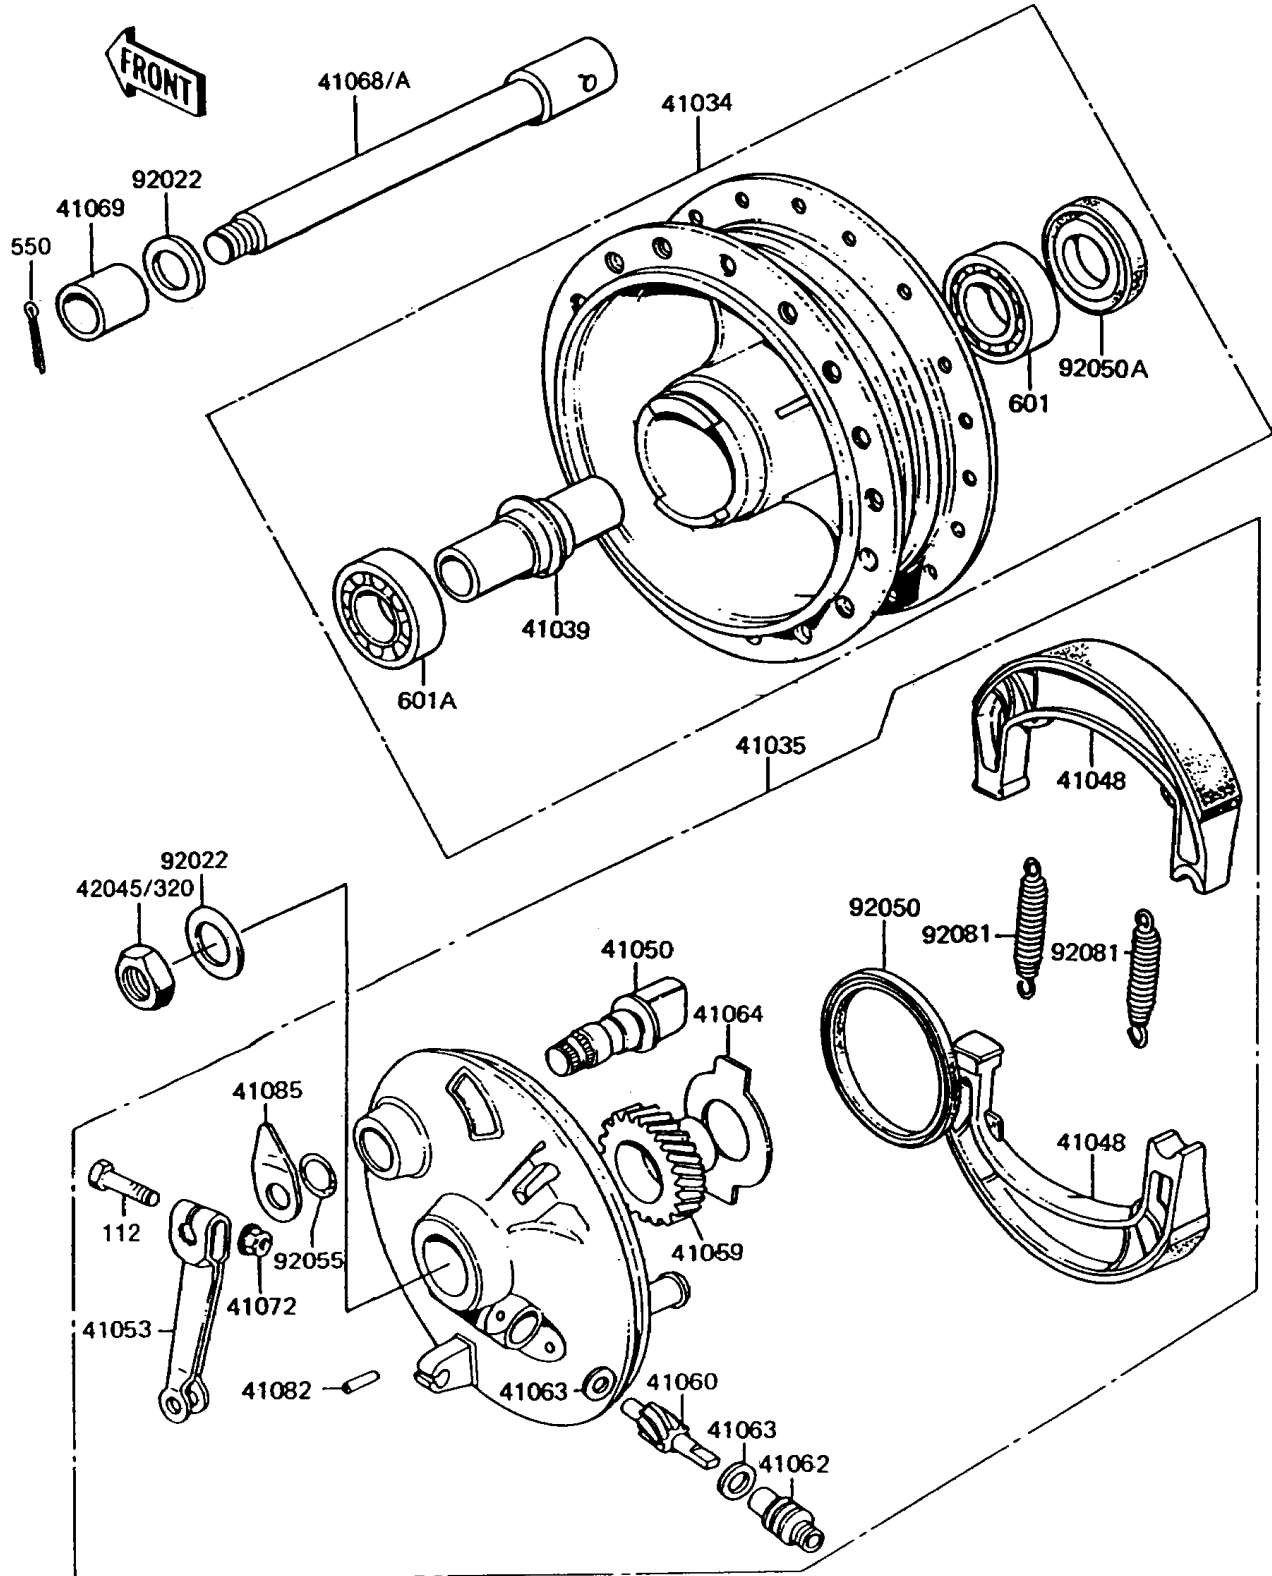

1994 KE100

PARTS DIAGRAM

Front Hub

Kawasaki

Let the Good Times Roll®

F2230

1994 KE100

PARTS LIST

Front Hub

Kawasaki

Let the Good Times Roll®

ITEM NAME

PART NUMBER

QUANTITY
