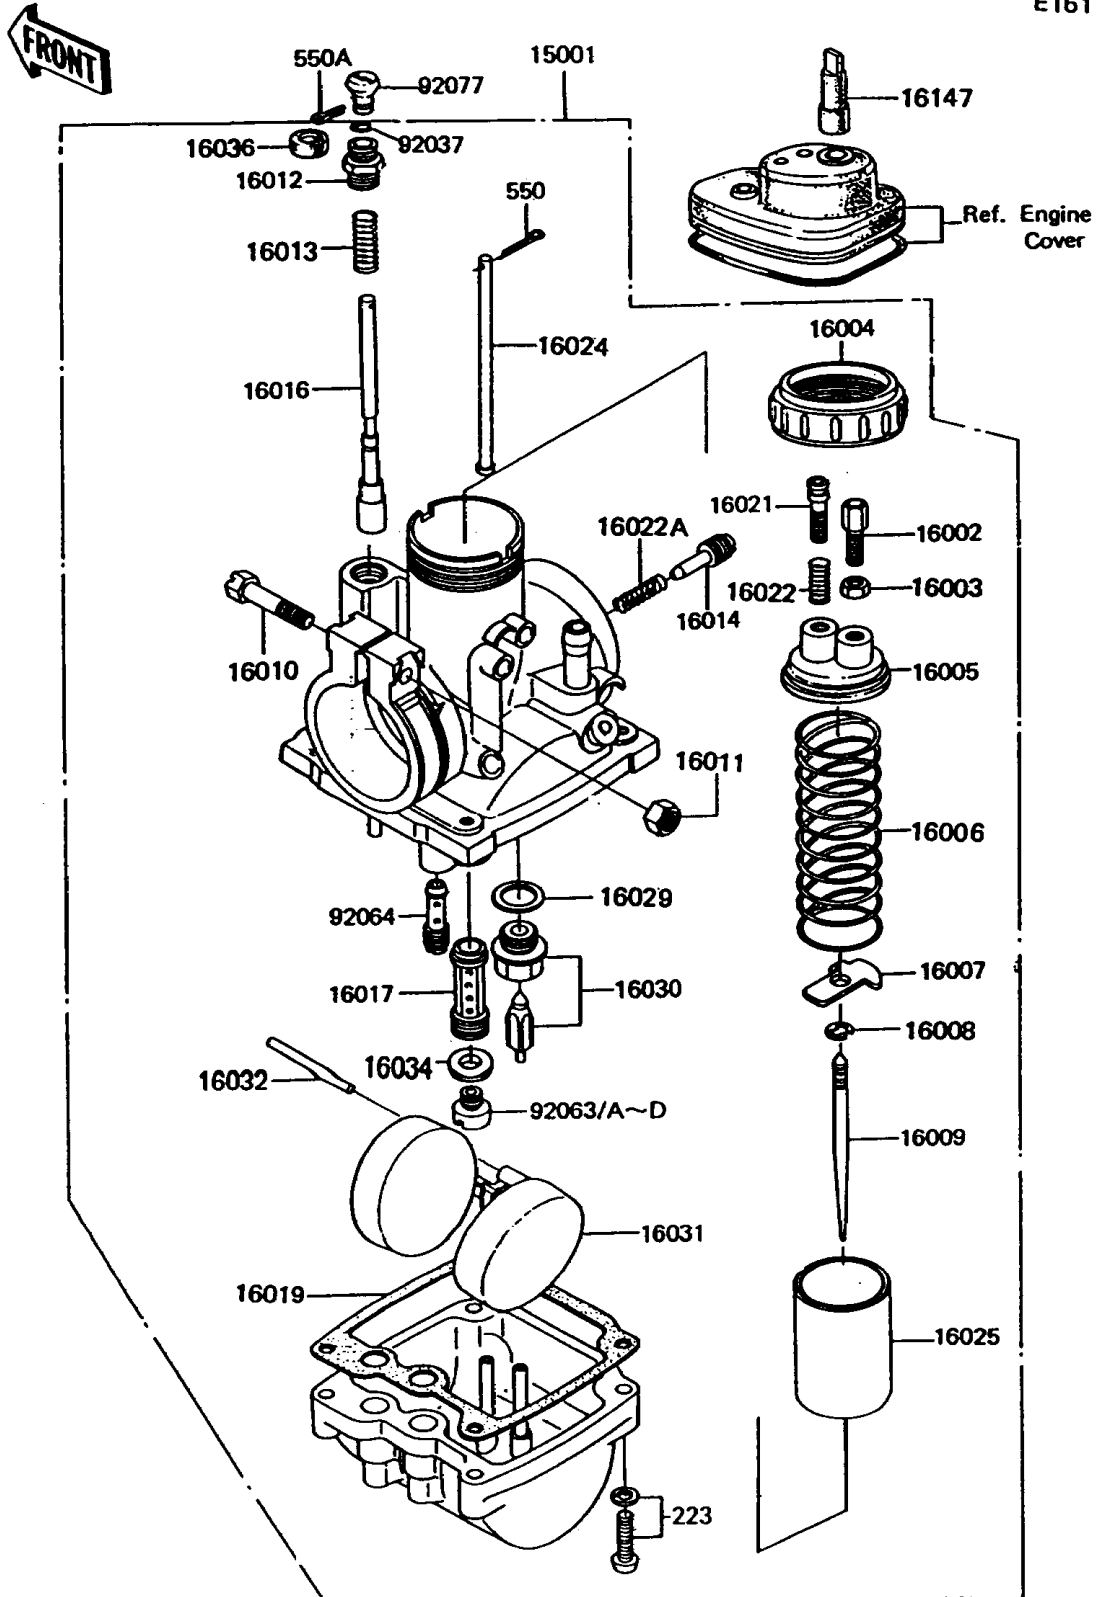

1994 KE100

PARTS DIAGRAM

Carburetor

Kawasaki

Let the Good Times Roll®

E1611/A

1994 KE100

PARTS LIST

Carburetor

Kawasaki

Let the Good Times Roll®

ITEM NAME

PART NUMBER

QUANTITY
