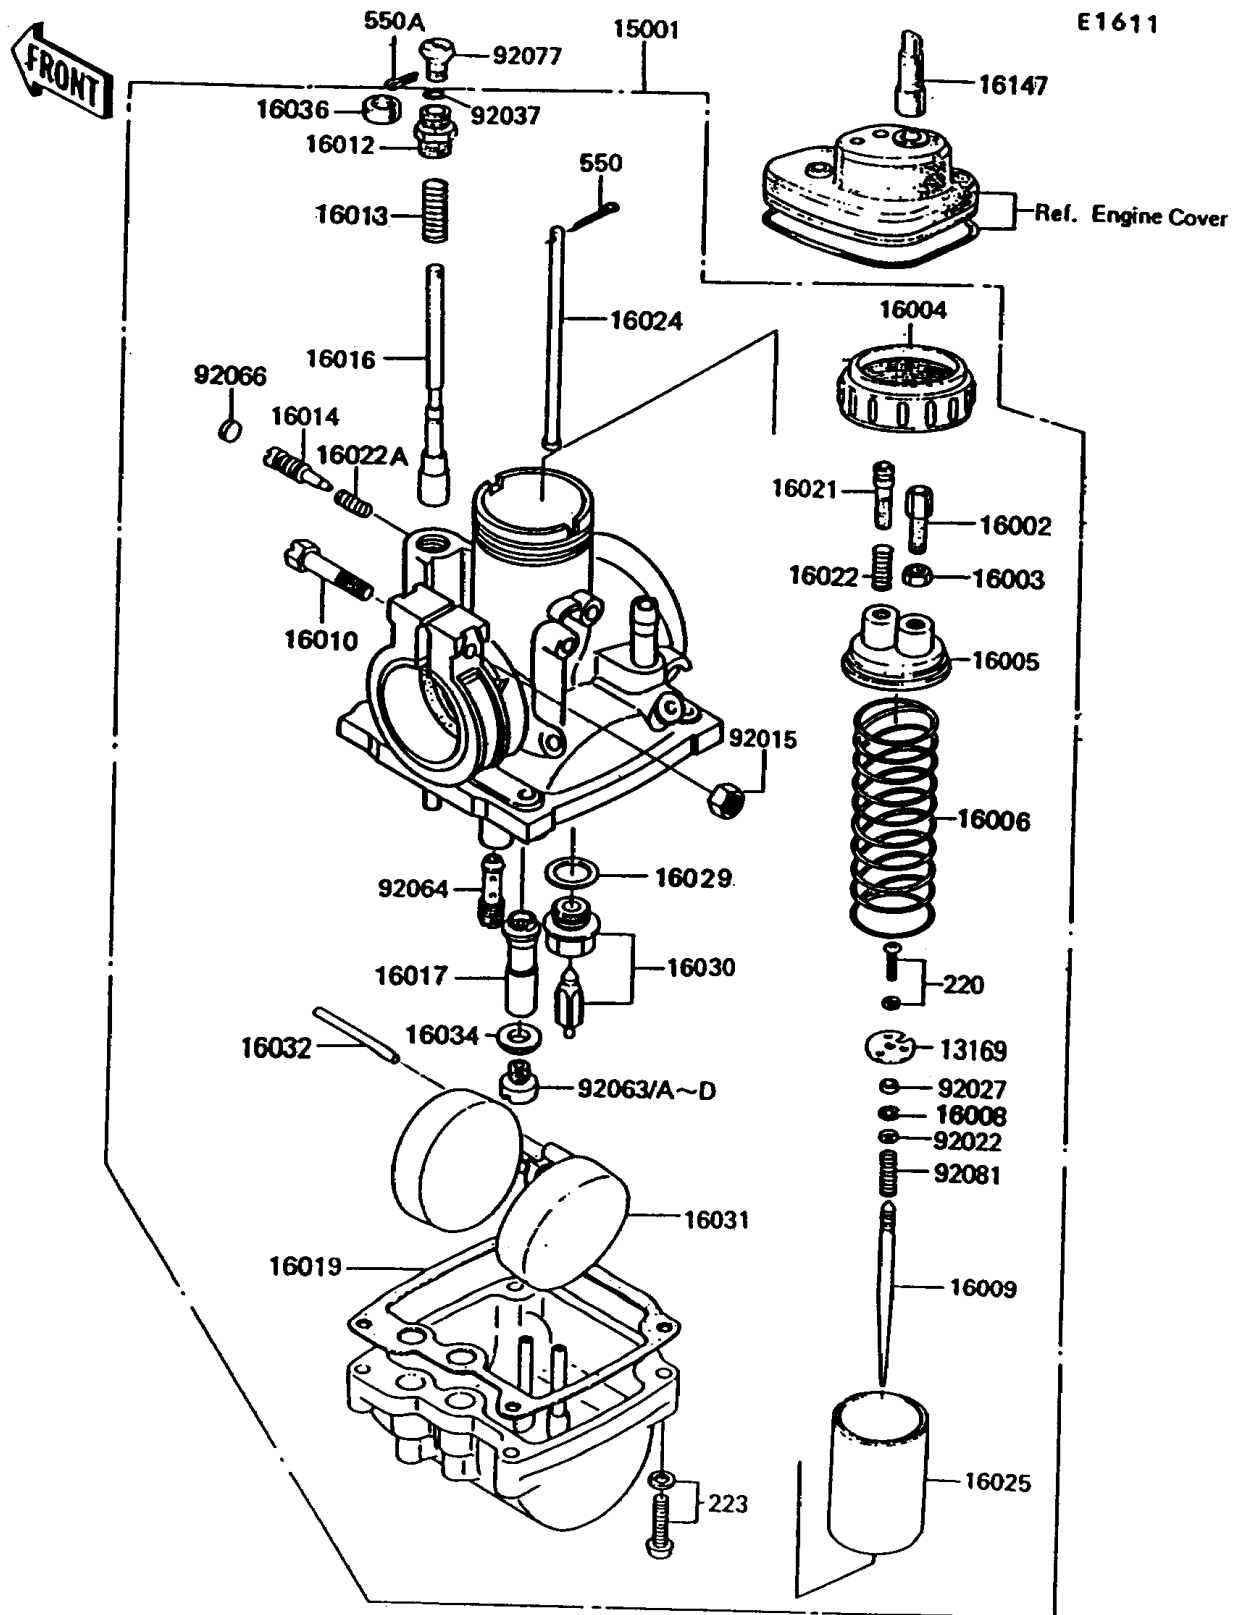

1996 KE100

PARTS DIAGRAM

Carburetor

1996 KE100

PARTS LIST

Carburetor

Kawasaki

Let the Good Times Roll®

ITEM NAME

PART NUMBER

QUANTITY
