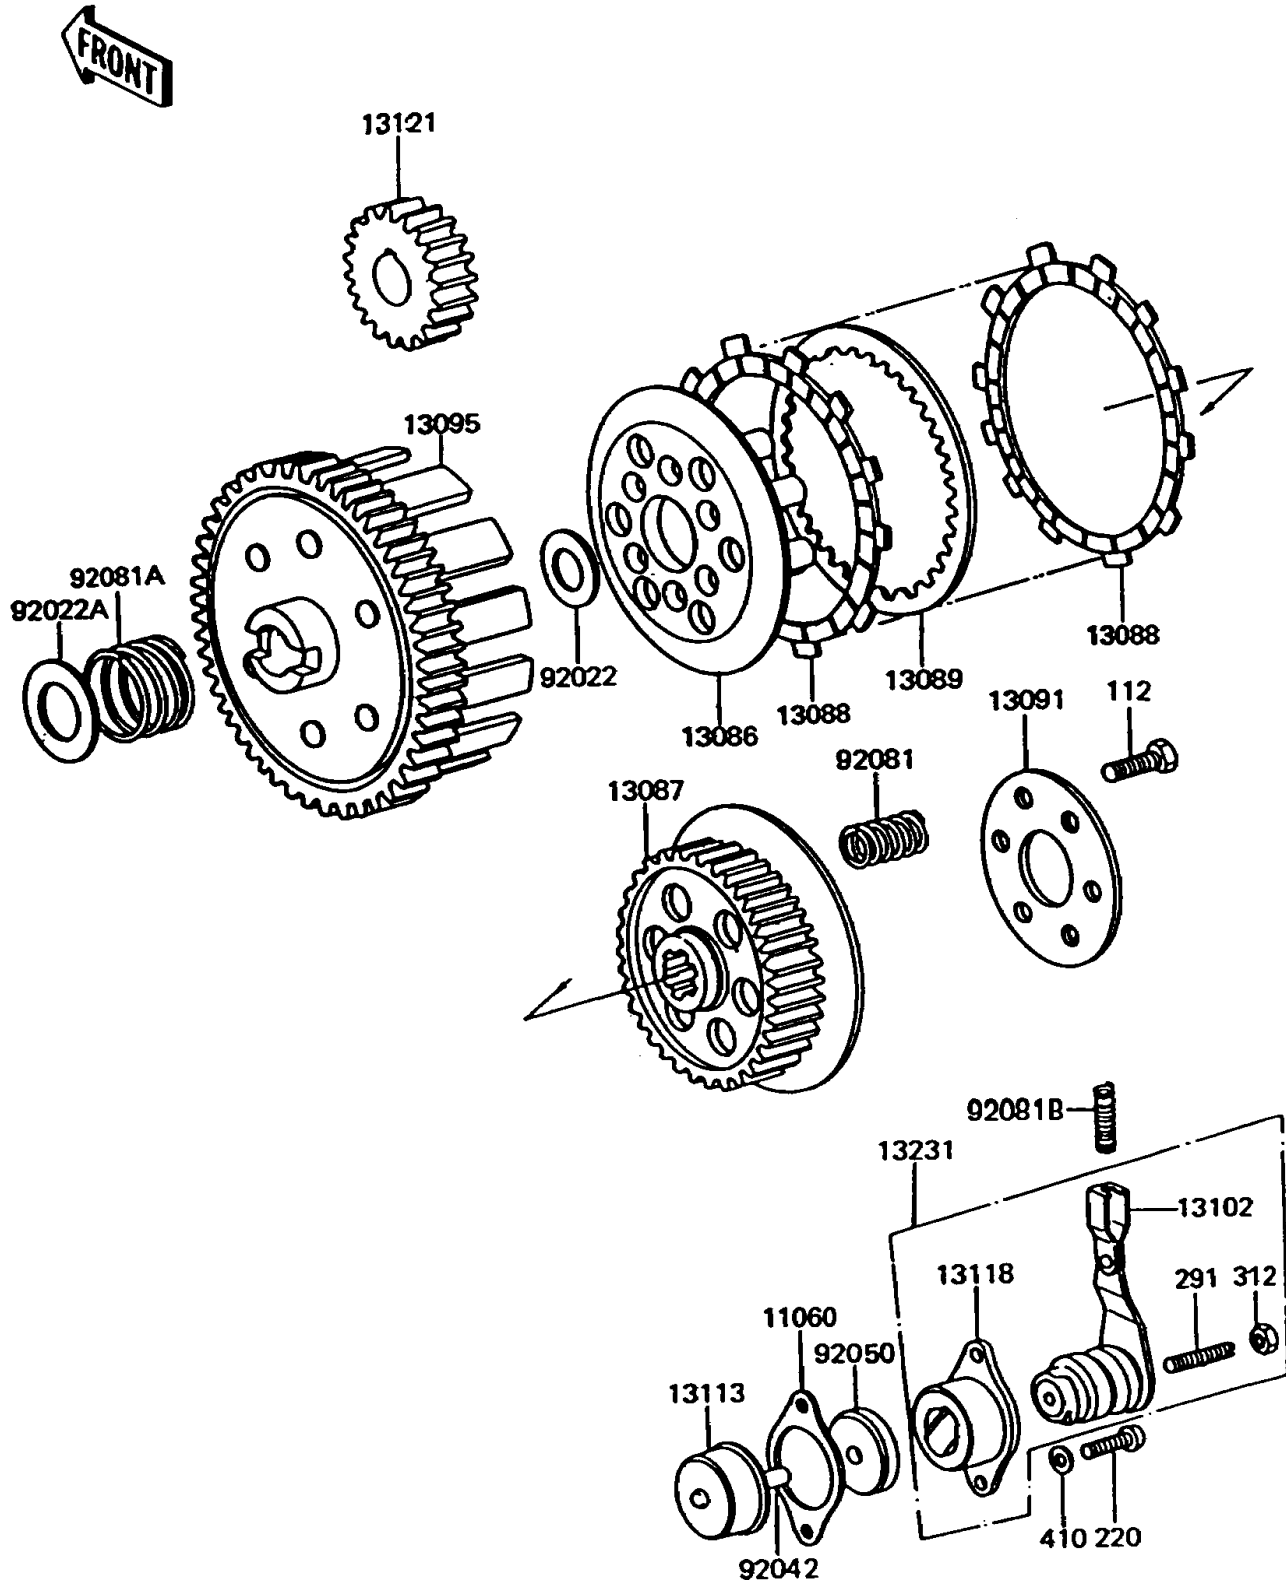

1996 KE100

PARTS DIAGRAM

Clutch

Kawasaki

Let the Good Times Roll®

E1350

1996 KE100

PARTS LIST

Clutch

Kawasaki

Let the Good Times Roll®

ITEM NAME

PART NUMBER

QUANTITY
