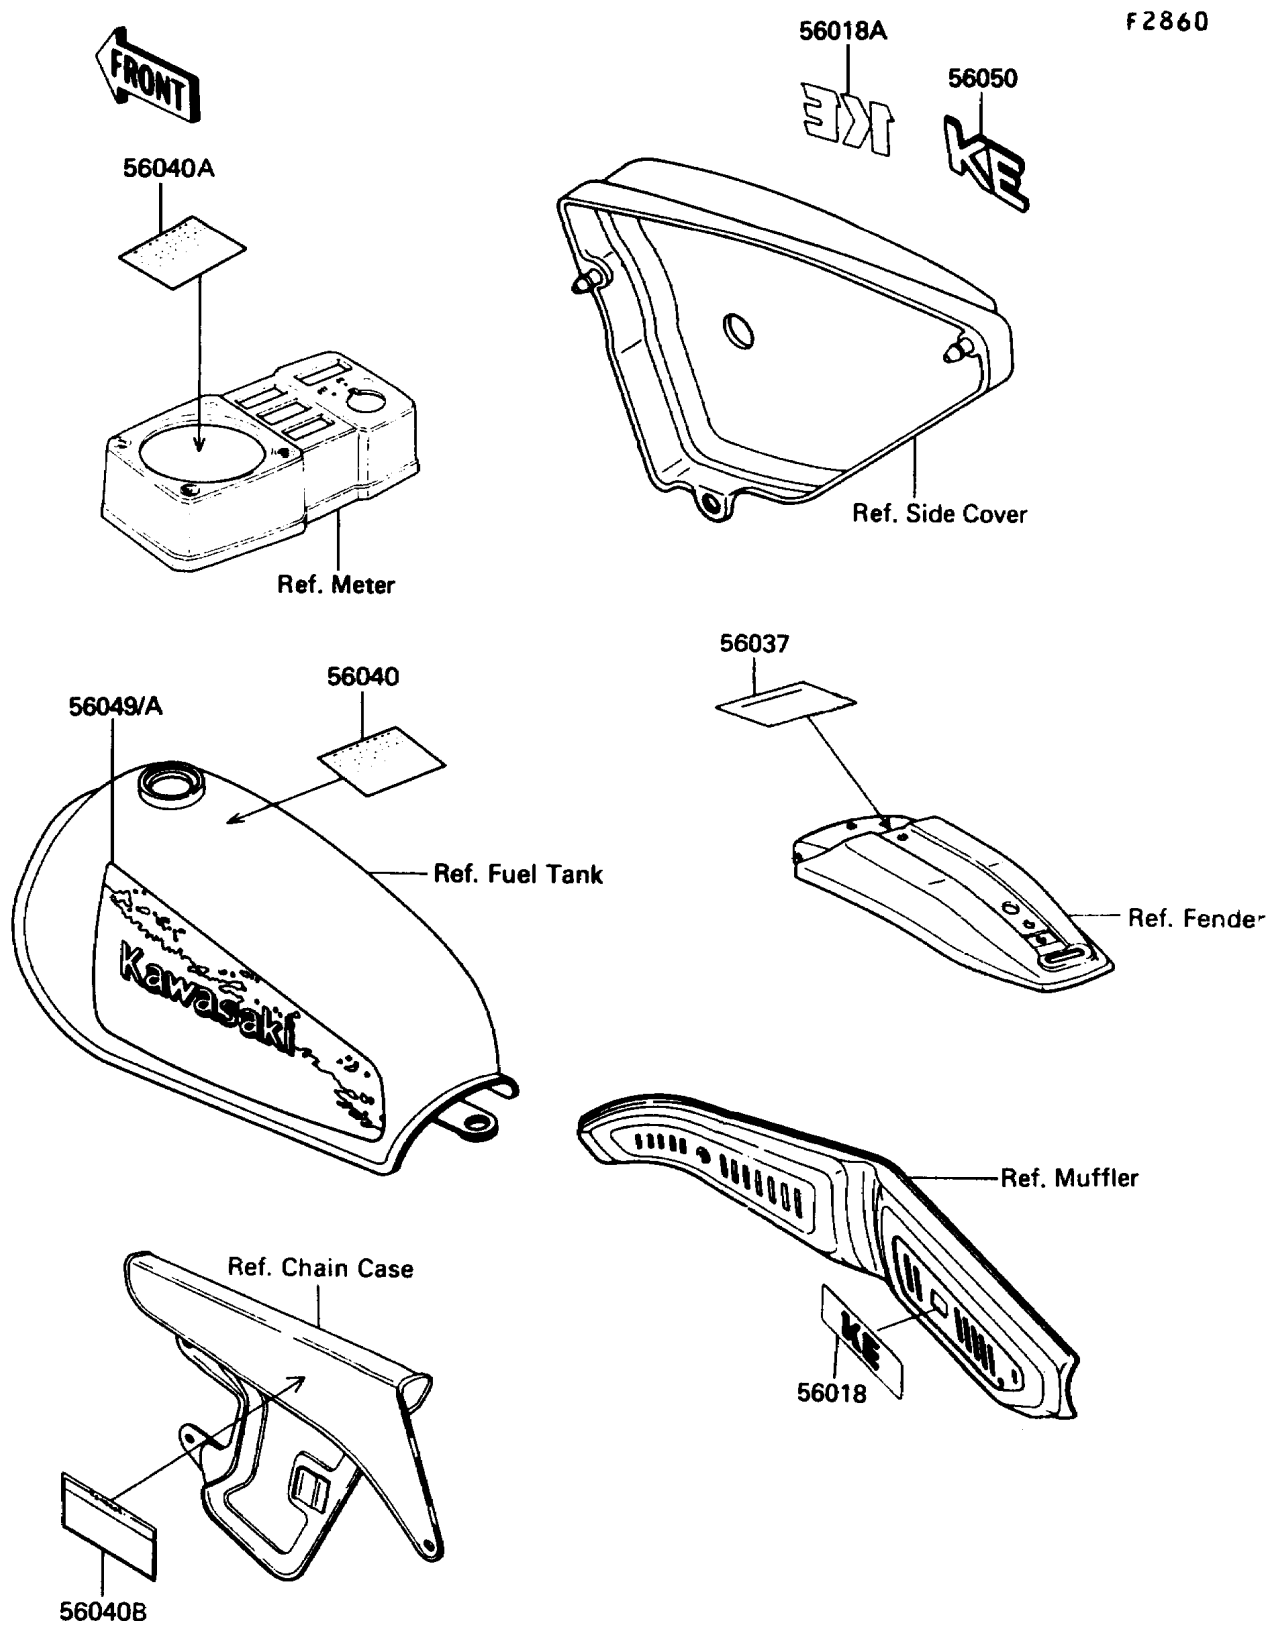

1990 KE100

PARTS DIAGRAM

Label

1990 KE100

PARTS LIST

Label

ITEM NAME	PART NUMBER	QUANTITY
MARK,MUFFLER COVER (Ref # 56018)	56018-1322	1
LABEL-SPECIFICATION,TIRE&LOAD (Ref # 56037)	56037-1154	1
LABEL-WARNING,BREAK IN CAUTION (Ref # 56040)	56040-1008	1
LABEL-WARNING,BREAK IN CAUTION (Ref # 56040A)	56040-1010	1
LABEL-WARNING,SIDE STAND (Ref # 56040B)	56040-1012	1
PATTERN,FUEL TANK,LH (Ref # 56049)	56049-1788	1
PATTERN,FUEL TANK,RH (Ref # 56049A)	56049-1789	1
MARK,SIDE COVER,KE (Ref # 56050)	56050-1584	1