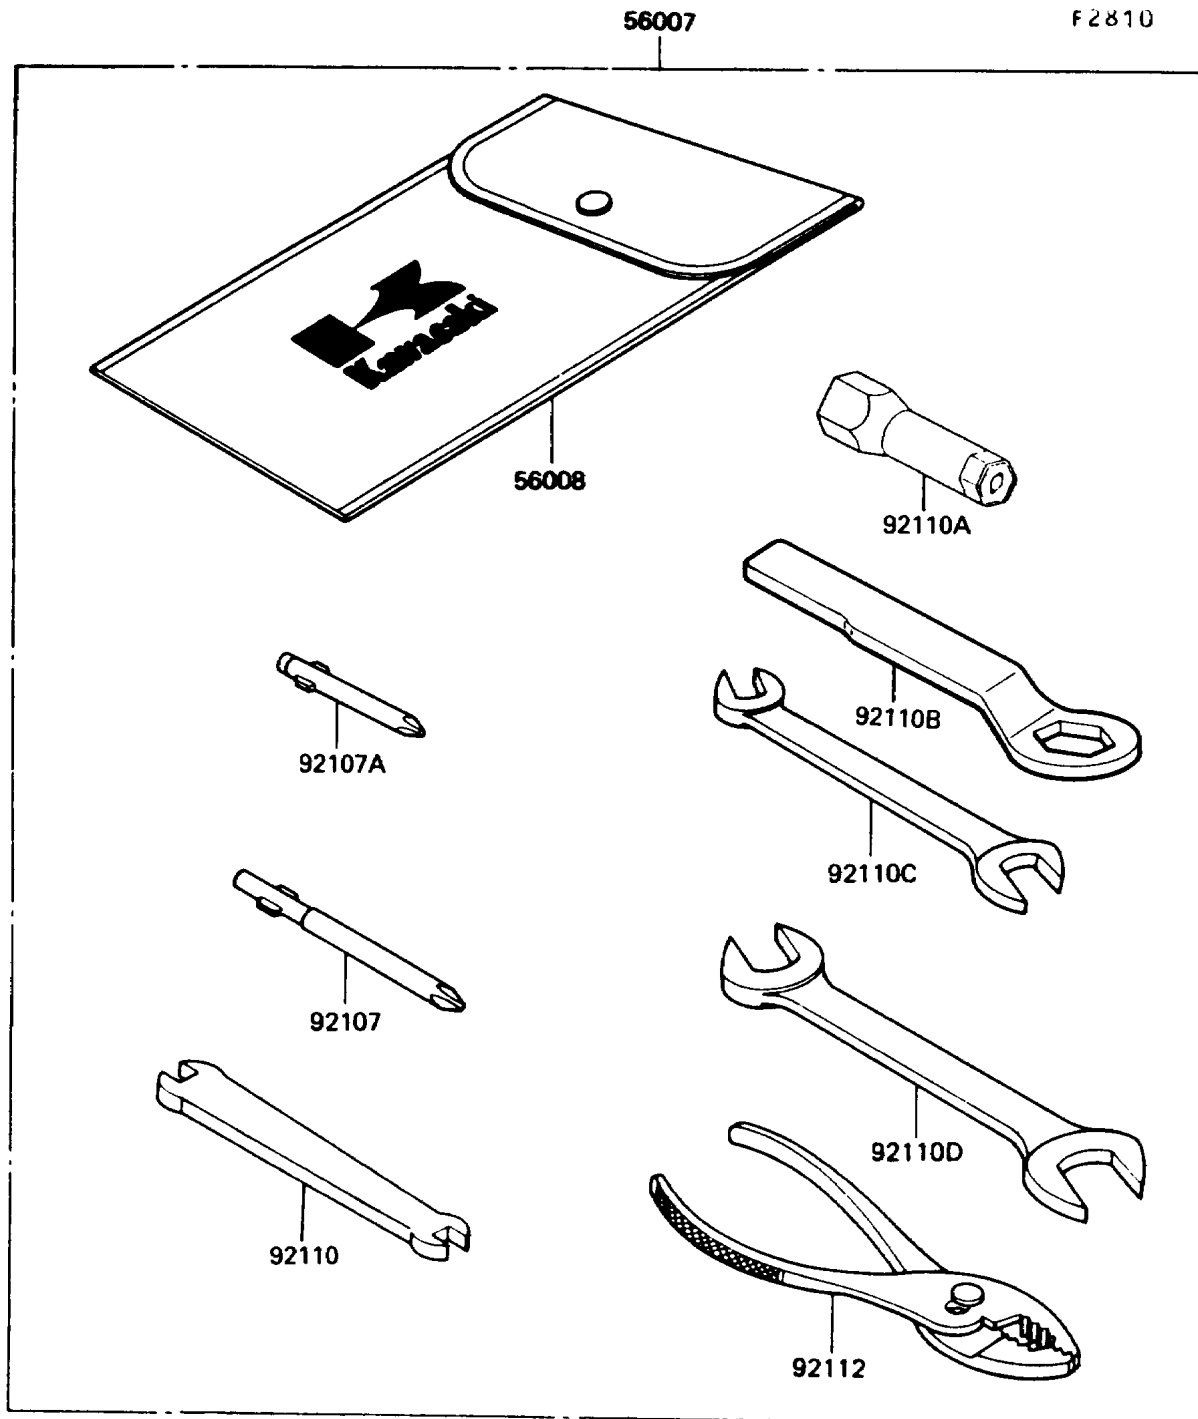

1990 KE100

PARTS DIAGRAM

Tool

1990 KE100

PARTS LIST

Tool

| ITEM NAME | PART NUMBER | QUANTITY |
|--|-------------|----------|
| TOOLKIT (Ref # 56007) | 56007-1280 | 1 |
| BAG,TOOL (Ref # 56008) | 56008-1007 | 1 |
| GASKET-LIQUID,TUBE,100G,SILVER (Ref # 92104) | 92104-002 | 1 |
| TOOL-DRIVER,#3PHILLIPS (Ref # 92107) | 92107-005 | 1 |
| TOOL-DRIVER,#2PHILLIPS (Ref # 92107A) | 92107-1053 | 1 |
| TOOL-WRENCH,SPOKE,5.1X5.8 (Ref # 92110) | 92110-1044 | 1 |
| TOOL-WRENCH,BOX,21MM (Ref # 92110A) | 92110-1113 | 1 |
| TOOL-WRENCH,BOX END,22MM (Ref # 92110B) | 92110-1148 | 1 |
| TOOL-WRENCH,OPEN END,10X12 (Ref # 92110C) | 92110-1152 | 1 |
| TOOL-WRENCH,OPEN END,14X17 (Ref # 92110D) | 92110-1153 | 1 |
| TOOL-PLIERS (Ref # 92112) | 92112-003 | 1 |