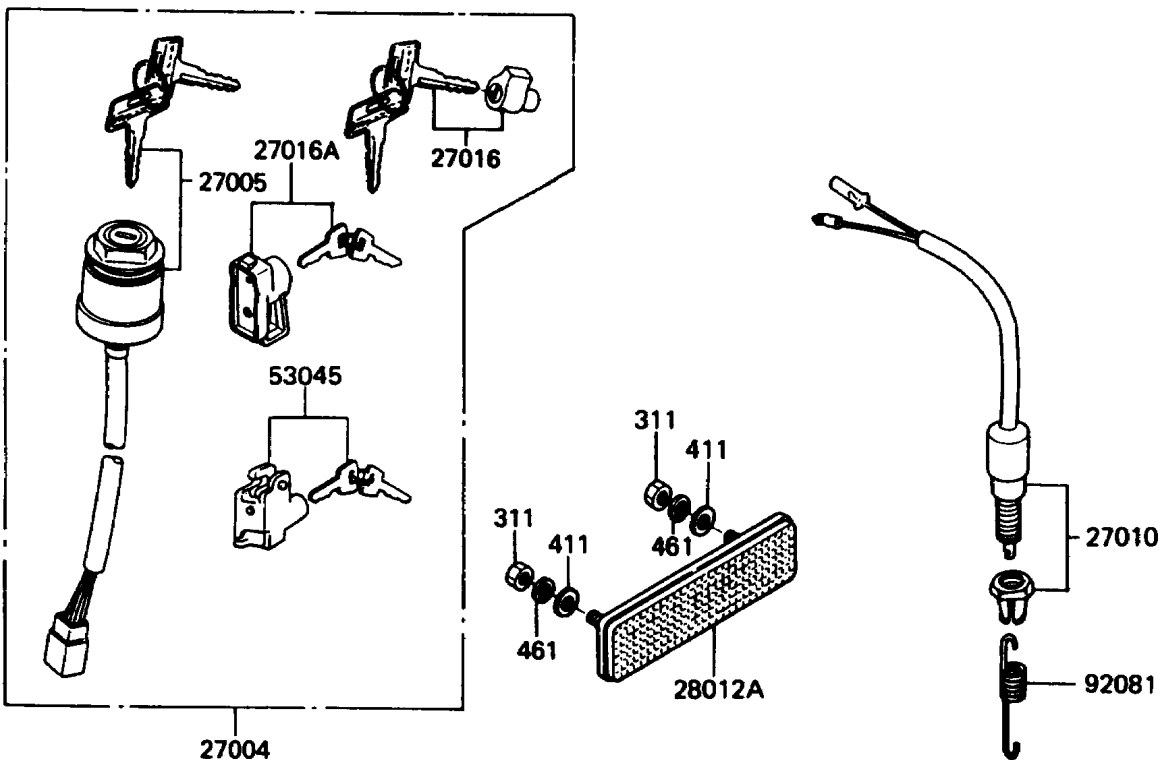

1989 KE100

PARTS DIAGRAM

Ignition Switch

F2770-0077

1989 KE100

PARTS LIST

Ignition Switch

Kawasaki

Let the Good Times Roll®

ITEM NAME

PART NUMBER

QUANTITY
