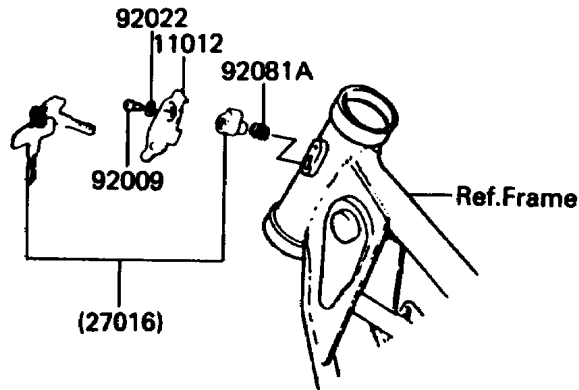

1989 KE100

PARTS DIAGRAM

Ignition Switch

F2770-0077

1989 KE100

PARTS LIST

Ignition Switch

Kawasaki

Let the Good Times Roll®

ITEM NAME

PART NUMBER

QUANTITY
