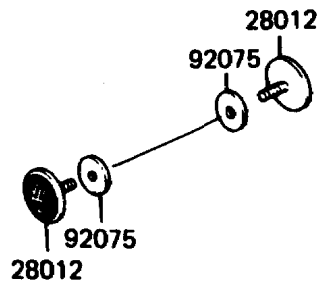

1989 KE100

PARTS DIAGRAM

Ignition Switch

F2770-0077

1989 KE100

PARTS LIST

Ignition Switch

Kawasaki

Let the Good Times Roll®

ITEM NAME

PART NUMBER

QUANTITY
