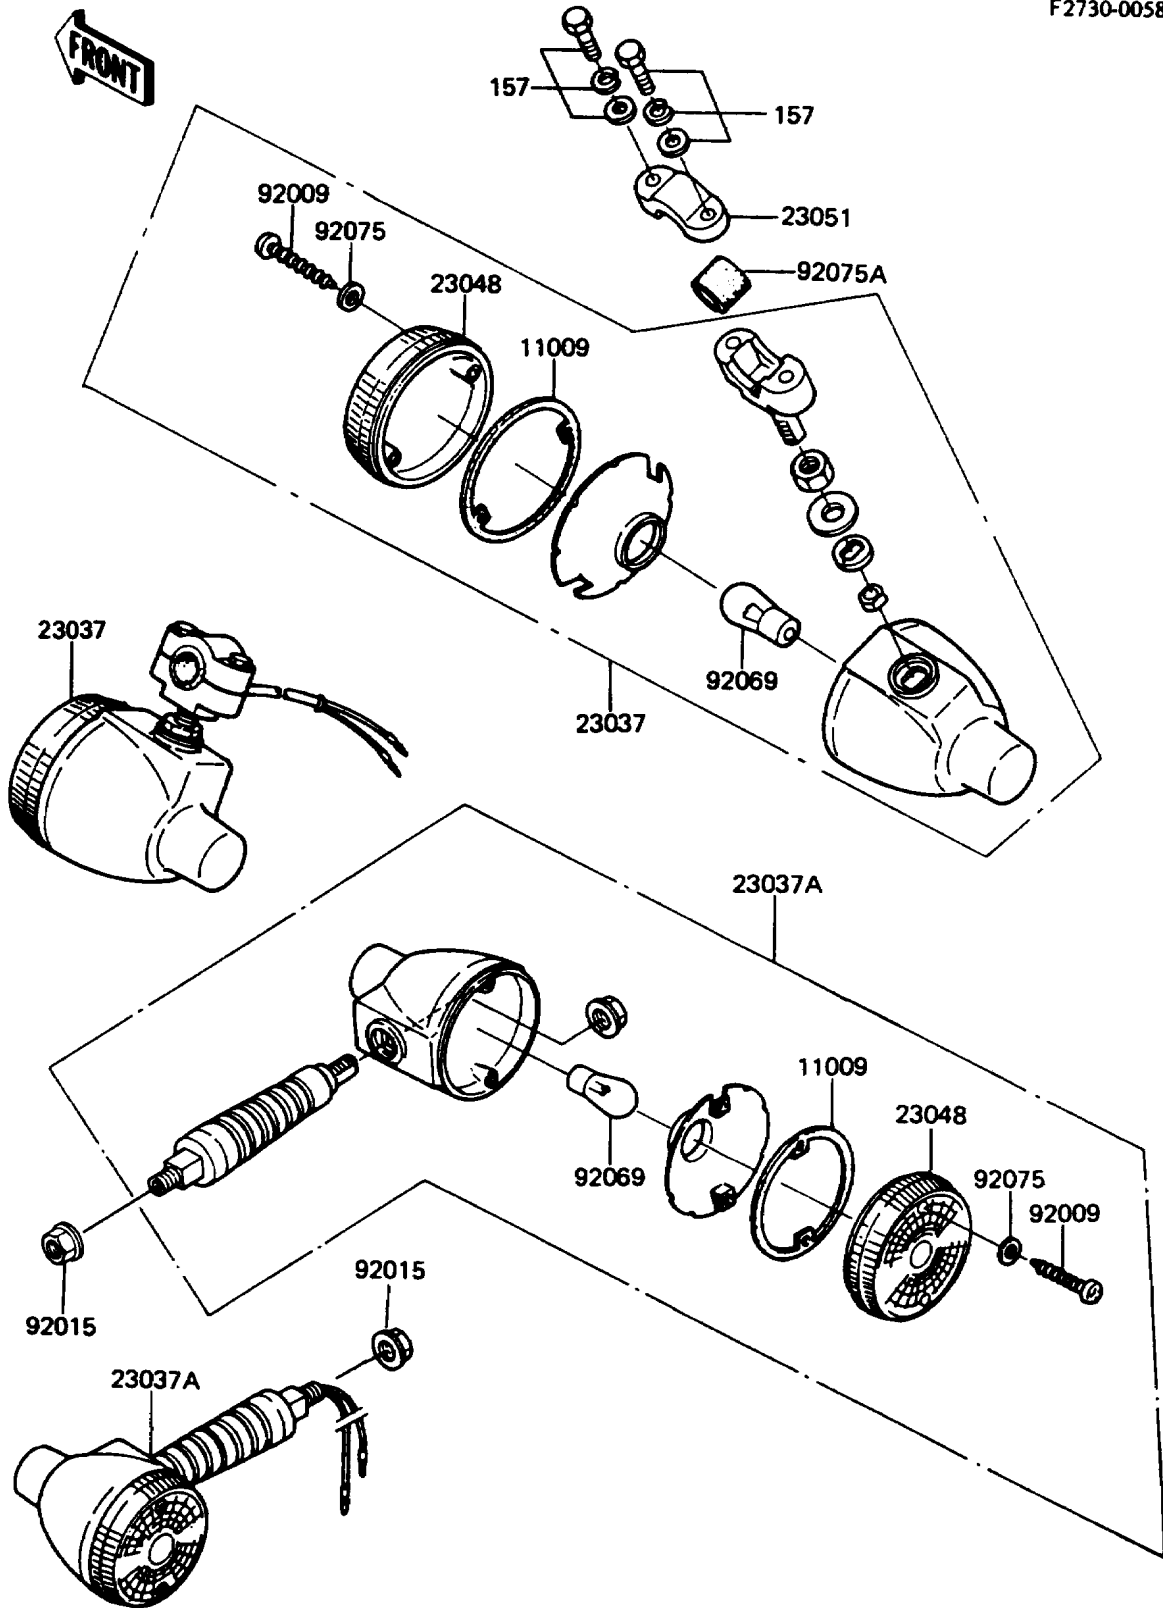

1989 KE100

PARTS DIAGRAM

Turn Signal

F2730-0058

1989 KE100

PARTS LIST

Turn Signal

ITEM NAME

PART NUMBER

QUANTITY
