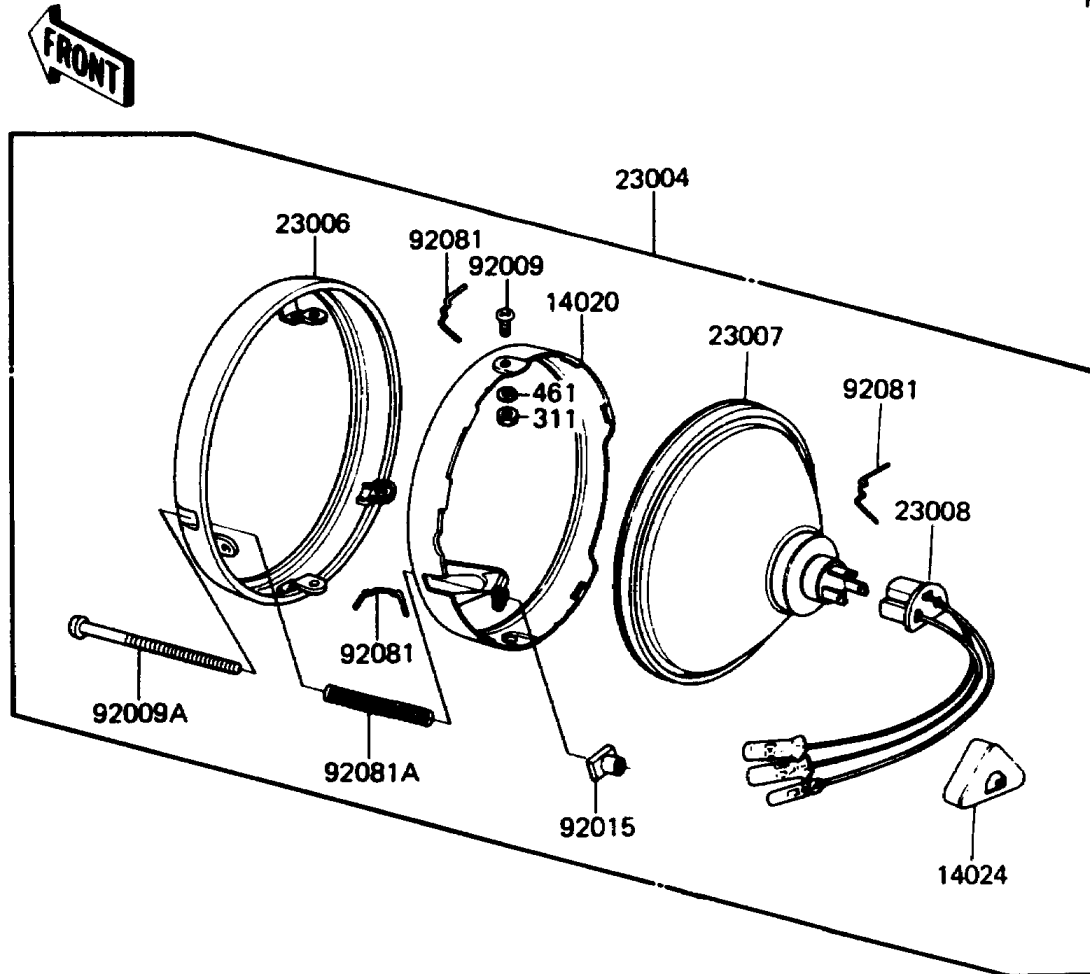

1989 KE100

PARTS DIAGRAM

Head Lamp

F2710-0076

1989 KE100

PARTS LIST

Head Lamp

ITEM NAME

PART NUMBER

QUANTITY
