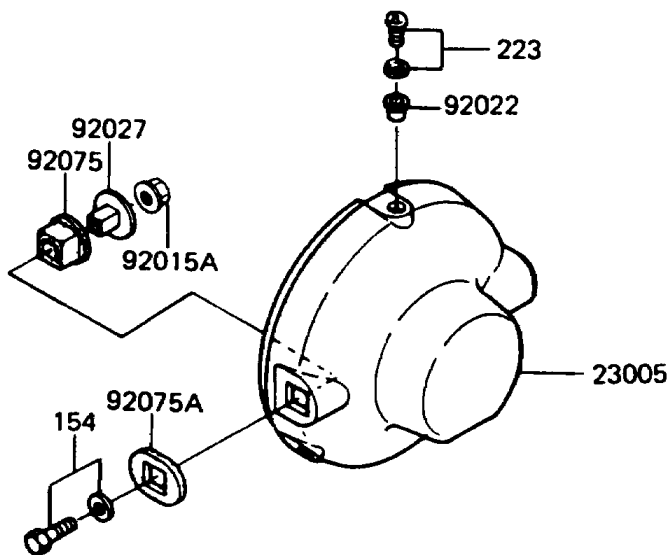

1989 KE100

PARTS DIAGRAM

Head Lamp

F2710-0076

1989 KE100

PARTS LIST

Head Lamp

ITEM NAME

PART NUMBER

QUANTITY
