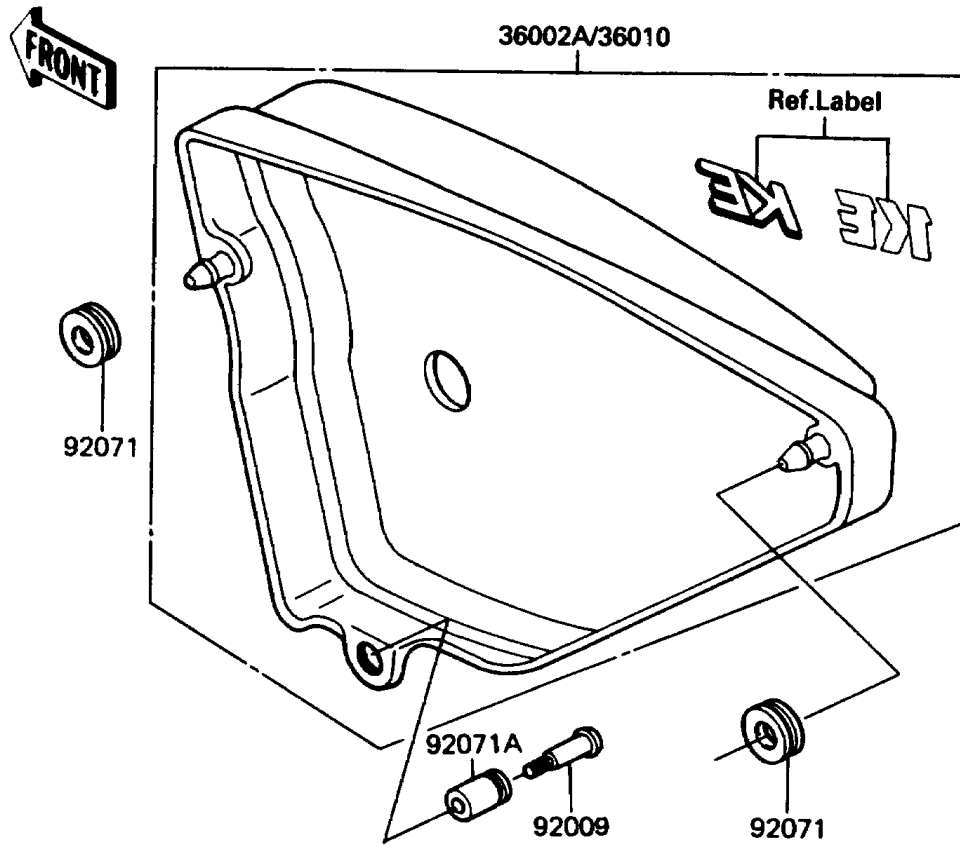

1989 KE100

PARTS DIAGRAM

Side Cover/Chain Case

F2610

1989 KE100

PARTS LIST

Side Cover/Chain Case

Kawasaki

Let the Good Times Roll®

ITEM NAME

PART NUMBER

QUANTITY
