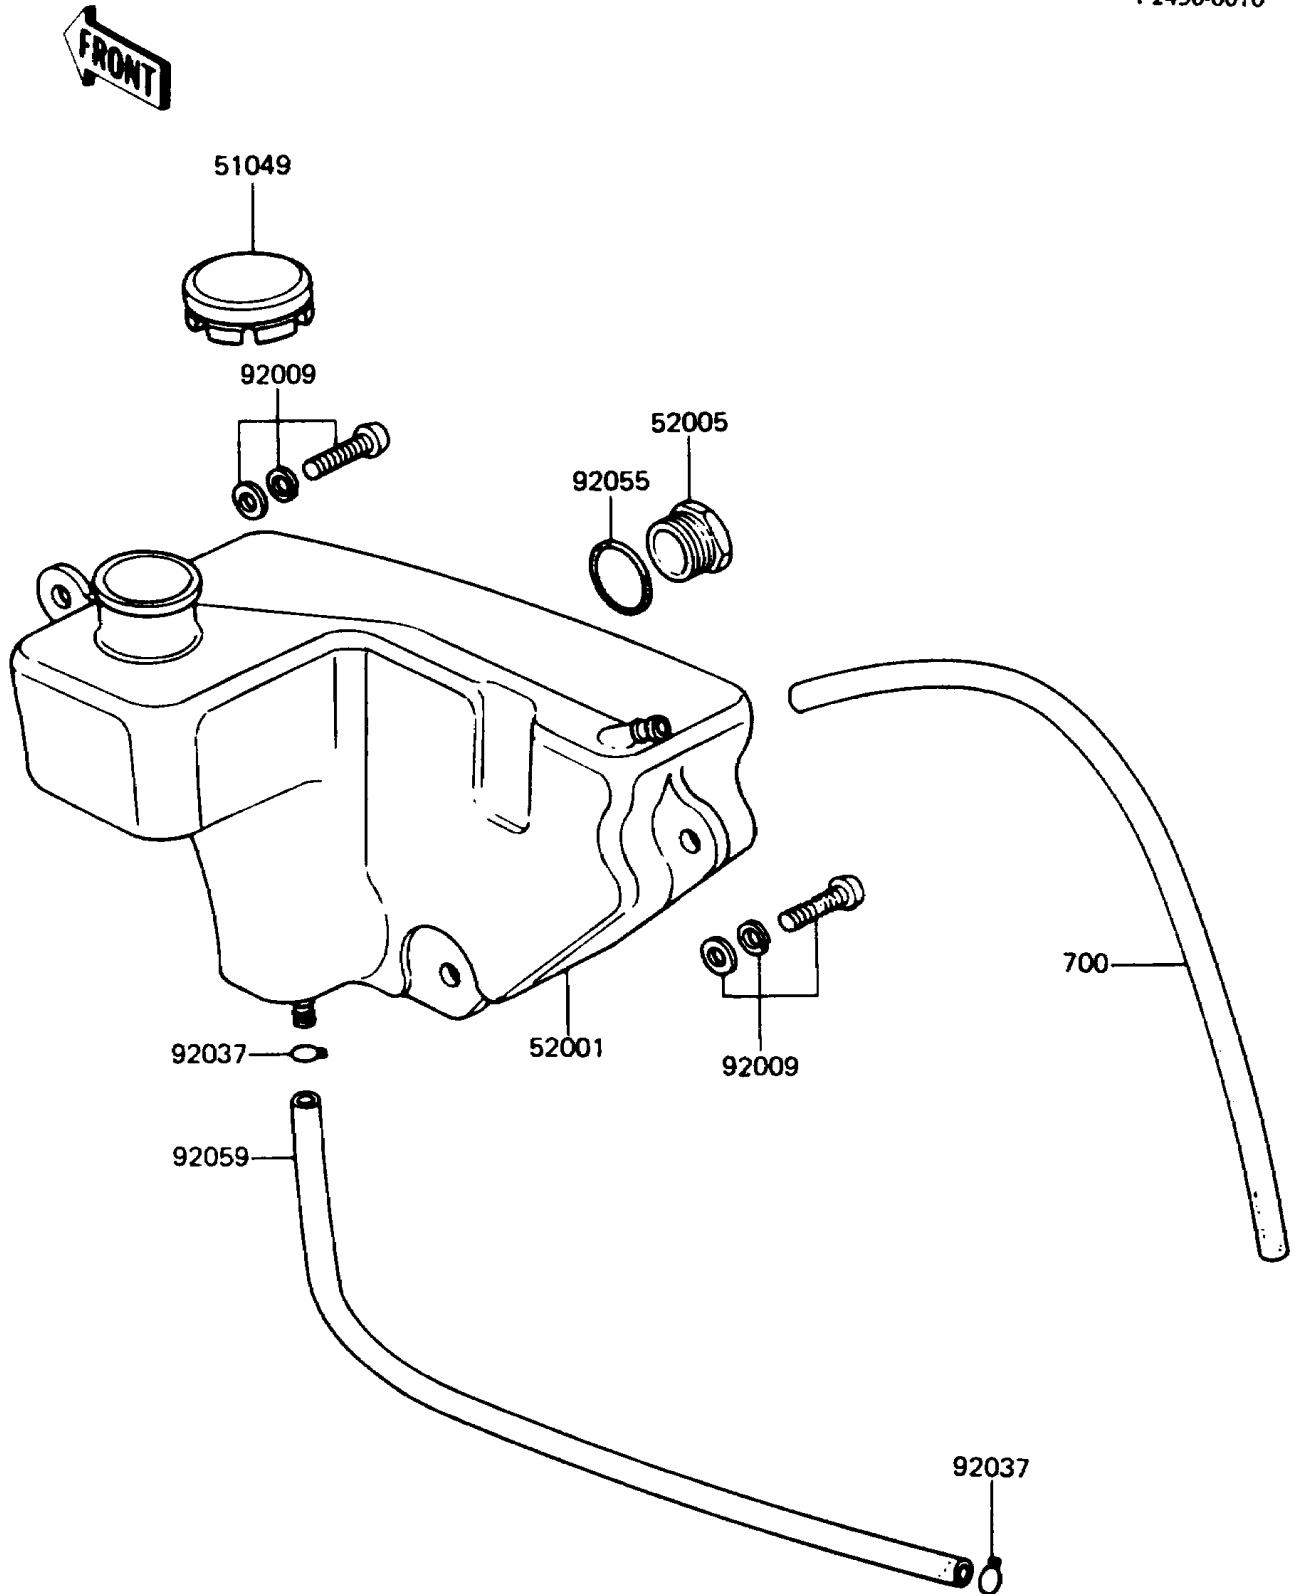

1989 KE100

PARTS DIAGRAM

Oil Tank

F2450-0010

1989 KE100

PARTS LIST

Oil Tank

Kawasaki

Let the Good Times Roll®

ITEM NAME

PART NUMBER

QUANTITY
