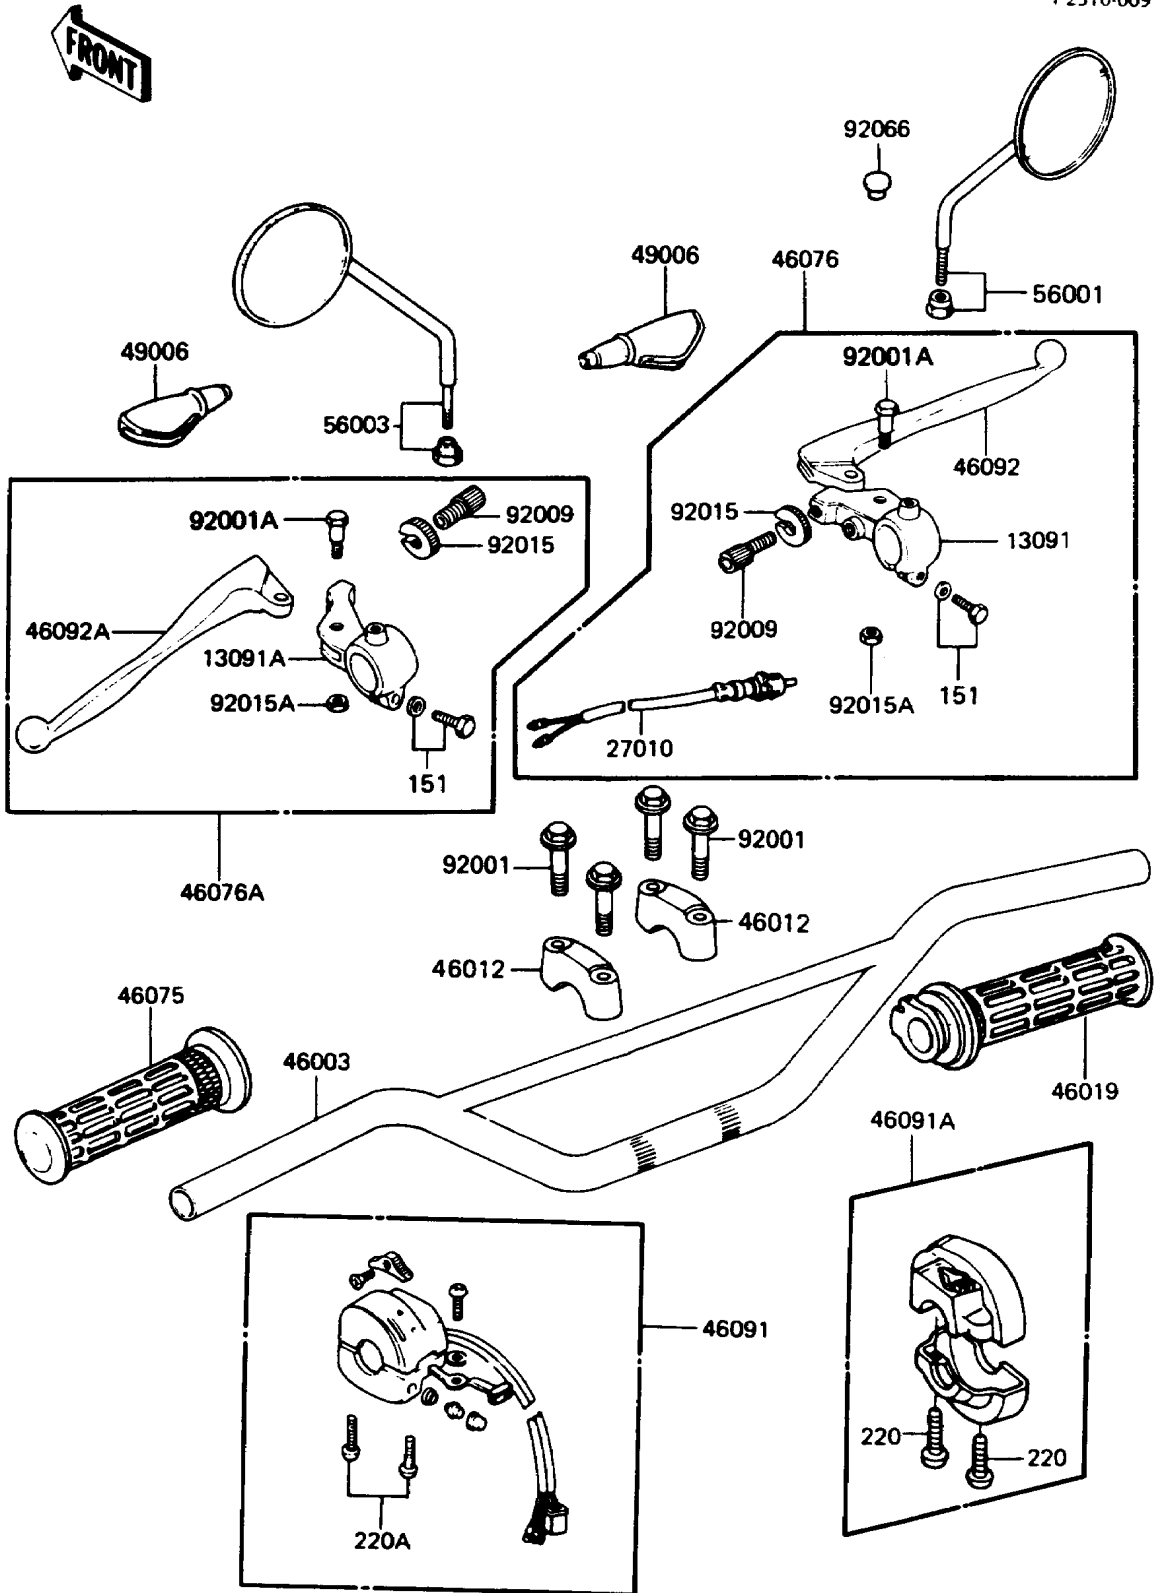

1989 KE100

PARTS DIAGRAM

Handlebar

F2310-0097

1989 KE100

PARTS LIST

Handlebar

ITEM NAME

PART NUMBER

QUANTITY
