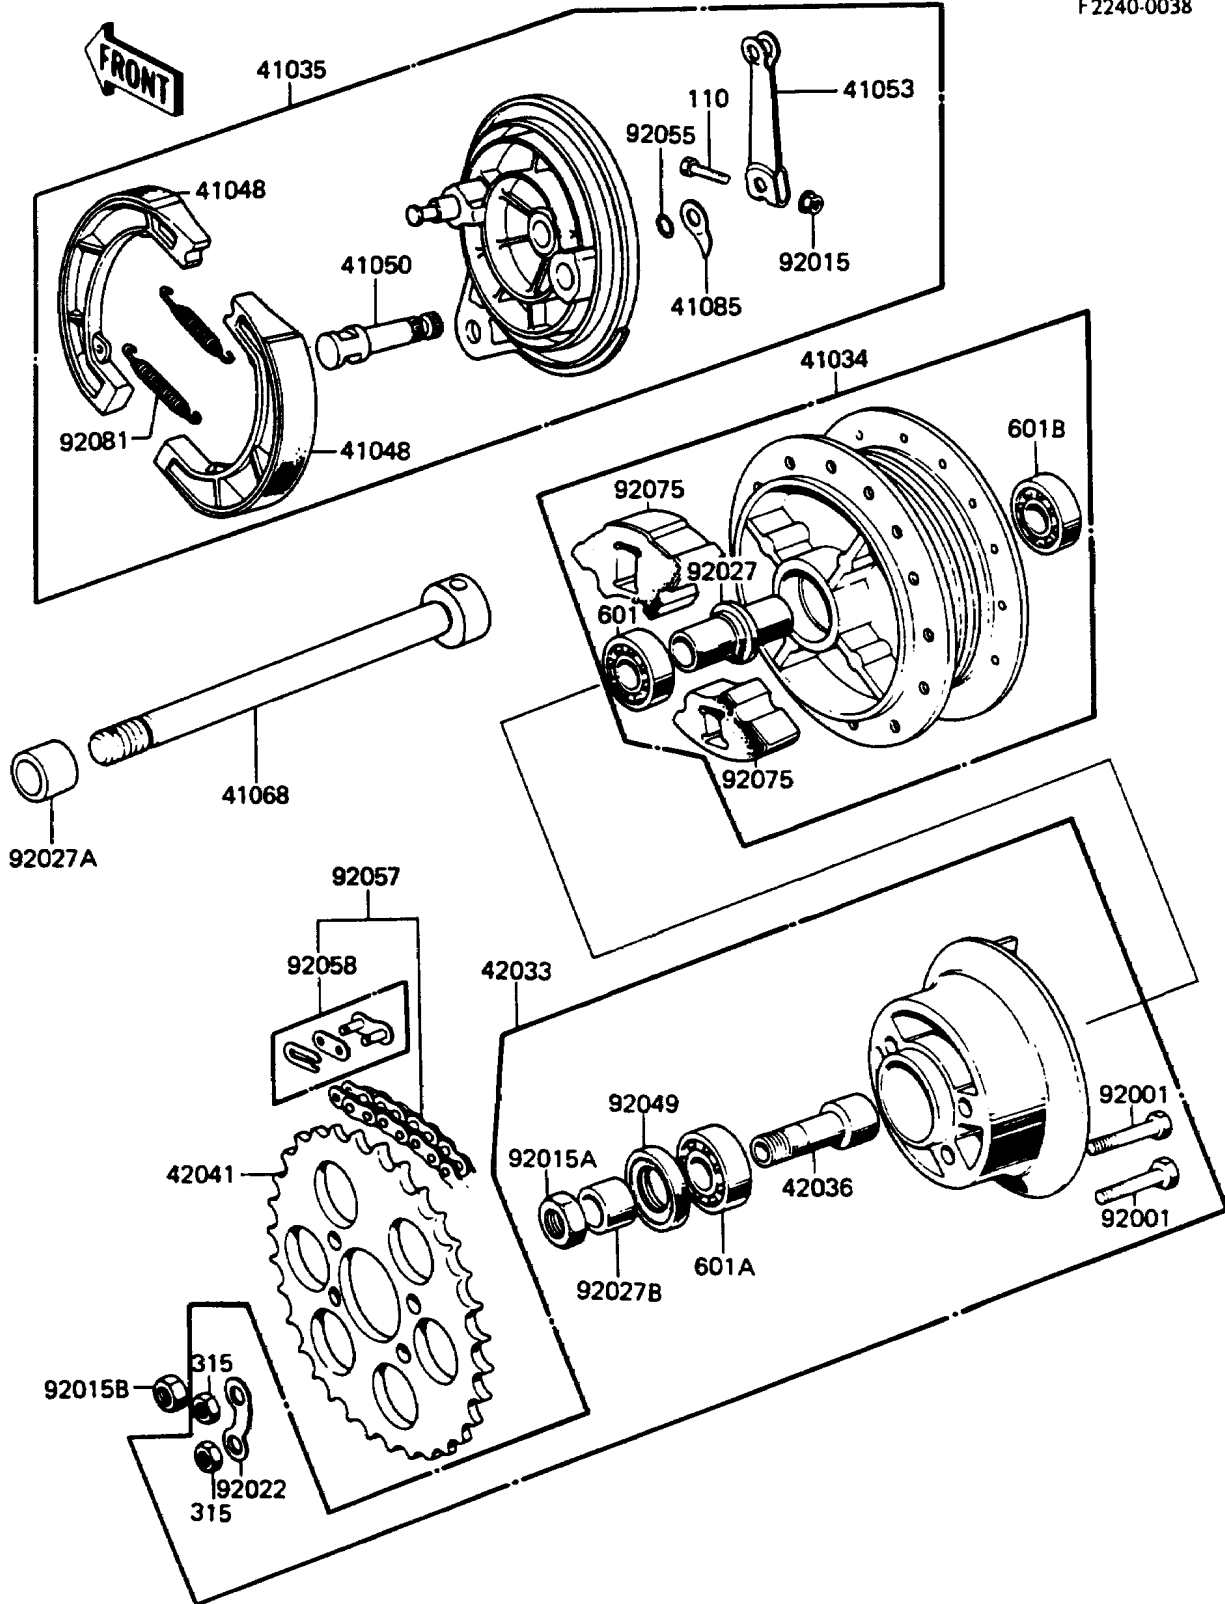

1989 KE100

PARTS DIAGRAM

Rear Hub

F2240-0038

1989 KE100

PARTS LIST

Rear Hub

ITEM NAME

PART NUMBER

QUANTITY
