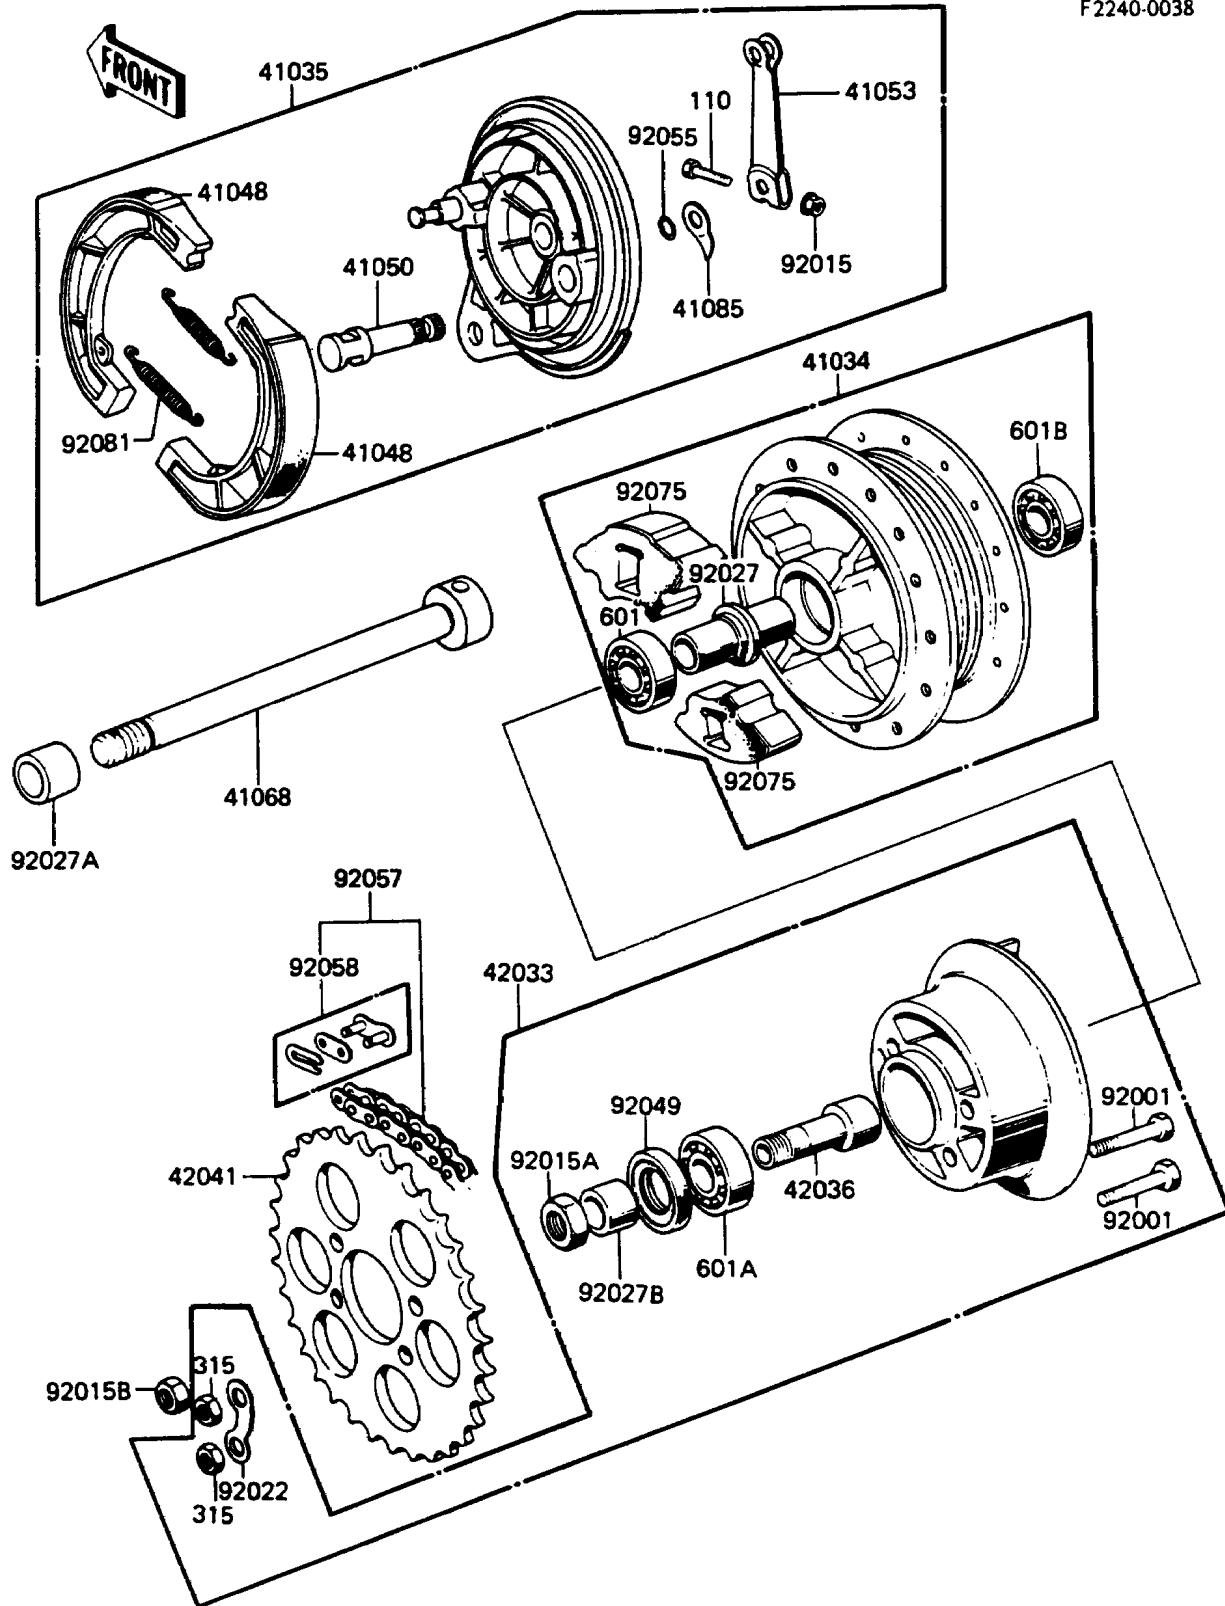

1987 KE100

PARTS DIAGRAM

Rear Hub

F2240-0038

1987 KE100

PARTS LIST

Rear Hub

ITEM NAME

PART NUMBER

QUANTITY
