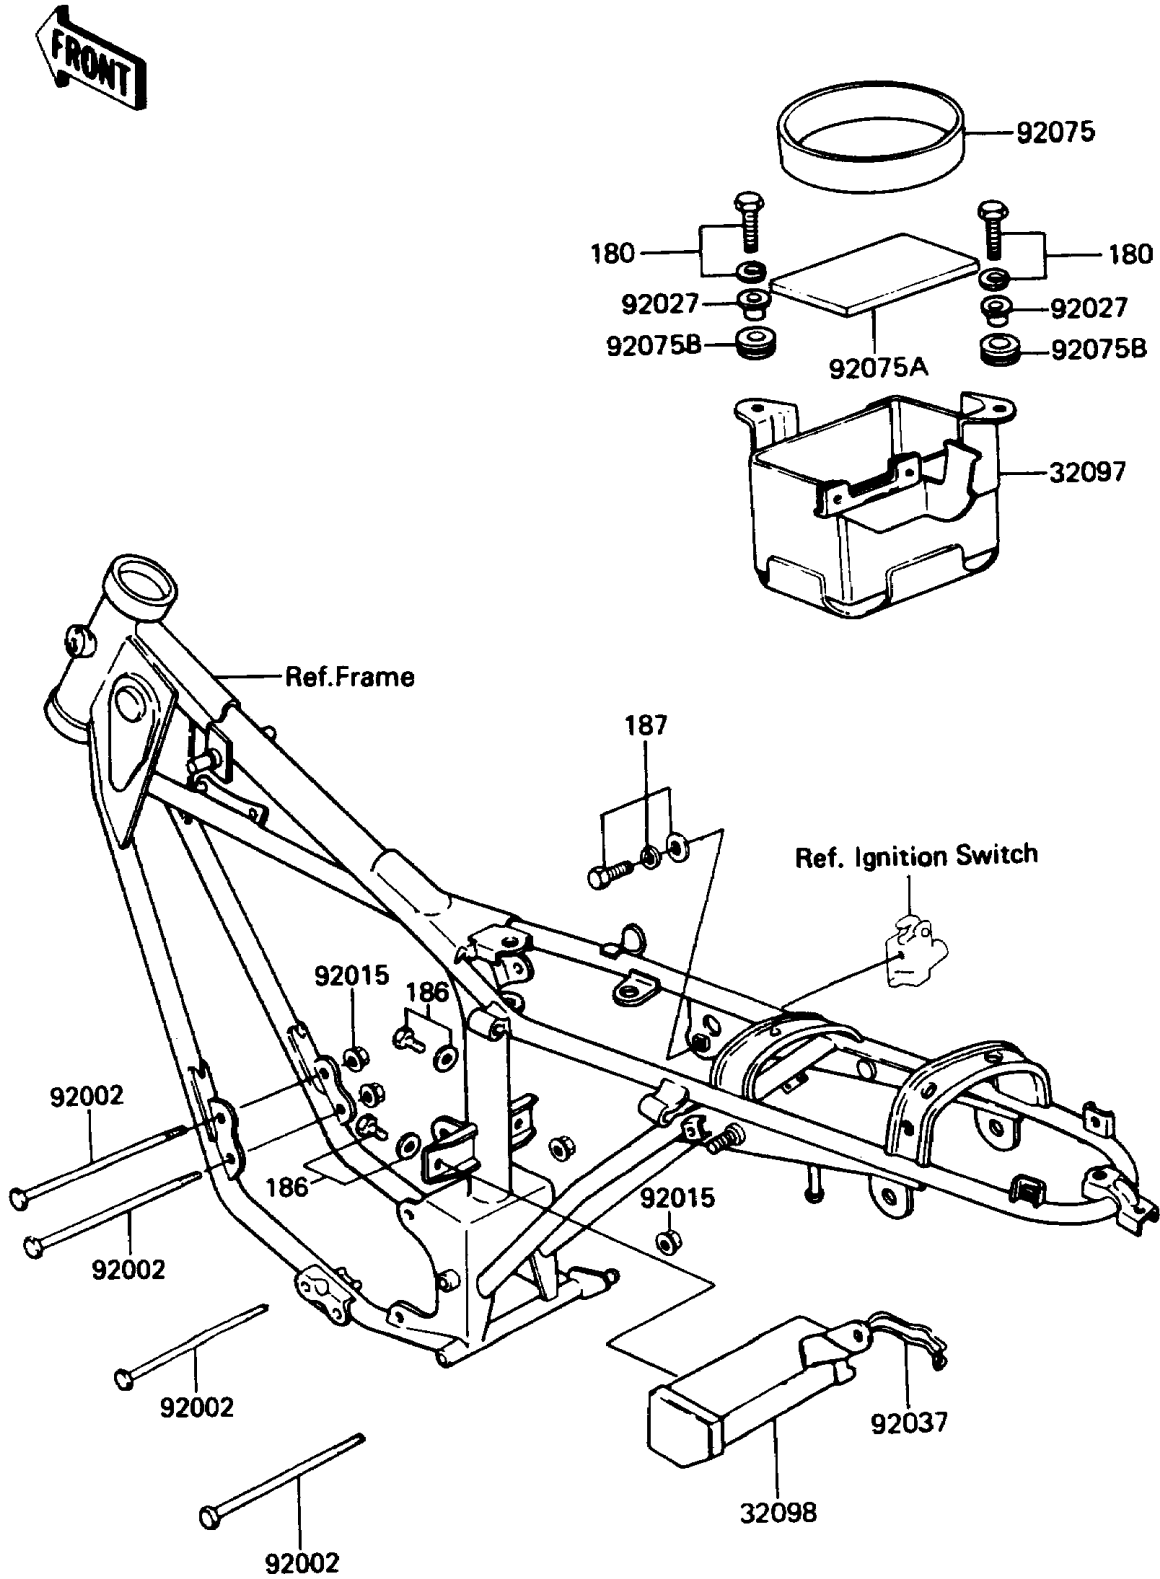

1989 KE100

PARTS DIAGRAM

Frame Fitting

F2131-0066

1989 KE100

PARTS LIST

Frame Fitting

Kawasaki

Let the Good Times Roll®

ITEM NAME

PART NUMBER

QUANTITY
