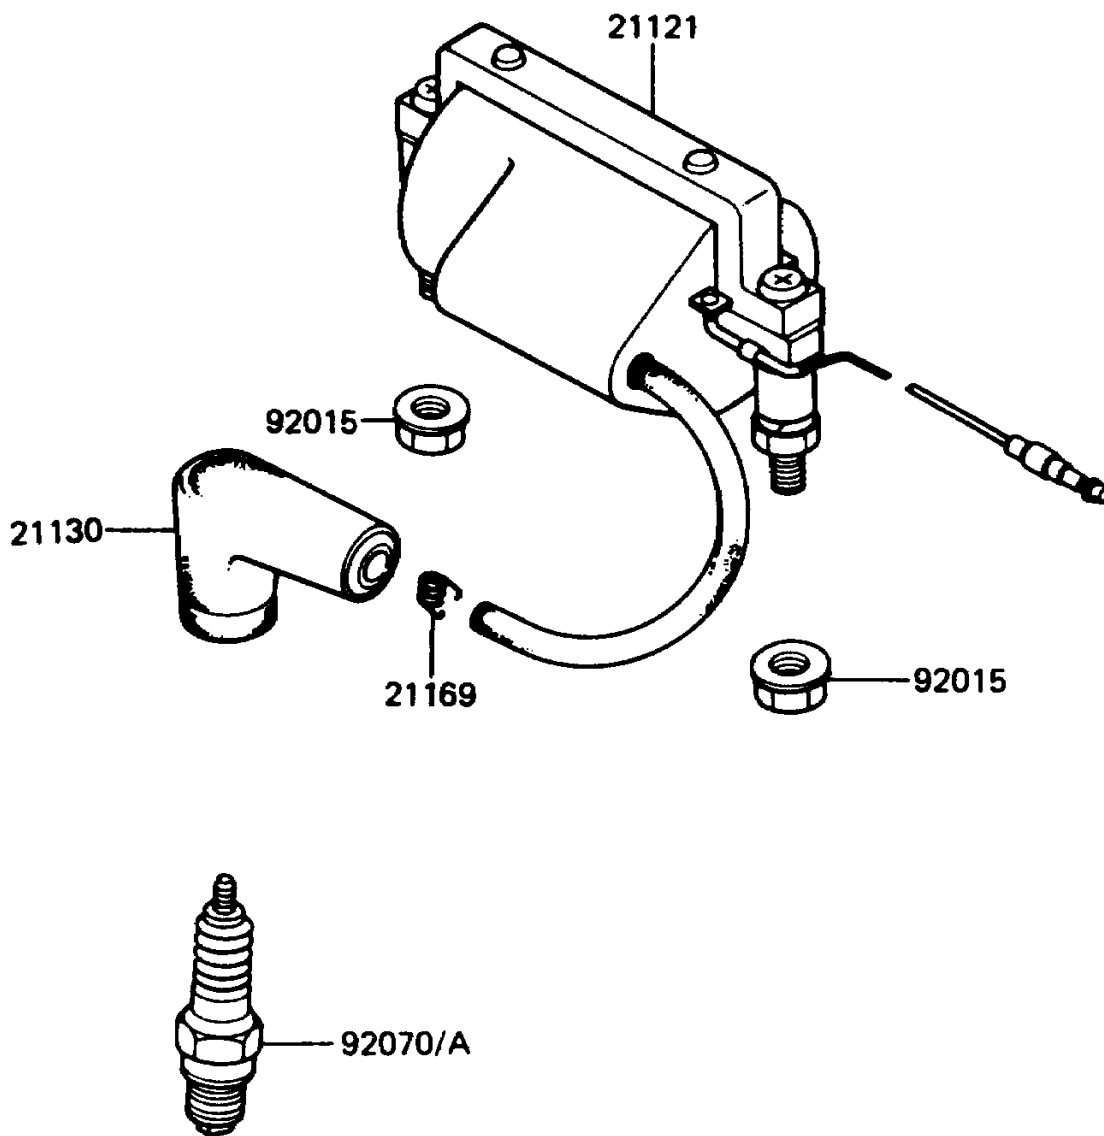

1989 KE100

PARTS DIAGRAM

Ignition Coil

Kawasaki

Let the Good Times Roll®

E1830-0064

1989 KE100

PARTS LIST

Ignition Coil

Kawasaki

Let the Good Times Roll®

ITEM NAME

PART NUMBER

QUANTITY
