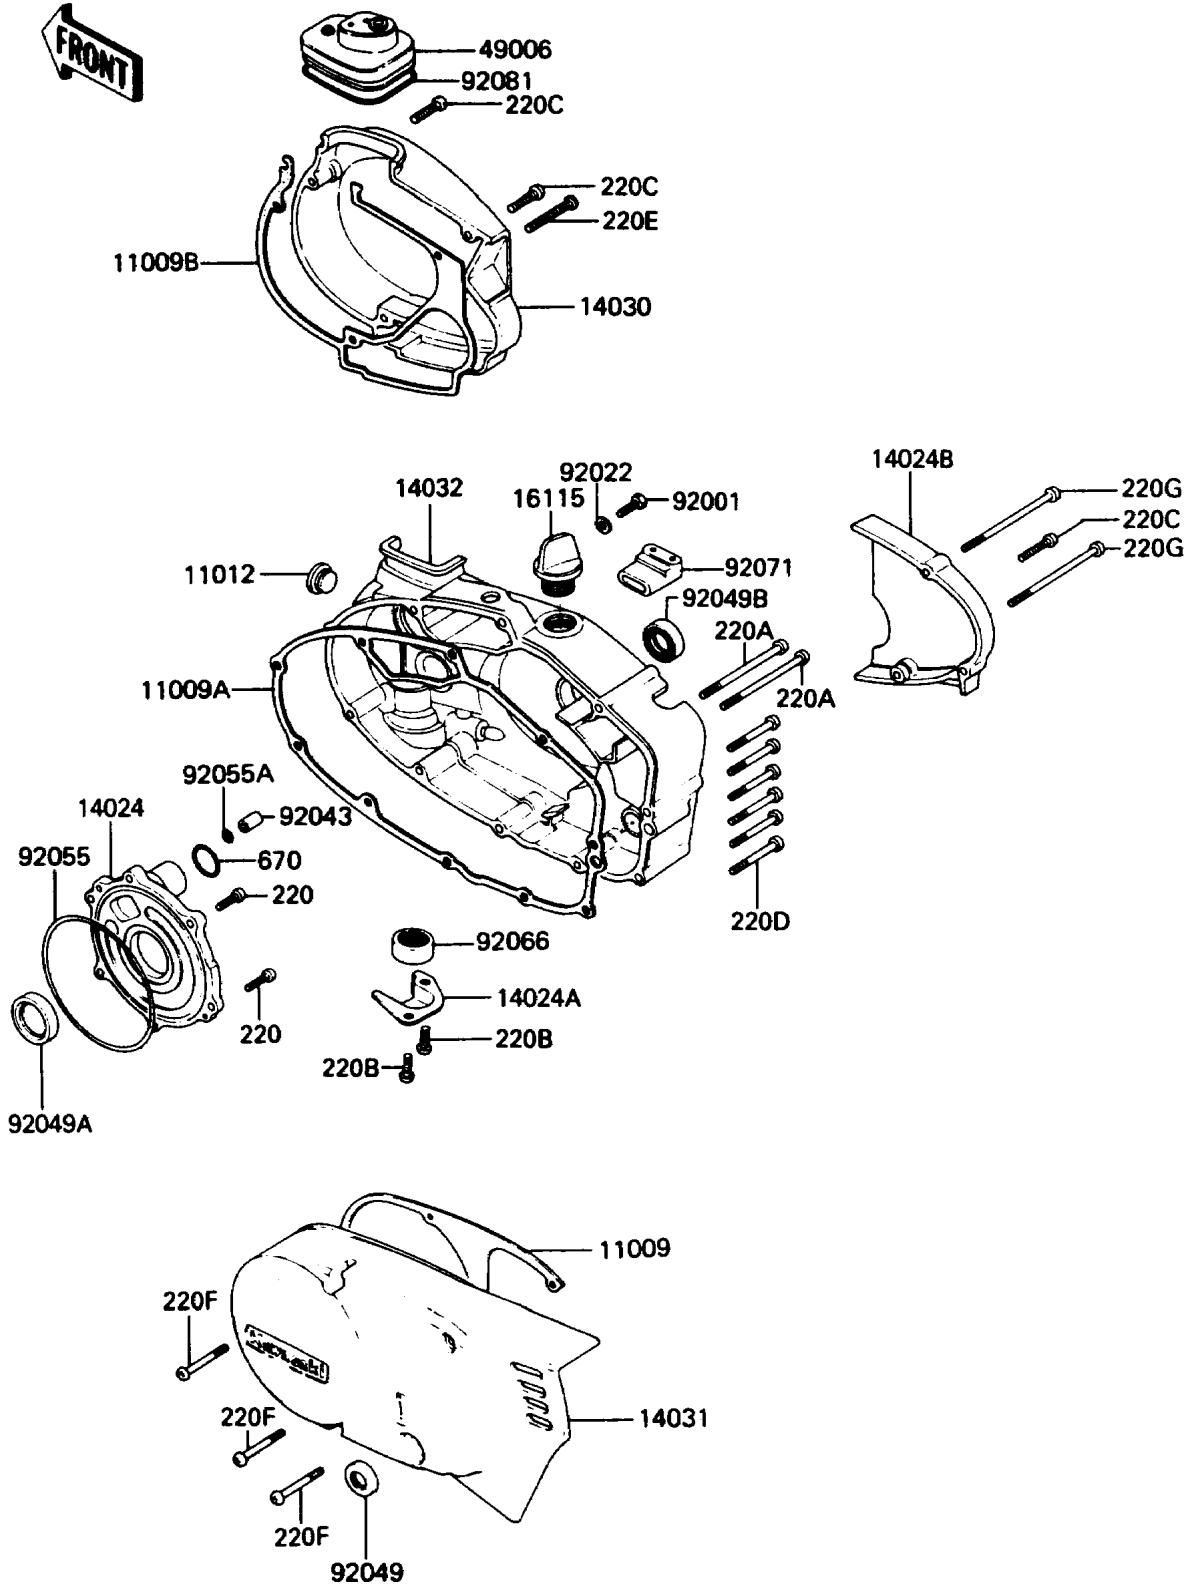

1989 KE100

PARTS DIAGRAM

Engine Cover

E1431-0024

1989 KE100

PARTS LIST

Engine Cover

Kawasaki

Let the Good Times Roll®

ITEM NAME

PART NUMBER

QUANTITY
