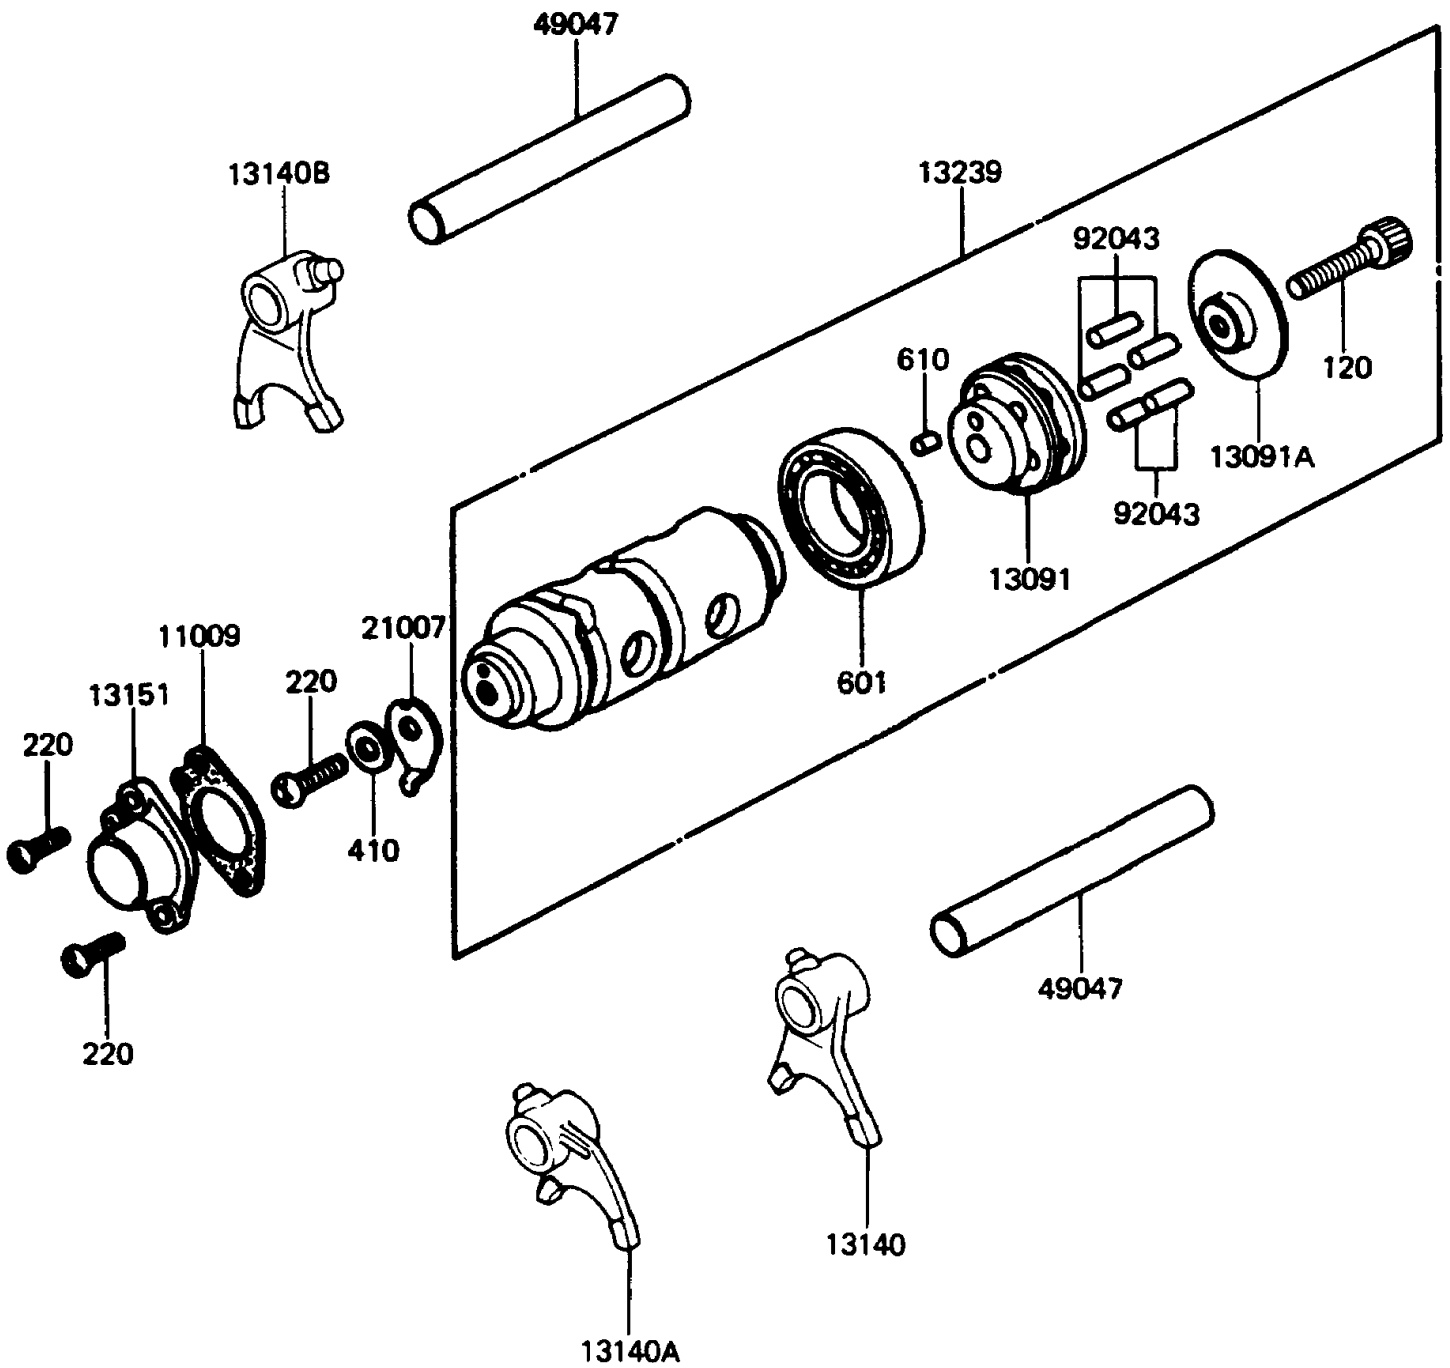

1989 KE100

PARTS DIAGRAM

Change Drum/Shift Fork

E1362-0008

1989 KE100

PARTS LIST

Change Drum/Shift Fork

ITEM NAME

PART NUMBER

QUANTITY
