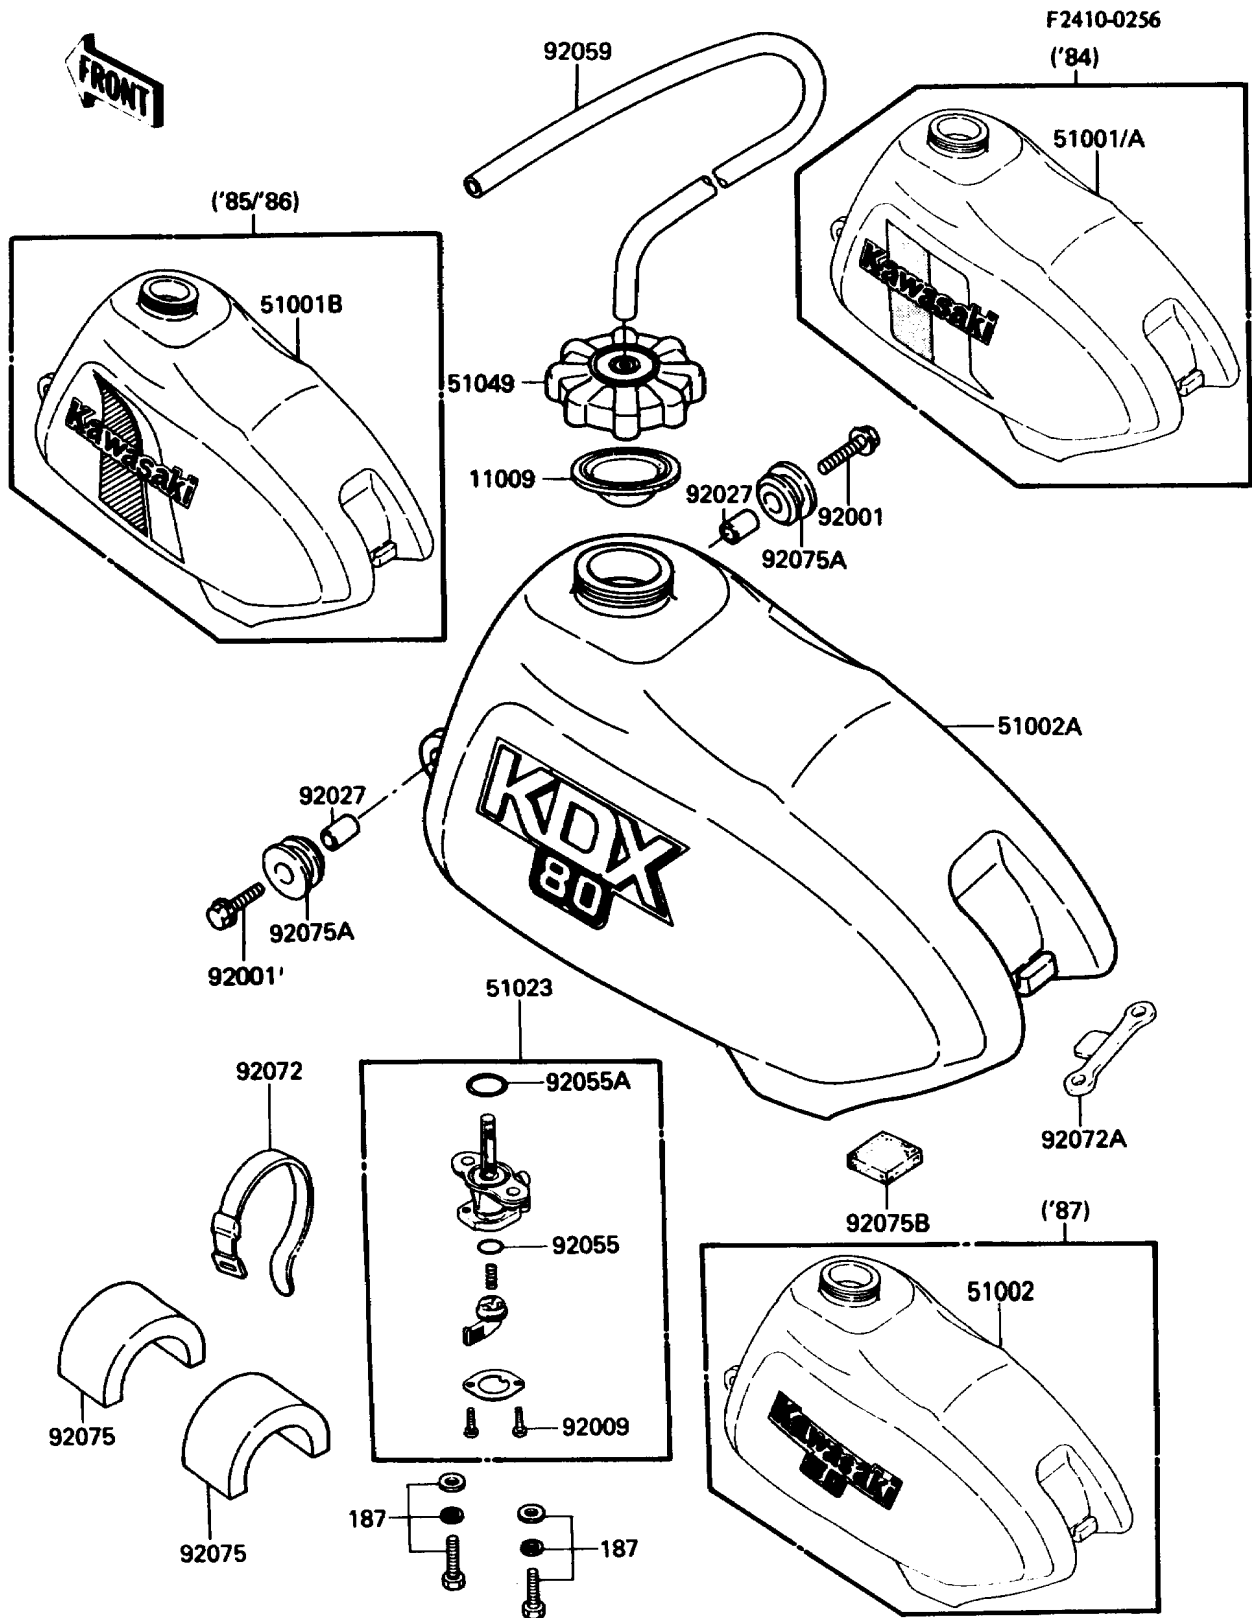

1987 KDX80

PARTS DIAGRAM

Fuel Tank

Kawasaki

Let the Good Times Roll®

1987 KDX80

PARTS LIST

Fuel Tank

ITEM NAME

PART NUMBER

QUANTITY
