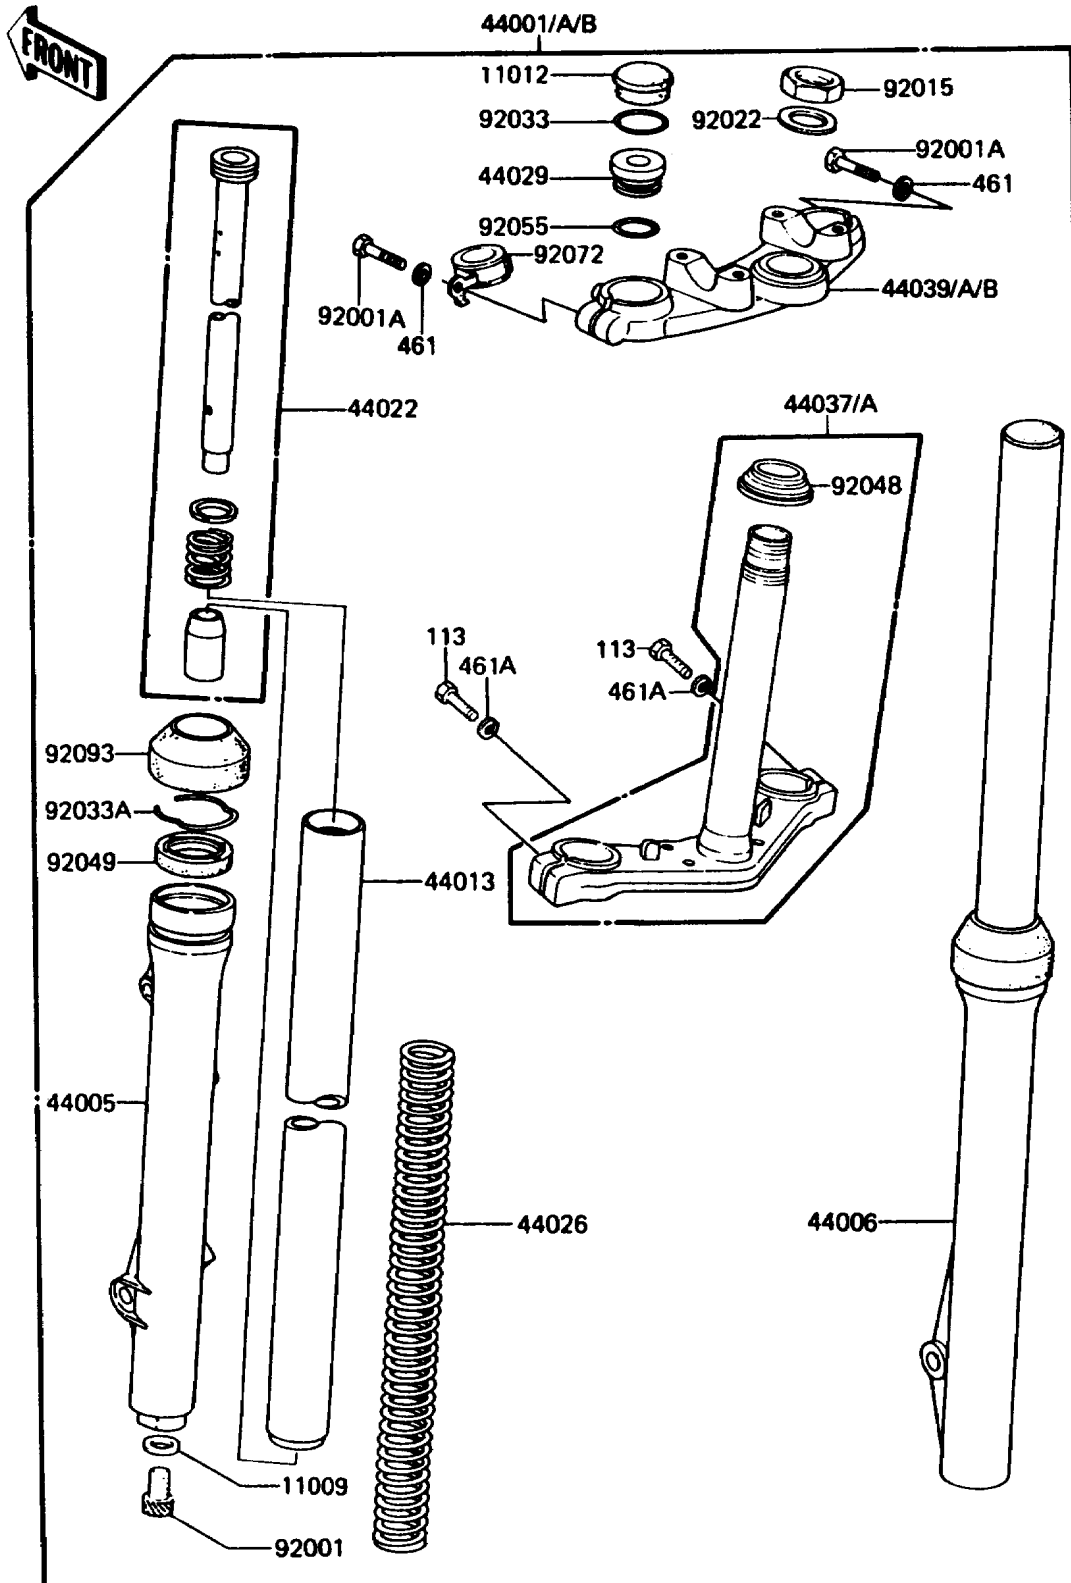

1986 KDX80

PARTS DIAGRAM

Front Fork

F2340-0212

1986 KDX80

PARTS LIST

Front Fork

ITEM NAME

PART NUMBER

QUANTITY
