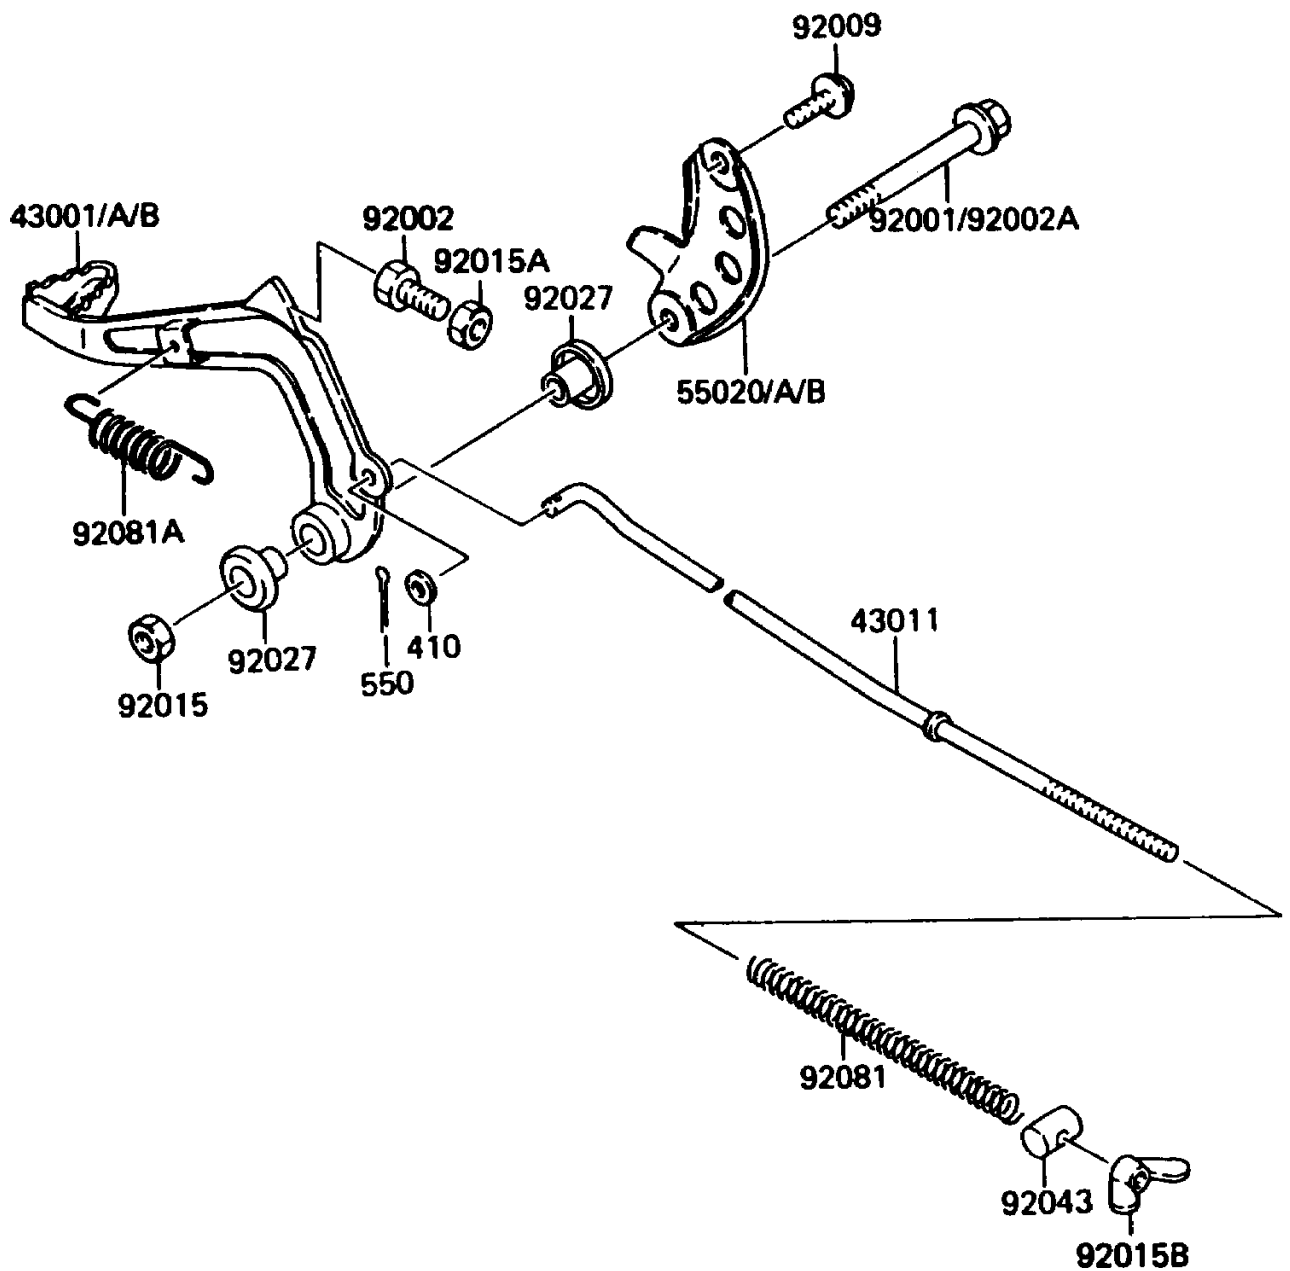

1988 KDX80

PARTS DIAGRAM

Brake Pedal

F2260-0126

1988 KDX80

PARTS LIST

Brake Pedal

Kawasaki

Let the Good Times Roll®

ITEM NAME

PART NUMBER

QUANTITY
