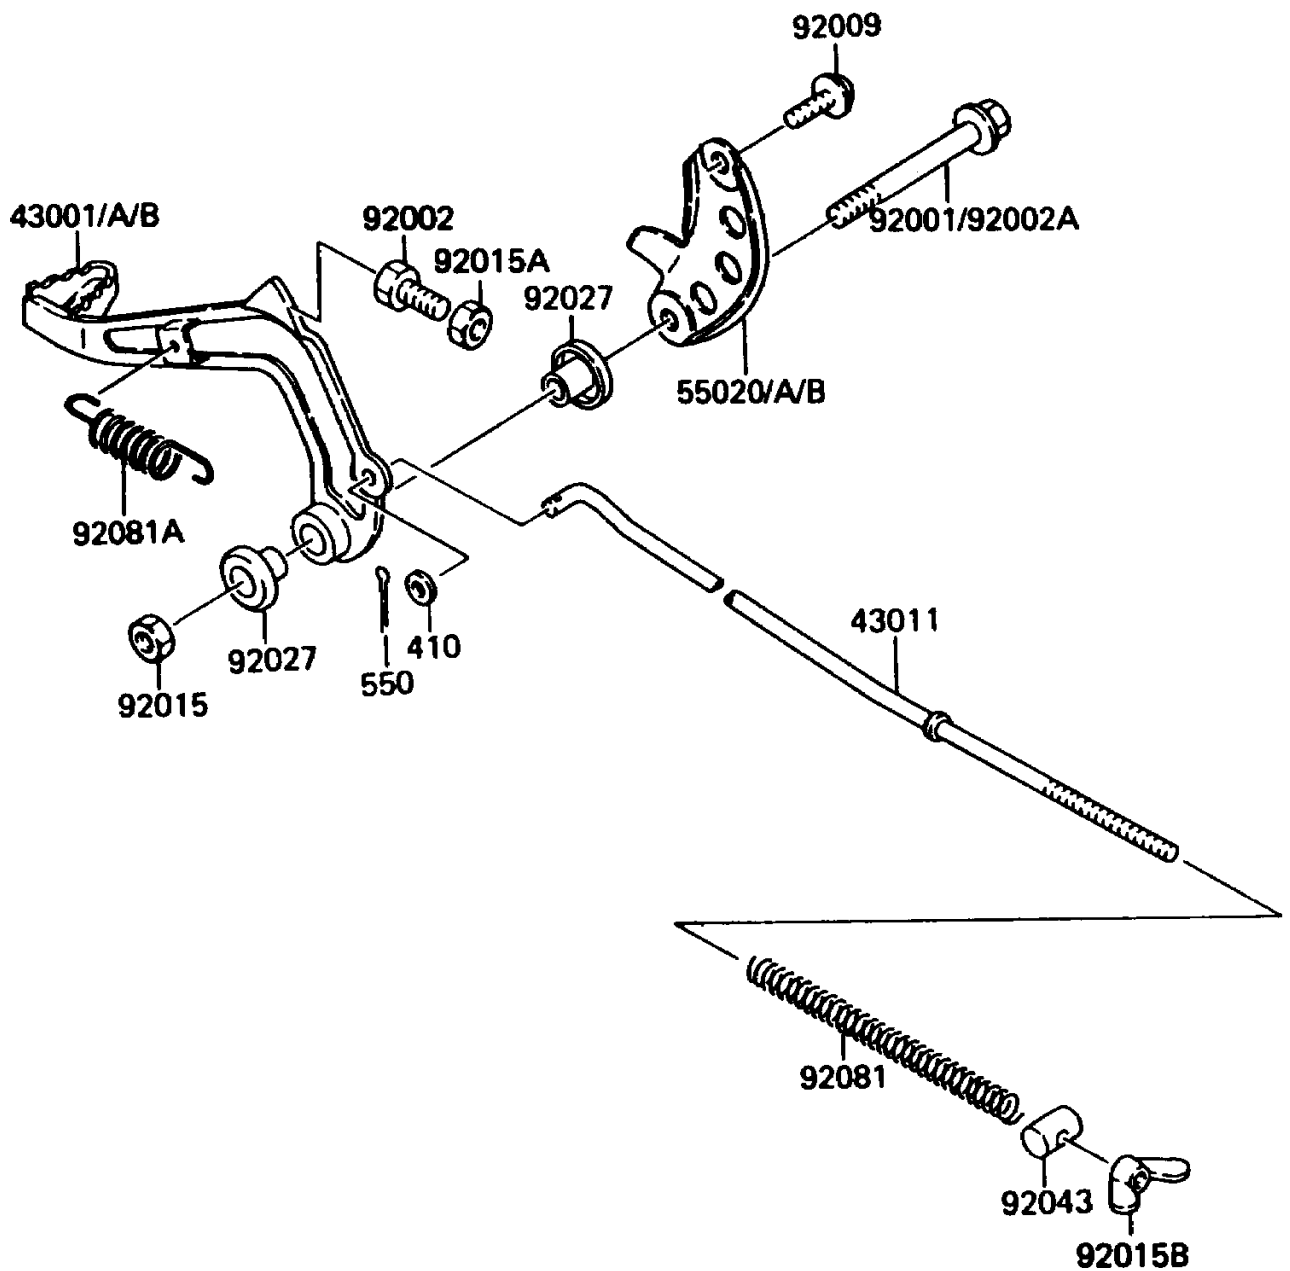

1986 KDX80

PARTS DIAGRAM

Brake Pedal

F2260-0126

1986 KDX80

PARTS LIST

Brake Pedal

Kawasaki

Let the Good Times Roll®

ITEM NAME

PART NUMBER

QUANTITY
